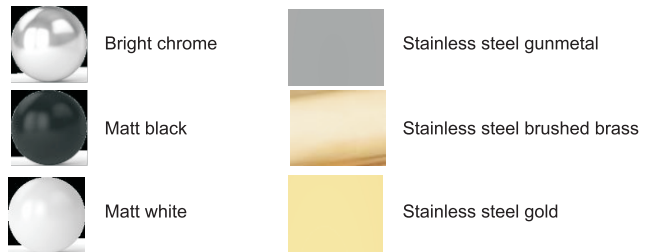

Profile Finish:

Similar product

600/700/800/900/1000/1100/1200/1400 mm

SIKOWI*+SIKOWIPROFIL*/ SATWIPANT*+ SIKOZAV*/SATWIDOPLTYC*/SATZAV1HC*/
SATWIDOPLPROFILC*+ SATWIDOPL* + SATZAV1*+ SATWIPROFIL*+ SATLZAV1L*+
SATLZAV1P*+ SIKOWIRO*+ SIKOWIROZPAN*

Detached pieces	Item Code							Picture
Transparent glass	SIKOWI70	SIKOWI80	SIKOWI90	SIKOWI100	SIKOWI110	SIKOWI120	SIKOWI140	
Dark glass	SIKOWI80KS	SIKOWI90KS	SIKOWI100KS	SIKOWI110KS	SIKOWI120KS	SIKOWI140KS	/	
Grids pattern	SIKOWI80MR	SIKOWI90MR	SIKOWI100MR	SIKOWI110MR	SIKOWI120MR	/	/	
Small moving door 350mm	SIKOWIROZ	SIKOWIROZKS	SIKOWIROZC	SIKOWIROZCKS	/	/	/	
	SIKOWIROZPANT	SIKOWIROZPANTKS	SIKOWIROZPANTC	SIKOWIROZPANTCKS	/	/	/	
Straight support bar L=1200mm	SIKOZAV1	SIKOZAV1C	SATZAV1B	/	/	/	/	
Straight support bar L=1200mm	SIKOZAV2	SIKOZAV2C	/	/	/	/	/	
Straight support bar L=1200mm	SIKOZAV3	SIKOZAV3C	/	/	/	/	/	
Straight support bar L=1200mm	SATZAV1HCR	SATZAV1HC	/	/	/	/	/	
Straight support bar L=1200mm	SATZAV1GM	SATZAV1MO	SATZAV1Z	/	/	/	/