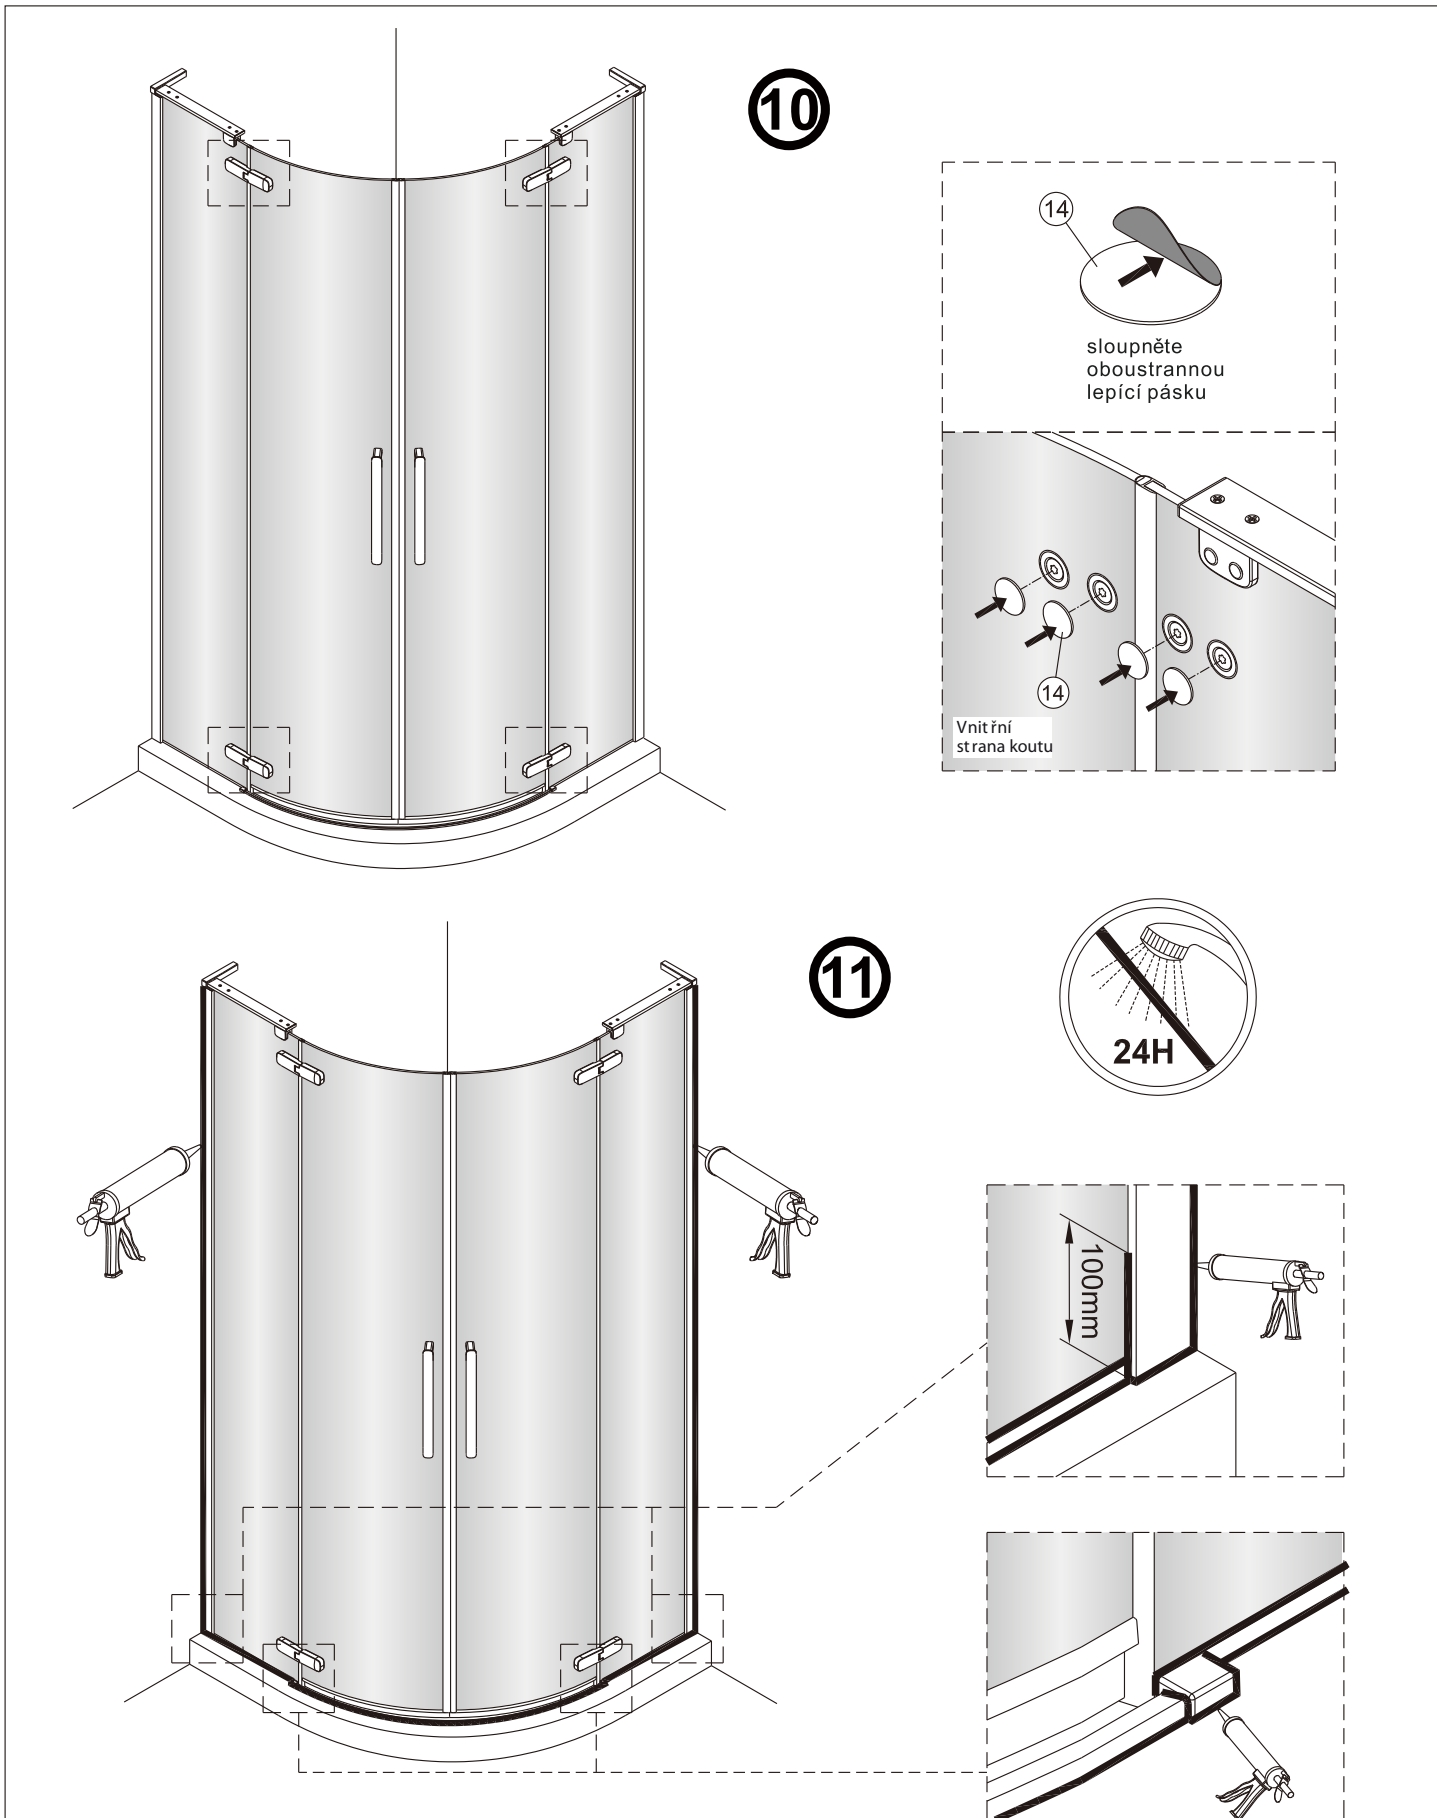

SAT® is registered trademark of

**Swiss
Aqua
Technologies**

Swiss Aqua Technologies AG
Gewerbstrasse 9, 6330 Cham, Switzerland
www.swatec.ch
Imported by SIKO KOUPELNY a.s.
Made in P.R.C.