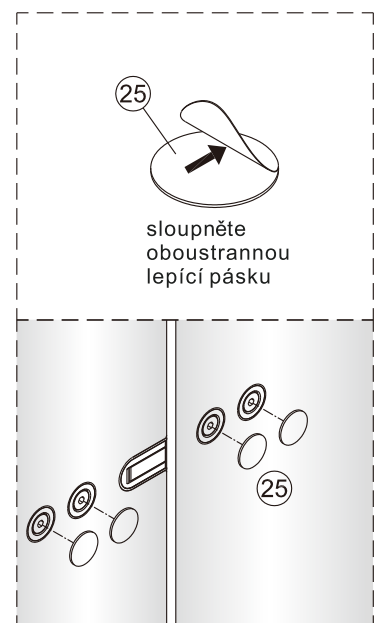

9

10

11

12

SET B

Size	A(mm)	Size	B(mm)
SATTGDN80CRT SATTGDN80CT SATTGDN80BT	762~777	SATTGDN80CRT SATTGDN80CT SATTGDN80BT	762~777
SATTGDN90CRT SATTGDN90CT SATTGDN90BT	862~877	SATTGDN90CRT SATTGDN90CT SATTGDN90BT	862~877
SATTGDN100CRT SATTGDN100CT SATTGDN100BT	962~977	SATTGDN100CRT SATTGDN100CT SATTGDN100BT	962~977
SATTGDN120CRT SATTGDN120CT SATTGDN120BT	1162~1177	SATTGDN120CRT SATTGDN120CT SATTGDN120BT	1162~1177

1

2

5

Poznámka: Vnitřní strana koutu
- Easy Clean

6

Poznámka: Vnitřní strana koutu
- Easy Clean

7

8

9

10

11

12

20

SAT® is registered trademark of

**Swiss
Aqua
Technologies**

Swiss Aqua Technologies AG
Gewerbstrasse 9, 6330 Cham, Switzerland
www.swatec.ch
Imported by SIKO KOUPELNY a.s.
Made in P.R.C.