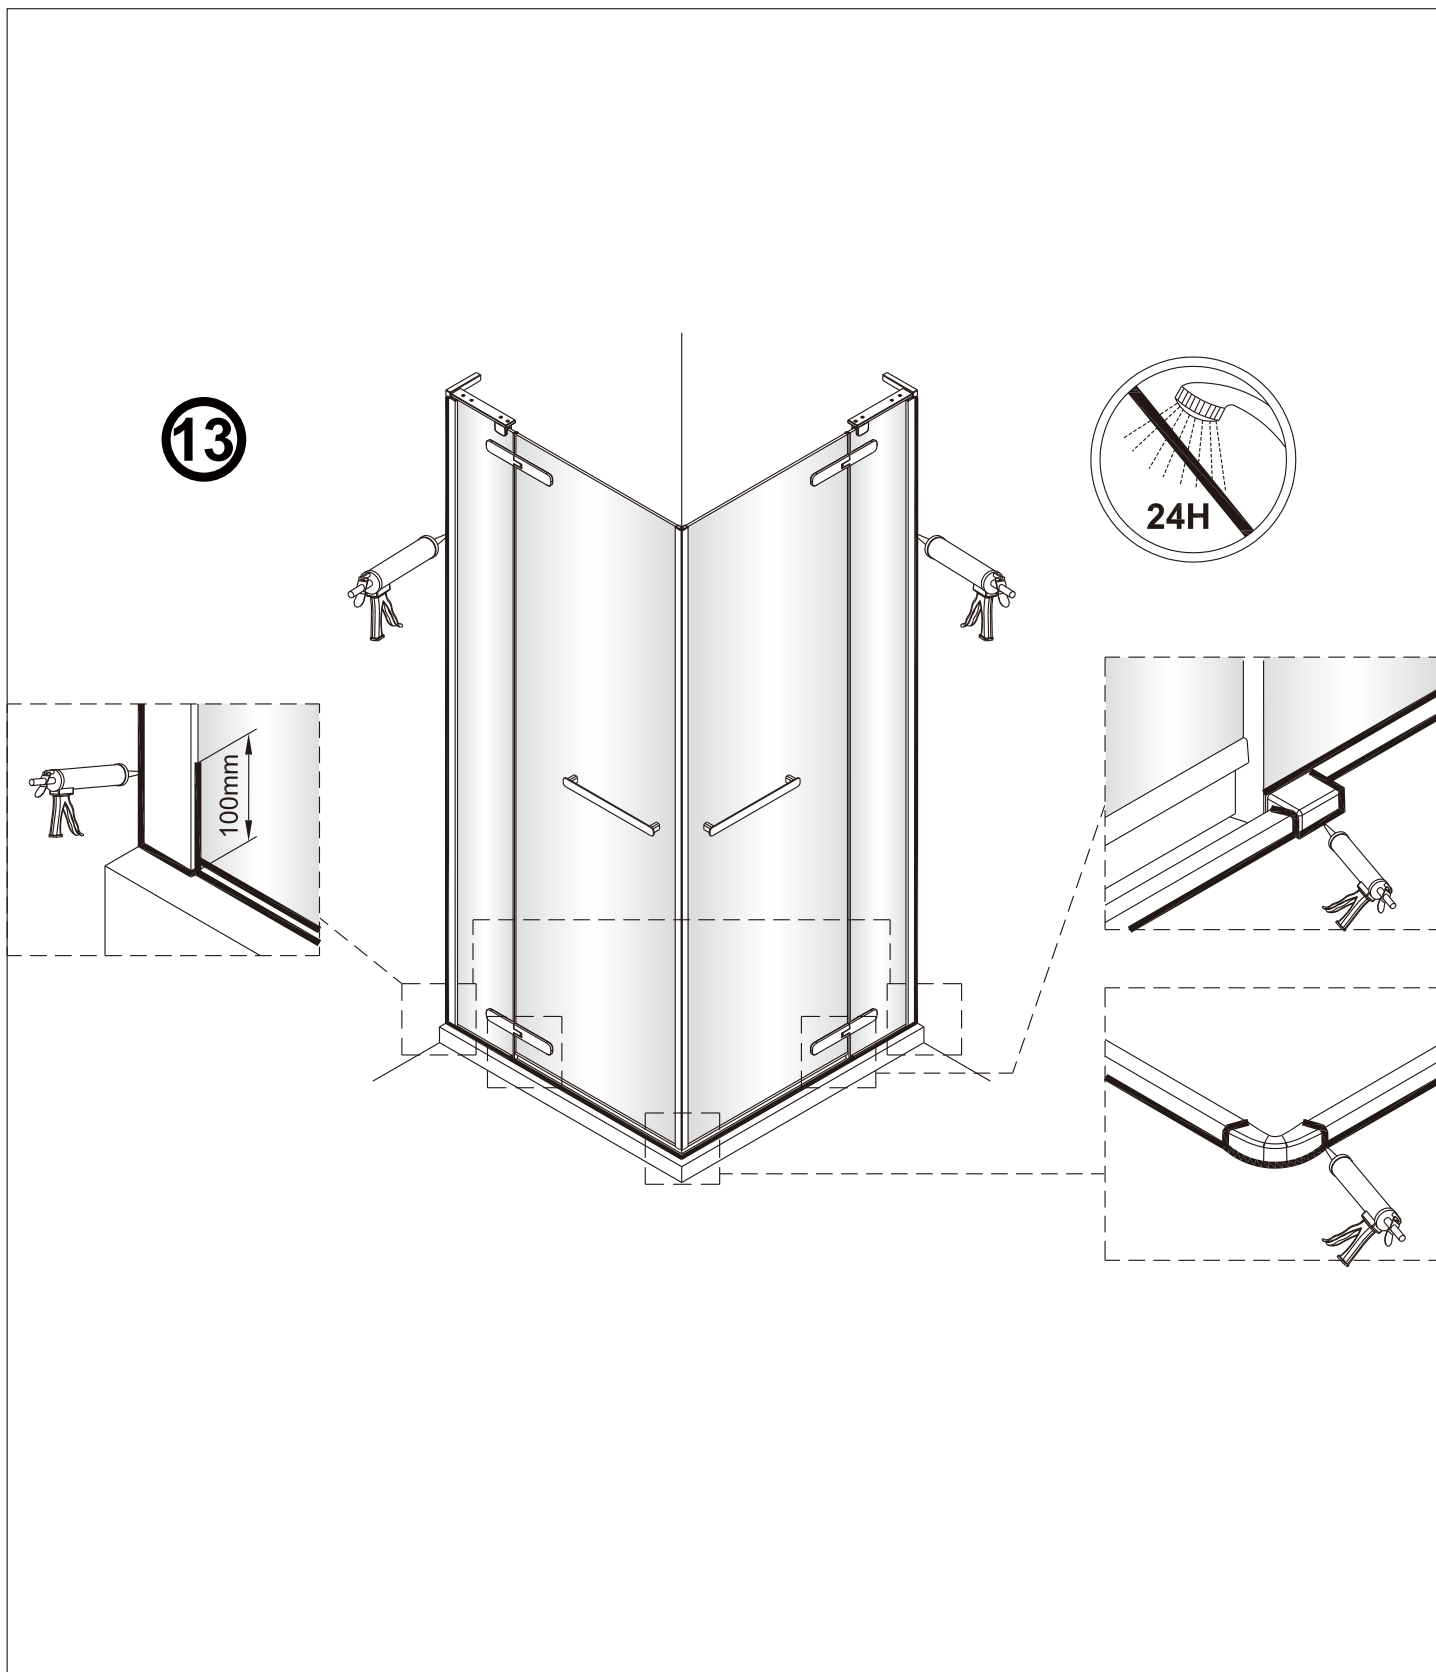

20

SAT® is registered trademark of

**Swiss
Aqua
Technologies**

Swiss Aqua Technologies AG
Gewerbstrasse 9, 6330 Cham, Switzerland
www.swatec.ch
Imported by SIKO KOUPELNY a.s.
Made in P.R.C.