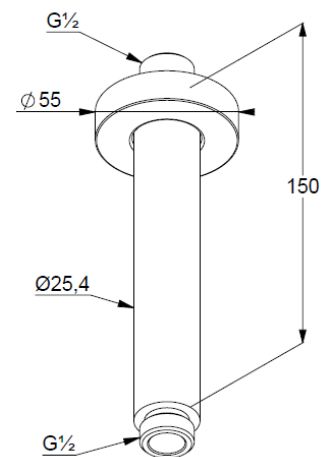

## Technische Daten/ Technical Data

KLUDI A-QA  
ceiling outlet  
150mm  
DN 15

Ref.: 66515N0-00

Finishes:  
NO Brushed Gold

Product description  
Manufacturer KLUDI GmbH & Co. KG  
Typ: KLUDI A-QA  
ceiling outlet  
150mm  
Ref.: 66515N0-00

ceiling outlet  
connection G $\frac{1}{2}$   
for head showers  
with push-on rosette  $\varnothing$  55mm

### Produktabbildung/ Product picture

### Maßzeichnung/ Dimensional drawing