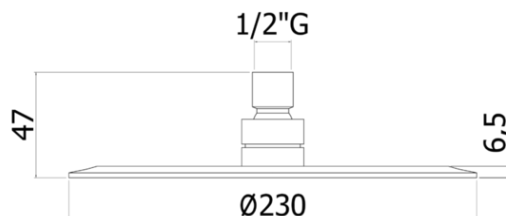

soffioni doccia - shower heads

- BAHAMAS "Round" metal shower head:
- antiscala system
- ultra-thin
- 1/2"G swivel joint

ZSOF 093
CR - Chrome | Chrome

- BAHAMAS "Round" metal shower head:
- antiscala system
- ultra-thin
- 1/2"G swivel joint

ARTICOLO ARTICLE

ZSOF 093

- not inspectable - Ø230mm
- not inspectable - Ø230mm

RAPPORTO PROVA PORTATA FLOW RATE REPORT

	Uscita outlet	Pressione / Pressure (bar)									
		0,5	1	1.5	2	2.5	3	3.5	4	4.5	5
Portata / Flow rate (l / min)		5.77	7.59	8.65	9.26	9.56	9.67	9.66	9.55	9.36	9.08