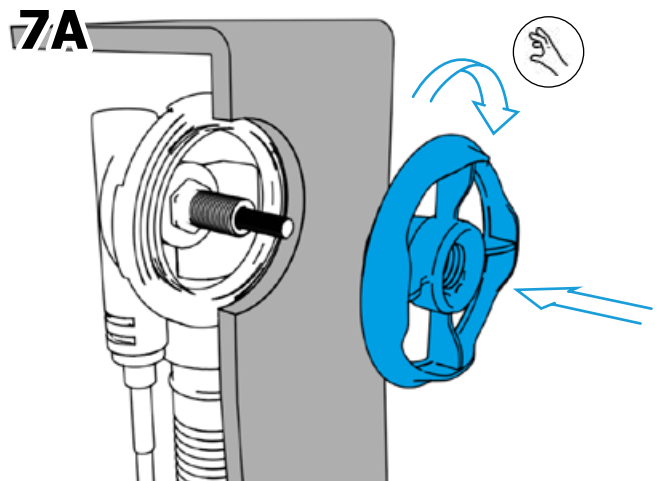

Installation instructions

Bath set for marble bathtub

polysan 

ADJUSTABLE AERATOR

**BATH SET WITH
OVERFLOW FILLING**

11052
11052.10
11052.21

**BATH SET WITHOUT
OVERFLOW FILLING**

11042
11042.10
11042.21

**BATH SET WITHOUT
OVERFLOW FILLING**

11042
11042.10
11042.21

**BATH SET WITH
OVERFLOW FILLING**

11052
11052.10
11052.21