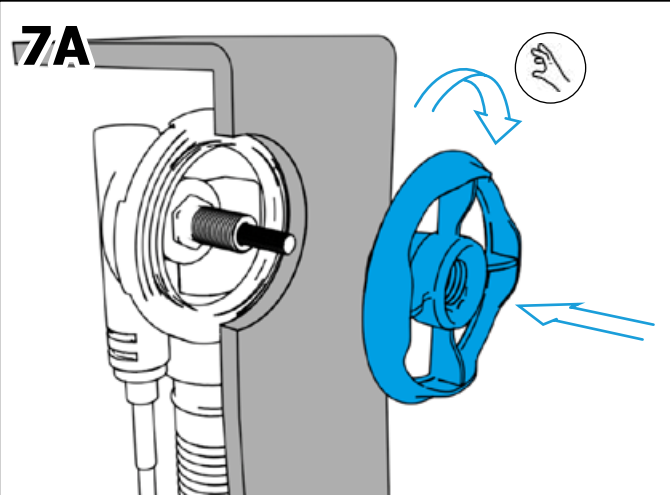

**BATH SET WITHOUT
OVERFLOW FILLING**

71850.XX
71852.XX
71854.XX
71856.XX