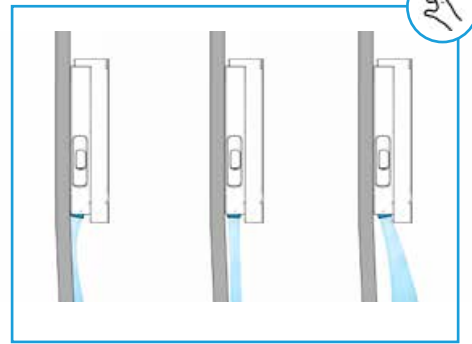

Installation instructions

Bath set for standard bathtub

polysan 

ADJUSTABLE AERATOR

**BATH SET WITH
OVERFLOW FILLING**

- 71851.XX
- 71853.XX
- 71855.XX
- 71857.XX

**BATH SET WITHOUT
OVERFLOW FILLING**

- 71850.XX
- 71852.XX
- 71854.XX
- 71856.XX