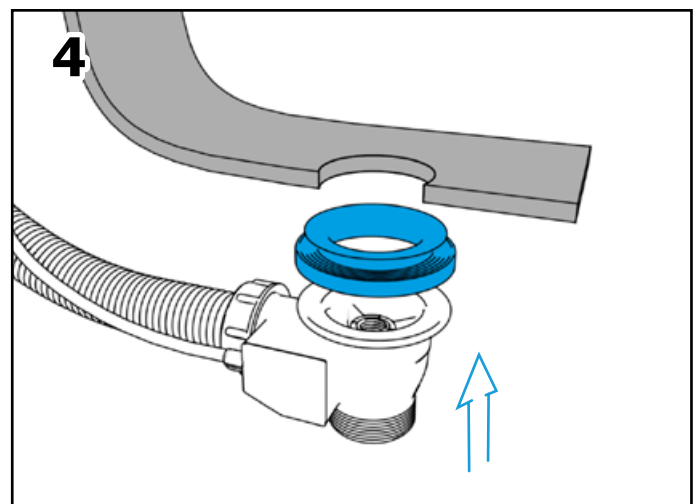

Installation instructions

Bath set for standard bathtub

polysan 

ADJUSTABLE AERATOR

**BATH SET WITH
OVERFLOW FILLING**

- 71851.XX
- 71853.XX
- 71855.XX
- 71857.XX

**BATH SET WITHOUT
OVERFLOW FILLING**

- 71850.XX
- 71852.XX
- 71854.XX
- 71856.XX

**BATH SET WITHOUT
OVERFLOW FILLING**

71850.XX
71852.XX
71854.XX
71856.XX

**BATH SET WITH
OVERFLOW FILLING**

71851.XX
71853.XX
71855.XX
71857.XX