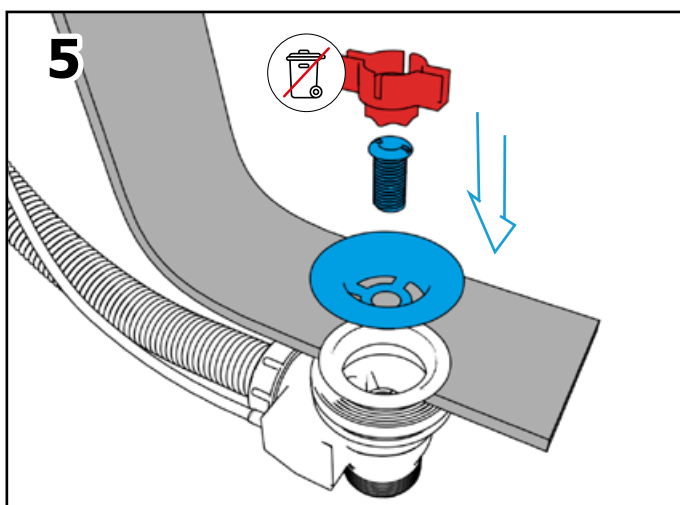

Installation instructions

Bath set for standard bathtub

polysan 

ADJUSTABLE AERATOR

**BATH SET WITH
OVERFLOW FILLING**

- 71851.XX
- 71853.XX
- 71855.XX
- 71857.XX

**BATH SET WITHOUT
OVERFLOW FILLING**

- 71850.XX
- 71852.XX
- 71854.XX
- 71856.XX

**BATH SET WITHOUT
OVERFLOW FILLING**

71850.XX
71852.XX
71854.XX
71856.XX

**BATH SET WITH
OVERFLOW FILLING**

71851.XX
71853.XX
71855.XX
71857.XX