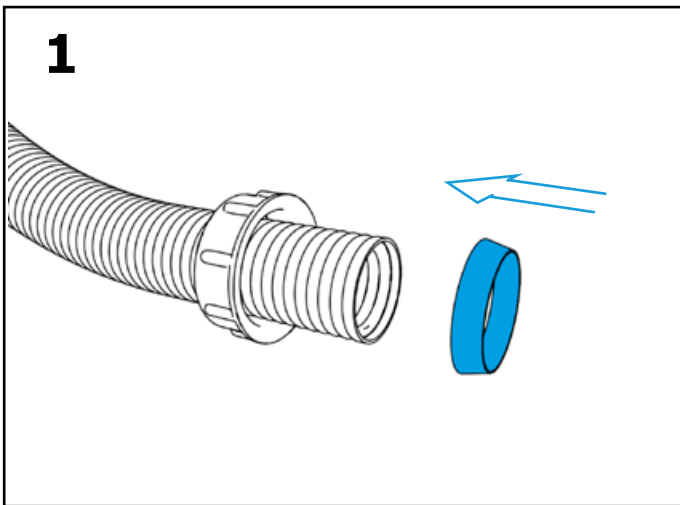

Installation instructions

Bath set for standard bathtub

polysan 

ADJUSTABLE AERATOR

**BATH SET WITH
OVERFLOW FILLING**

- 71851.XX
- 71853.XX
- 71855.XX
- 71857.XX

**BATH SET WITHOUT
OVERFLOW FILLING**

- 71850.XX
- 71852.XX
- 71854.XX
- 71856.XX

**BATH SET WITHOUT
OVERFLOW FILLING**

71850.XX
71852.XX
71854.XX
71856.XX

**BATH SET WITH
OVERFLOW FILLING**

71851.XX
71853.XX
71855.XX
71857.XX