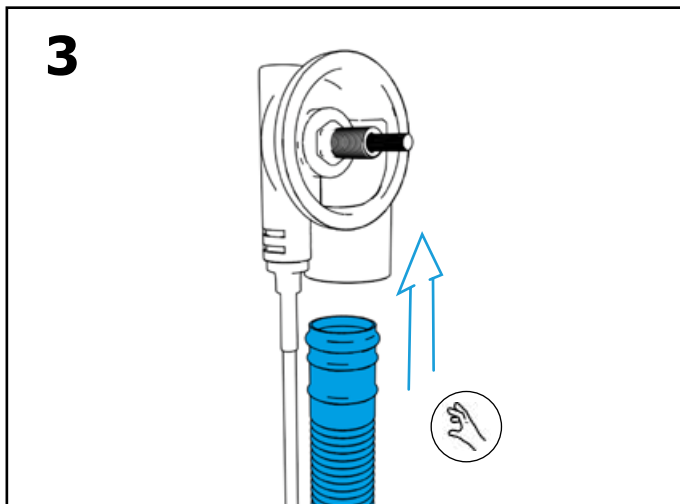

Installation instructions

Bath set for standard bathtub

polysan 

ADJUSTABLE AERATOR

**BATH SET WITH
OVERFLOW FILLING**

- 71851.XX
- 71853.XX
- 71855.XX
- 71857.XX

**BATH SET WITHOUT
OVERFLOW FILLING**

- 71850.XX
- 71852.XX
- 71854.XX
- 71856.XX

**BATH SET WITHOUT
OVERFLOW FILLING**

71850.XX
71852.XX
71854.XX
71856.XX

**BATH SET WITH
OVERFLOW FILLING**

71851.XX
71853.XX
71855.XX
71857.XX