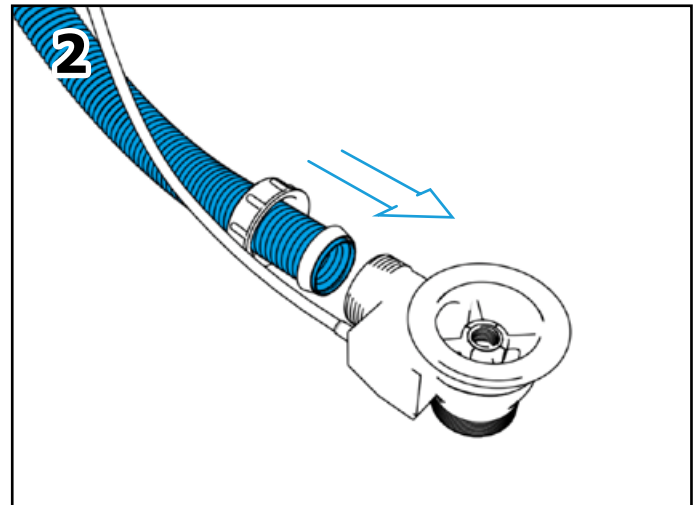

Installation instructions

Bath set for standard bathtub

polysan 

ADJUSTABLE AERATOR

**BATH SET WITH
OVERFLOW FILLING**

- 71851.XX
- 71853.XX
- 71855.XX
- 71857.XX

**BATH SET WITHOUT
OVERFLOW FILLING**

- 71850.XX
- 71852.XX
- 71854.XX
- 71856.XX

**BATH SET WITHOUT
OVERFLOW FILLING**

71850.XX
71852.XX
71854.XX
71856.XX

**BATH SET WITH
OVERFLOW FILLING**

71851.XX
71853.XX
71855.XX
71857.XX