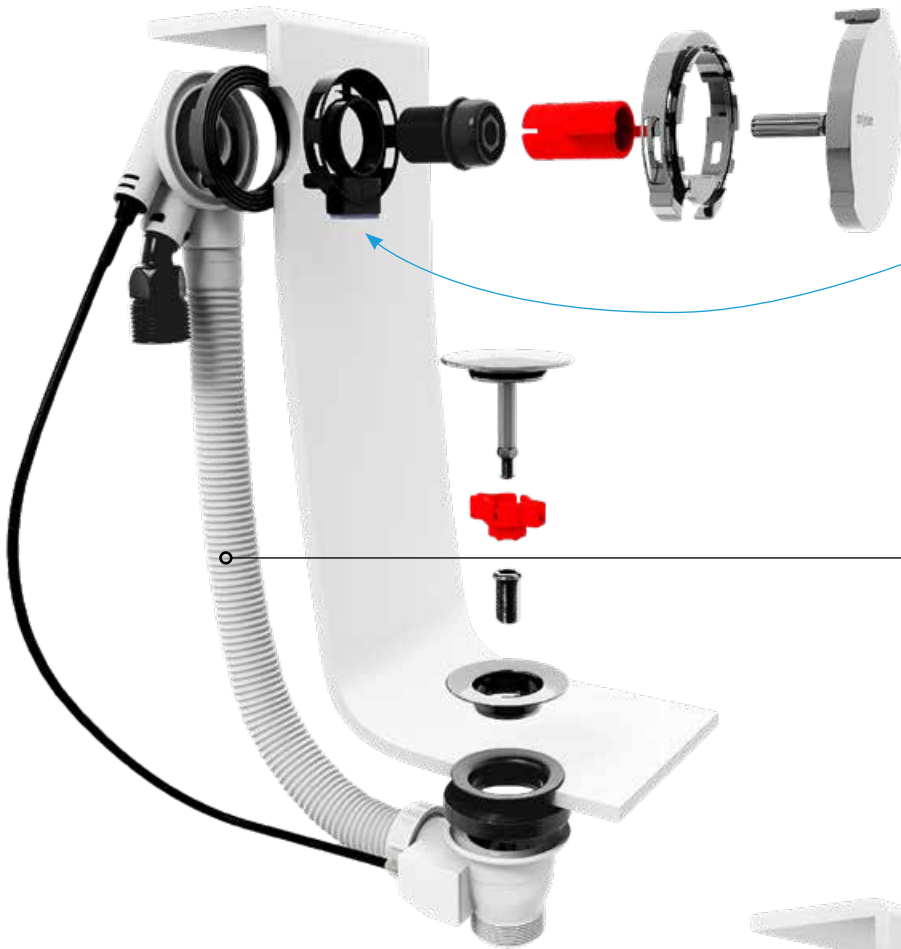

Installation instructions

Bath set for standard bathtub

polysan 

ADJUSTABLE AERATOR

**BATH SET WITH
OVERFLOW FILLING**

- 71851.XX
- 71853.XX
- 71855.XX
- 71857.XX

**BATH SET WITHOUT
OVERFLOW FILLING**

- 71850.XX
- 71852.XX
- 71854.XX
- 71856.XX

**BATH SET WITHOUT
OVERFLOW FILLING**

71850.XX
71852.XX
71854.XX
71856.XX

**BATH SET WITH
OVERFLOW FILLING**

71851.XX
71853.XX
71855.XX
71857.XX