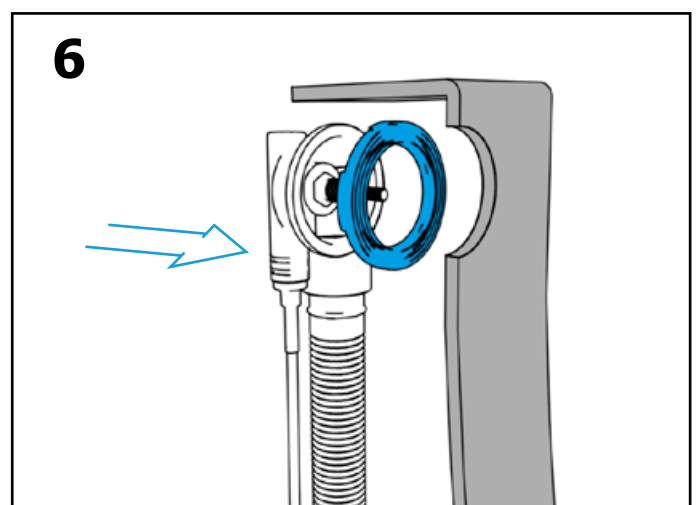

Installation instructions

Bath set for standard bathtub

polysan 

ADJUSTABLE AERATOR

**BATH SET WITH
OVERFLOW FILLING**

- 71851.XX
- 71853.XX
- 71855.XX
- 71857.XX

**BATH SET WITHOUT
OVERFLOW FILLING**

- 71850.XX
- 71852.XX
- 71854.XX
- 71856.XX

**BATH SET WITHOUT
OVERFLOW FILLING**

71850.XX
71852.XX
71854.XX
71856.XX

**BATH SET WITH
OVERFLOW FILLING**

71851.XX
71853.XX
71855.XX
71857.XX