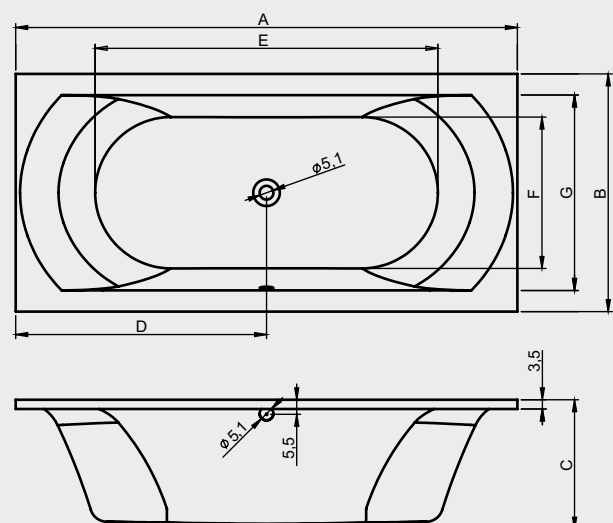

B049 | B050 | B051 | B052

B053 | B054

Data is subject to changes and/or errors