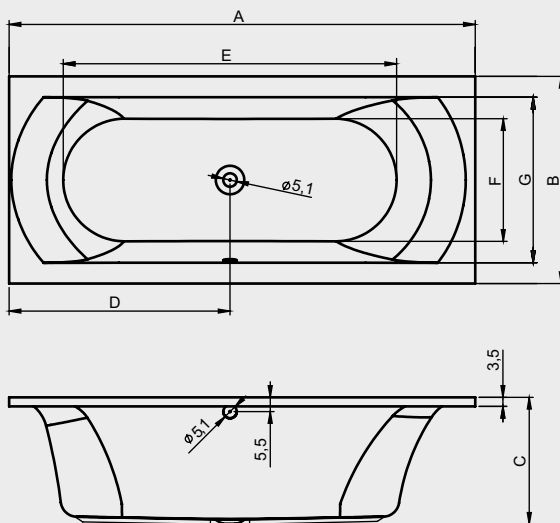

B049 | B050 | B051 | B052

B053 | B054

Data is subject to changes and/or errors