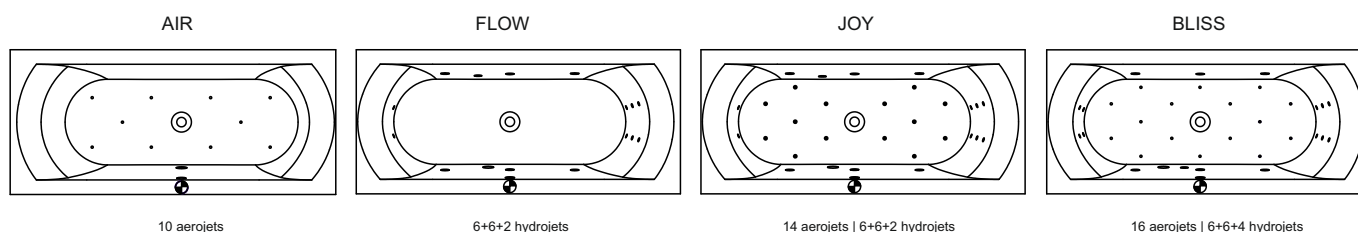

LIMA

This high-gloss white acrylic bath has a back that is round shaped in two-ways, creating a comfortable lying shape. It is bath is symmetrical in the larger sizes. The smaller sizes only have a right-hand version. The bath is also in at the foot end rounded in two directions. The bath drain is located in the middle of the bottom. You will find the drain knob on the long side of the bath.

Article nr.	L x W x H (cm)	Volume* (ltr)	Weight (kg)	Water height (cm)	Option Rihopool**
B049001005	150 x 70 x 45	80	19	37	Air / Flow / Joy / Bliss
B050001005	160 x 70 x 45	95	21	37	Air / Flow / Joy / Bliss
B051001005	170 x 75 x 45	130	23	37	Air / Flow / Joy / Bliss
B052001005	180 x 80 x 49	195	27	41	Air / Flow / Joy / Bliss
B053001005	190 x 90 x 49	240	30	41	Air / Flow / Joy / Bliss
B054001005	200 x 90 x 49,5	270	30	41	Air / Flow / Joy / Bliss

* The contents of the baths are measured including the (average) volume of one person.

** Rihopool whirlpool systems already include a legset.

Additional to purchase

*Bij whirlpools is de
poetset inbegrepen!*