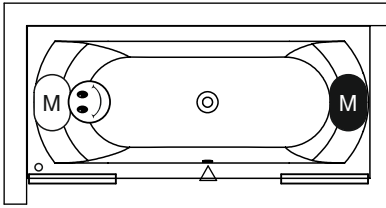

LIMA

This high-gloss white acrylic bath has a back that is round shaped in two-ways, creating a comfortable lying shape. It is bath is symmetrical in the larger sizes. The smaller sizes only have a right-hand version. The bath is also in at the foot end rounded in two directions. The bath drain is located in the middle of the bottom. You will find the drain knob on the long side of the bath.

Article nr.	L x W x H (cm)	Volume* (ltr)	Weight (kg)	Water height (cm)	Option Rihopool**
B049001005	150 x 70 x 45	80	19	37	Air / Flow / Joy / Bliss
B050001005	160 x 70 x 45	95	21	37	Air / Flow / Joy / Bliss
B051001005	170 x 75 x 45	130	23	37	Air / Flow / Joy / Bliss
B052001005	180 x 80 x 49	195	27	41	Air / Flow / Joy / Bliss
B053001005	190 x 90 x 49	240	30	41	Air / Flow / Joy / Bliss
B054001005	200 x 90 x 49,5	270	30	41	Air / Flow / Joy / Bliss

Right type

Left type

- Motor in Air or Flow (Hydro or Aero)
- Hydro motor in Joy and Bliss (Hydro + Aero)
- Aero Motor in Joy and Bliss (Hydro + Aero)
- Control panel
- Cleanpool inlet
- Service hatch

BATH SCREEN