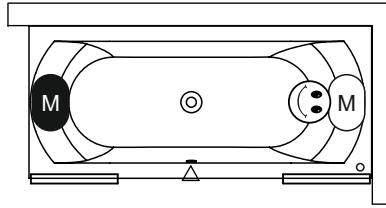

LIMA

This high-gloss white acrylic bath has a back that is round shaped in two-ways, creating a comfortable lying shape. It is bath is symmetrical in the larger sizes. The smaller sizes only have a right-hand version. The bath is also in at the foot end rounded in two directions. The bath drain is located in the middle of the bottom. You will find the drain knob on the long side of the bath.

Article nr.	L x W x H (cm)	Volume* (ltr)	Weight (kg)	Water height (cm)	Option Rihopool**
B049001005	150 x 70 x 45	80	19	37	Air / Flow / Joy / Bliss
B050001005	160 x 70 x 45	95	21	37	Air / Flow / Joy / Bliss
B051001005	170 x 75 x 45	130	23	37	Air / Flow / Joy / Bliss
B052001005	180 x 80 x 49	195	27	41	Air / Flow / Joy / Bliss
B053001005	190 x 90 x 49	240	30	41	Air / Flow / Joy / Bliss
B054001005	200 x 90 x 49,5	270	30	41	Air / Flow / Joy / Bliss

Right type

Left type

- Motor in Air or Flow (Hydro or Aero)
- Hydro motor in Joy and Bliss (Hydro + Aero)
- Aero Motor in Joy and Bliss (Hydro + Aero)
- Control panel
- Cleanpool inlet
- Service hatch

BATH SCREEN