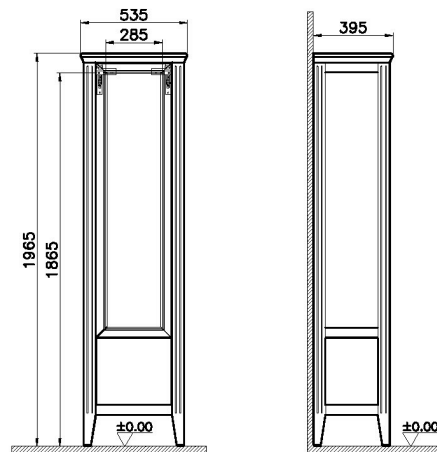

Name	Valarte Tall Unit
Collection	Valarte
Color	Matte White
Designer	VitrA Design Team
Assembly	Wall-Hung
Door Hinge Position	Left
Grip	Chrome
Guarantee	2 Years
Lighting	No
Finish-Body	Thermoform
Finish-Front	Thermoform
Technical measure	54x40x199
Mounting	Fully Assembled
Width	55 cm
Depth	40 cm

Product Code: 62240

Description

55 cm, Matte White, left

VitrA reserves the right to make changes in products and technical details without prior notice.

All drawings contain the necessary measurements which are subject to standard tolerances. For exact measurements, in particular for customized installation scenarios, it can only be taken from the finished ceramic product.