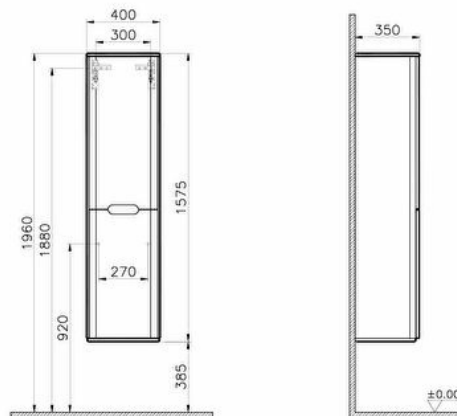

Name	Sento Tall Unit
Collection	Sento
Height (mm)	1574
Width (mm)	400
Depth (mm)	353
Color	Matt white
Awards	Good Design, IF Design
Door Hinge Position	Left
Grip	No handle
Guarantee	2 year
Lighting	No
Assembly	Wall hung
Finish-Front	PVC
Brand	VitrA
Finish	PVC
Soft close	Yes
Finish-Body	PVC
Body Color	Matte White
Number of Doors	2
Designer	VitrA Design Team
Cabinet Type	2 Doors
Include basin code	

Product code: 60860

Description

All drawings contain the necessary measurements which are subject to standard tolerances.

For exact measurements, in particular for customized installation scenarios, it can only be taken from the finished ceramic product.