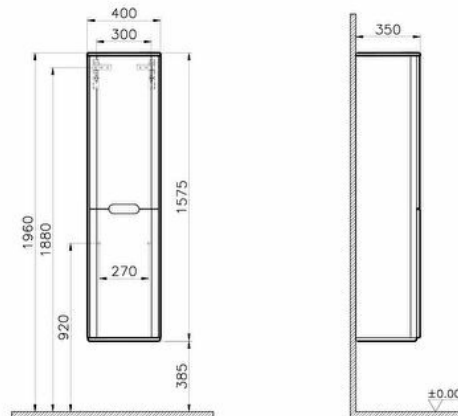

Name	Sento Tall Unit
Collection	Sento
Height (mm)	1574
Width (mm)	400
Depth (mm)	353
Color	Matt white
Awards	Good Design, IF Design
Door Hinge Position	Right
Grip	No handle
Guarantee	2 year
Lighting	No
Assembly	Wall hung
Finish-Front	PVC
Brand	VitrA
Finish	PVC
Soft close	Yes
Finish-Body	PVC
Body Color	Matte White
Designer	VitrA Design Team
Cabinet Type	2 Doors
Number of Doors	2
Include basin code	

Product code: 60848

Description

All drawings contain the necessary measurements which are subject to standard tolerances.

For exact measurements, in particular for customized installation scenarios, it can only be taken from the finished ceramic product.