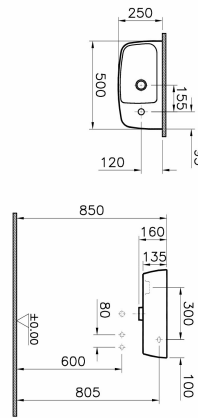

Name	Shift Standard Washbasin
Collection	Shift
Certificate	CE
Certificate	EPD
Overflow Hole	Yes
Designer	VitrA Design Team
Color	White
Tap Hole Options	Right Tap Hole

Product Code: 7070B003-0029

Description

With Tap Hole, With Overflow Hole, 50 cm, White

VitrA reserves the right to make changes in products and technical details without prior notice.

All drawings contain the necessary measurements which are subject to standard tolerances. For exact measurements, in particular for customized installation scenarios, it can only be taken from the finished ceramic product.