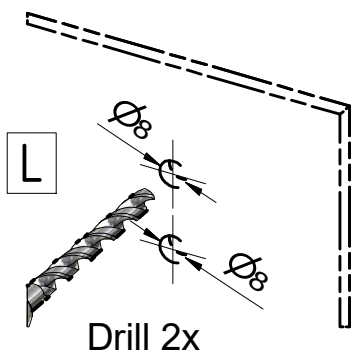

MI FX2	
TYPE	X (mm)
750	725-750
800	875-900
900	875-900
1000	975-1000
1100	1075-1100
1200	1175-1200

Next step in instructions is for left installation
(for right installation - proceed in a mirror image)

LEFT Installation

RIGHT Installation

(for right installation use 8.4 - Right)

(for right installation use 8.4 - Left)

AC

SILICONE

SILICONE
MIN 100mm

Roth Energy and Sanitary Systems