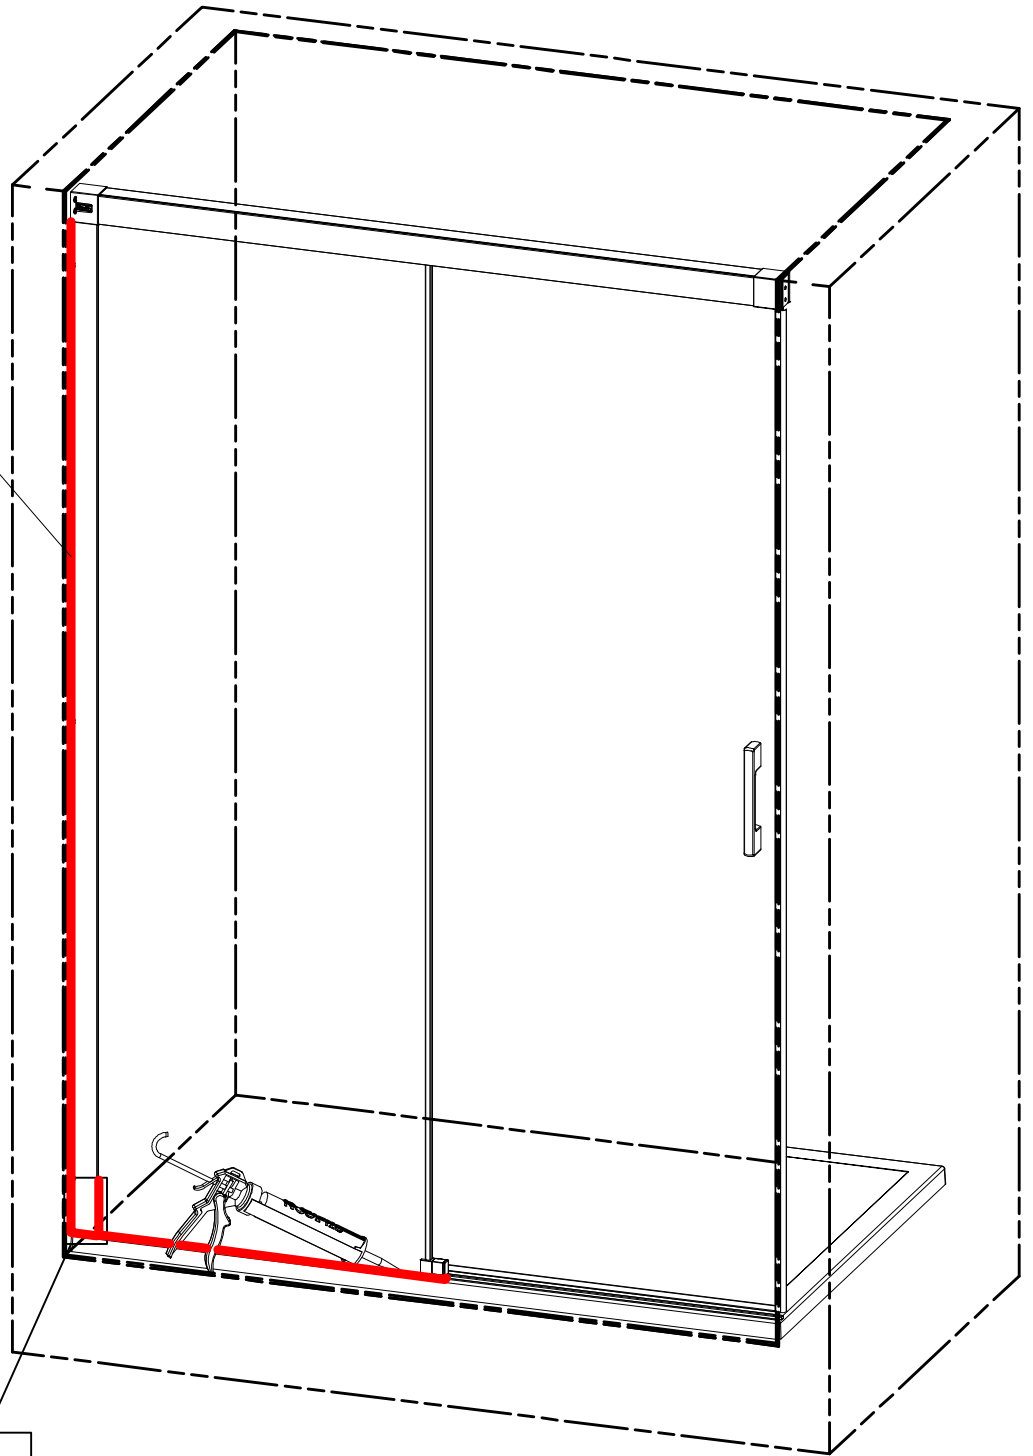

MI FX2	
TYPE	X (mm)
750	725-750
800	875-900
900	875-900
1000	975-1000
1100	1075-1100
1200	1175-1200

Next step in instructions is for left installation
(for right installation - proceed in a mirror image)

LEFT Installation

RIGHT Installation

(for right installation use 8.4 - Right)

(for right installation use 8.4 - Left)

AC

SILICONE

SILICONE
MIN 100mm

Roth Energy and Sanitary Systems