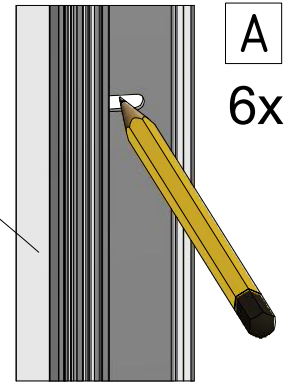

MI D2L / MI D2R + MI FX2

MI D2L/MI D2R		
TYPE	C (mm)	Y (mm)
1000	400	995-1020
1100	450	1095-1120
1200	500	1195-1220
1300	550	1295-1320
1400	600	1395-1420
1500	650	1495-1520
1600	700	1595-1620
1700	750	1695-1720
1800	800	1795-1820

MI FX2	
TYPE	X (mm)
750	725-750
800	875-900
900	875-900
1000	975-1000
1100	1075-1100
1200	1175-1200

Next step in instructions is for left installation
(for right installation - proceed in a mirror image)

LEFT Installation

RIGHT Installation

(for right installation use 8.4 - Right)

(for right installation use 8.4 - Left)

AC

SILICONE

SILICONE
MIN 100mm

Roth Energy and Sanitary Systems