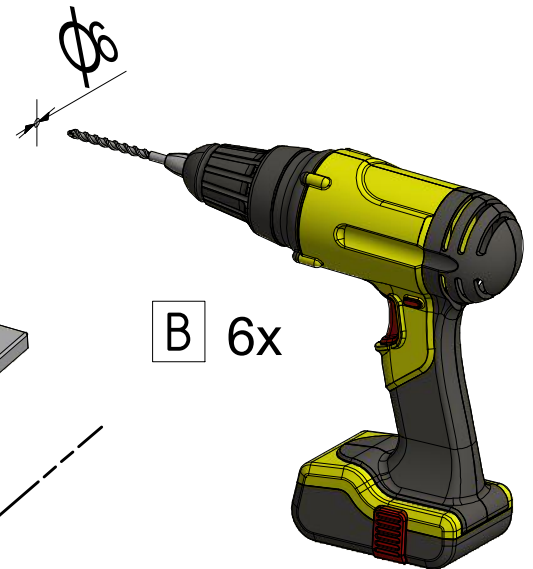

MI FX2	
TYPE	X (mm)
750	725-750
800	875-900
900	875-900
1000	975-1000
1100	1075-1100
1200	1175-1200

Next step in instructions is for left installation
(for right installation - proceed in a mirror image)

LEFT Installation

RIGHT Installation

(for right installation use 8.4 - Right)

(for right installation use 8.4 - Left)

AC

SILICONE

SILICONE
MIN 100mm

Roth Energy and Sanitary Systems