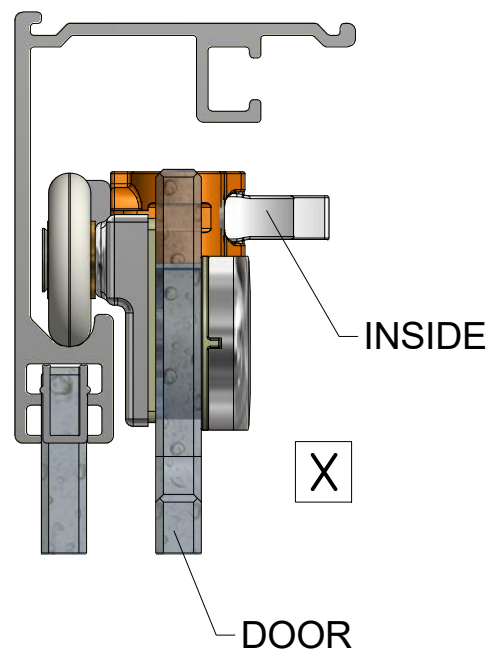

Assembling Instruction
Montageanleitung
Notice de montage
Montážní návod

Shower for life

MI D2L/R VPE / NPE

6. SEALS

POS.	PREVIEW	PCS	SPARE PART
1.		1	V327
2.		1	V328
3.		1	P7148 (VPE) P7149 (NPE)
4.		1	P337
5.		1	P7147
6.	SEALS	1	P7146 (VPE) P7172 (NPE)
7.		1	MB3188(VPE) MB3187 (NPE)
8.	ACCESSORIES	1	S50

MI FX2	
TYPE	X (mm)
750	725-750
800	875-900
900	875-900
1000	975-1000
1100	1075-1100
1200	1175-1200

Next step in instructions is for left installation
(for right installation - proceed in a mirror image)

LEFT Installation

RIGHT Installation

(for right installation use 8.4 - Right)

(for right installation use 8.4 - Left)

AC

SILICONE

SILICONE
MIN 100mm

Roth Energy and Sanitary Systems