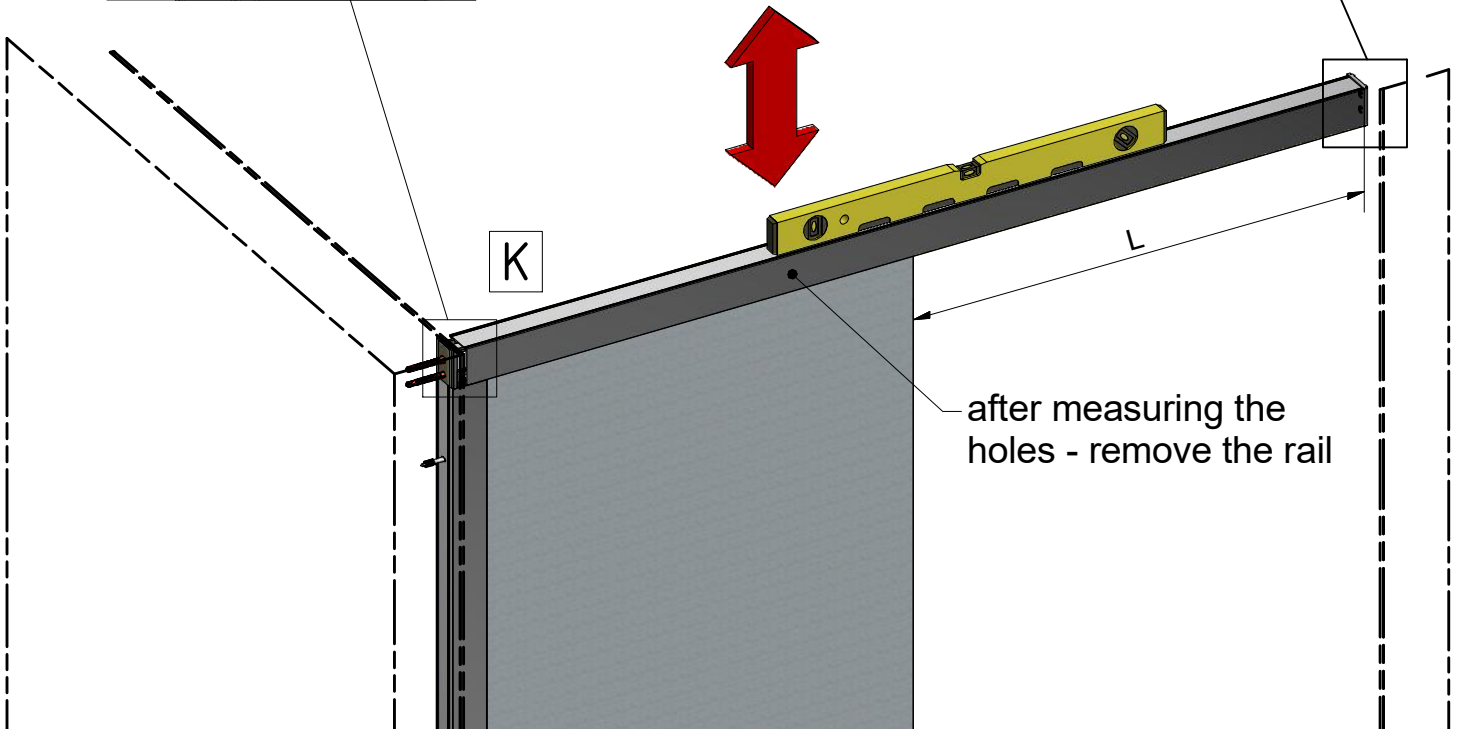

LEFT Installation

RIGHT Installation

(for right installation use 8.4 - Right)

(for right installation use 8.4 - Left)

AC

SILICONE

SILICONE
MIN 100mm

Roth Energy and Sanitary Systems