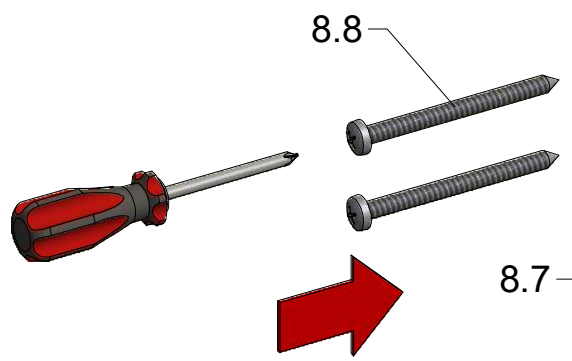

MI FX2	
TYPE	X (mm)
750	725-750
800	875-900
900	875-900
1000	975-1000
1100	1075-1100
1200	1175-1200

Next step in instructions is for left installation
(for right installation - proceed in a mirror image)

LEFT Installation

RIGHT Installation

(for right installation use 8.4 - Right)

(for right installation use 8.4 - Left)

AC

SILICONE

SILICONE
MIN 100mm

Roth Energy and Sanitary Systems