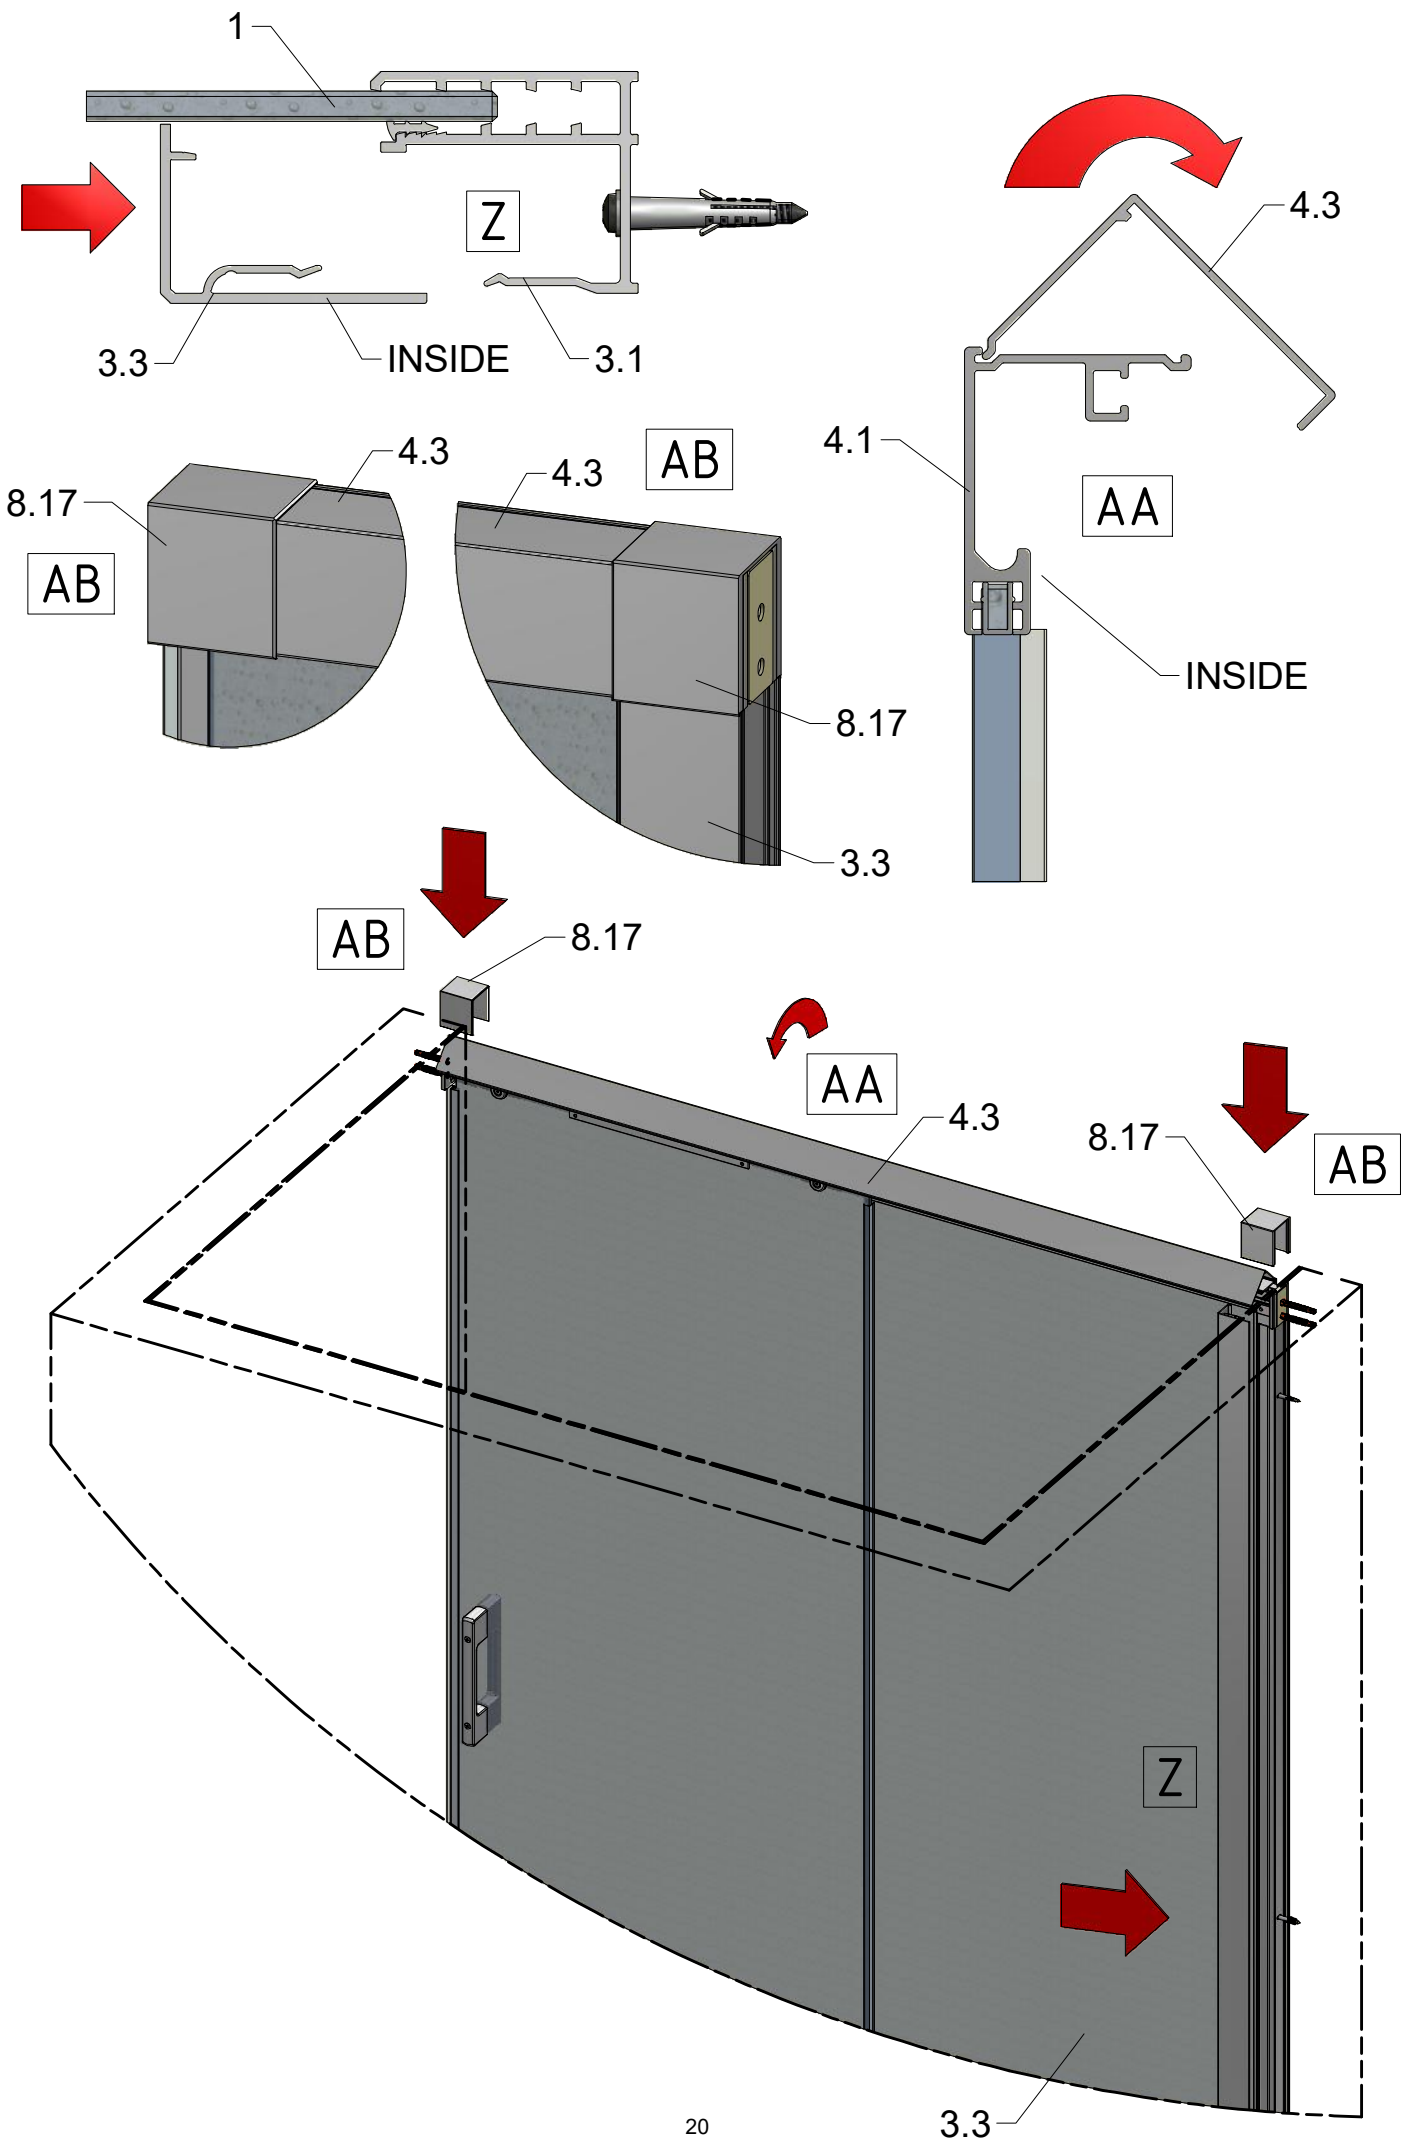

MI FX2	
TYPE	X (mm)
750	725-750
800	875-900
900	875-900
1000	975-1000
1100	1075-1100
1200	1175-1200

Next step in instructions is for left installation
(for right installation - proceed in a mirror image)

LEFT Installation

RIGHT Installation

(for right installation use 8.4 - Right)

(for right installation use 8.4 - Left)

AC

SILICONE

SILICONE
MIN 100mm

Roth Energy and Sanitary Systems