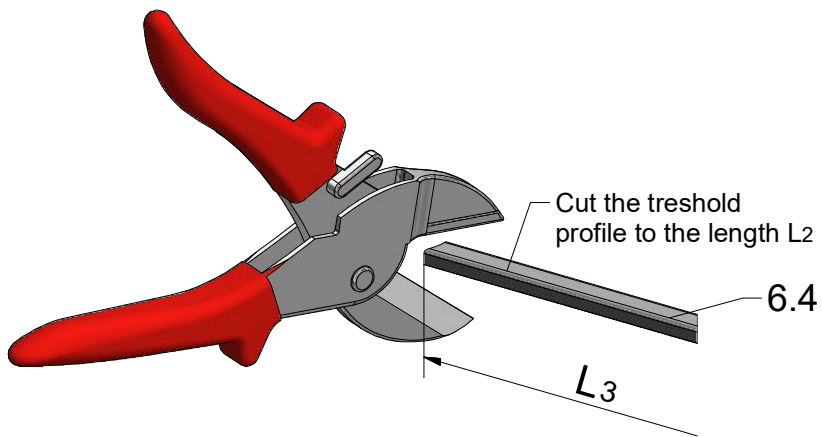

MI FX2	
TYPE	X (mm)
750	725-750
800	875-900
900	875-900
1000	975-1000
1100	1075-1100
1200	1175-1200

Next step in instructions is for left installation
(for right installation - proceed in a mirror image)

LEFT Installation

RIGHT Installation

(for right installation use 8.4 - Right)

(for right installation use 8.4 - Left)

AC

SILICONE

SILICONE
MIN 100mm

Roth Energy and Sanitary Systems