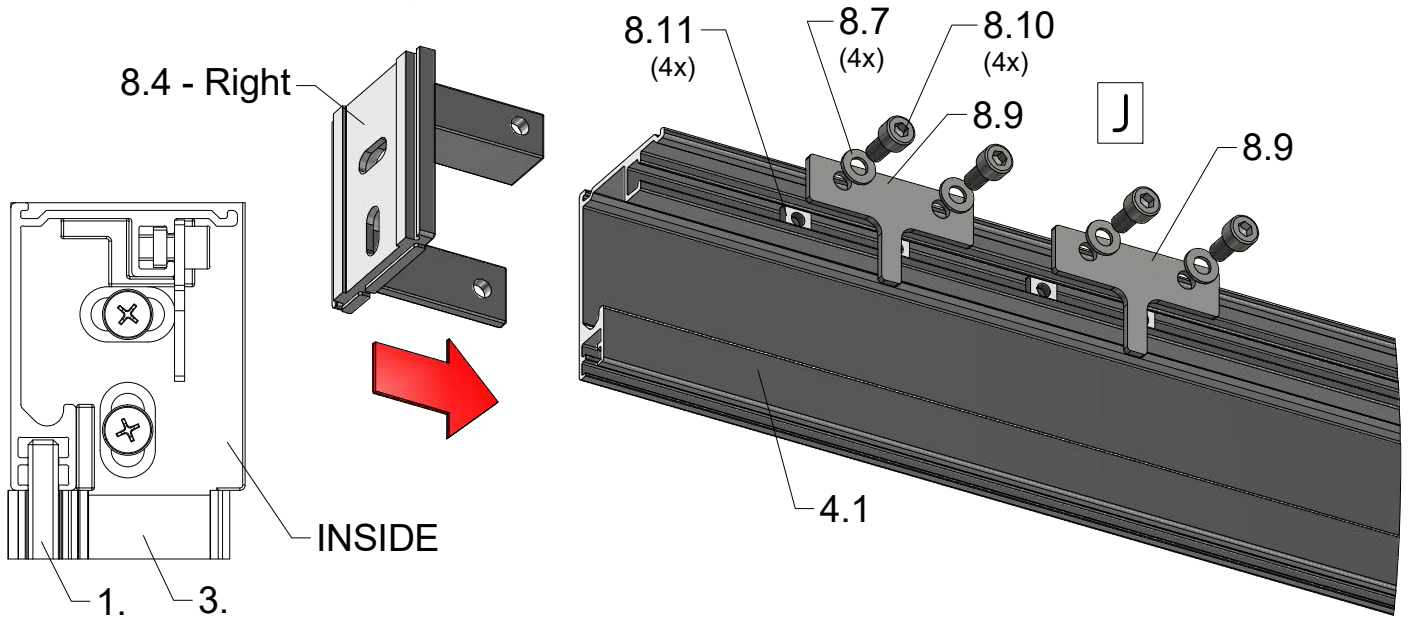

MI FX2	
TYPE	X (mm)
750	725-750
800	875-900
900	875-900
1000	975-1000
1100	1075-1100
1200	1175-1200

Next step in instructions is for left installation
(for right installation - proceed in a mirror image)

LEFT Installation

RIGHT Installation

(for right installation use 8.4 - Right)

(for right installation use 8.4 - Left)

AC

SILICONE

SILICONE
MIN 100mm

Roth Energy and Sanitary Systems