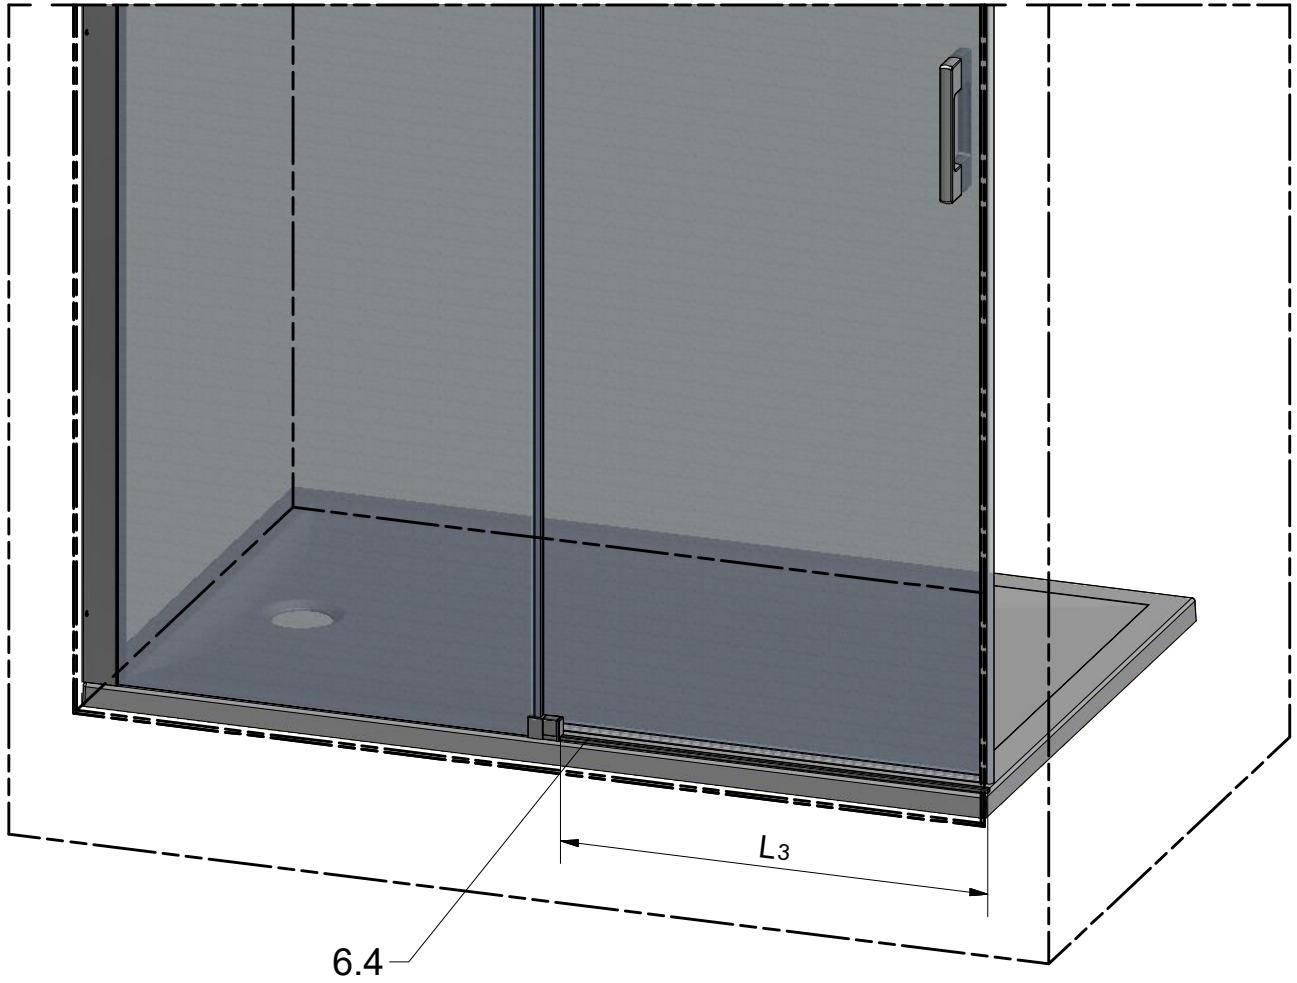

LEFT Installation

RIGHT Installation

(for right installation use 8.4 - Right)

(for right installation use 8.4 - Left)

AC

SILICONE

SILICONE
MIN 100mm

Roth Energy and Sanitary Systems