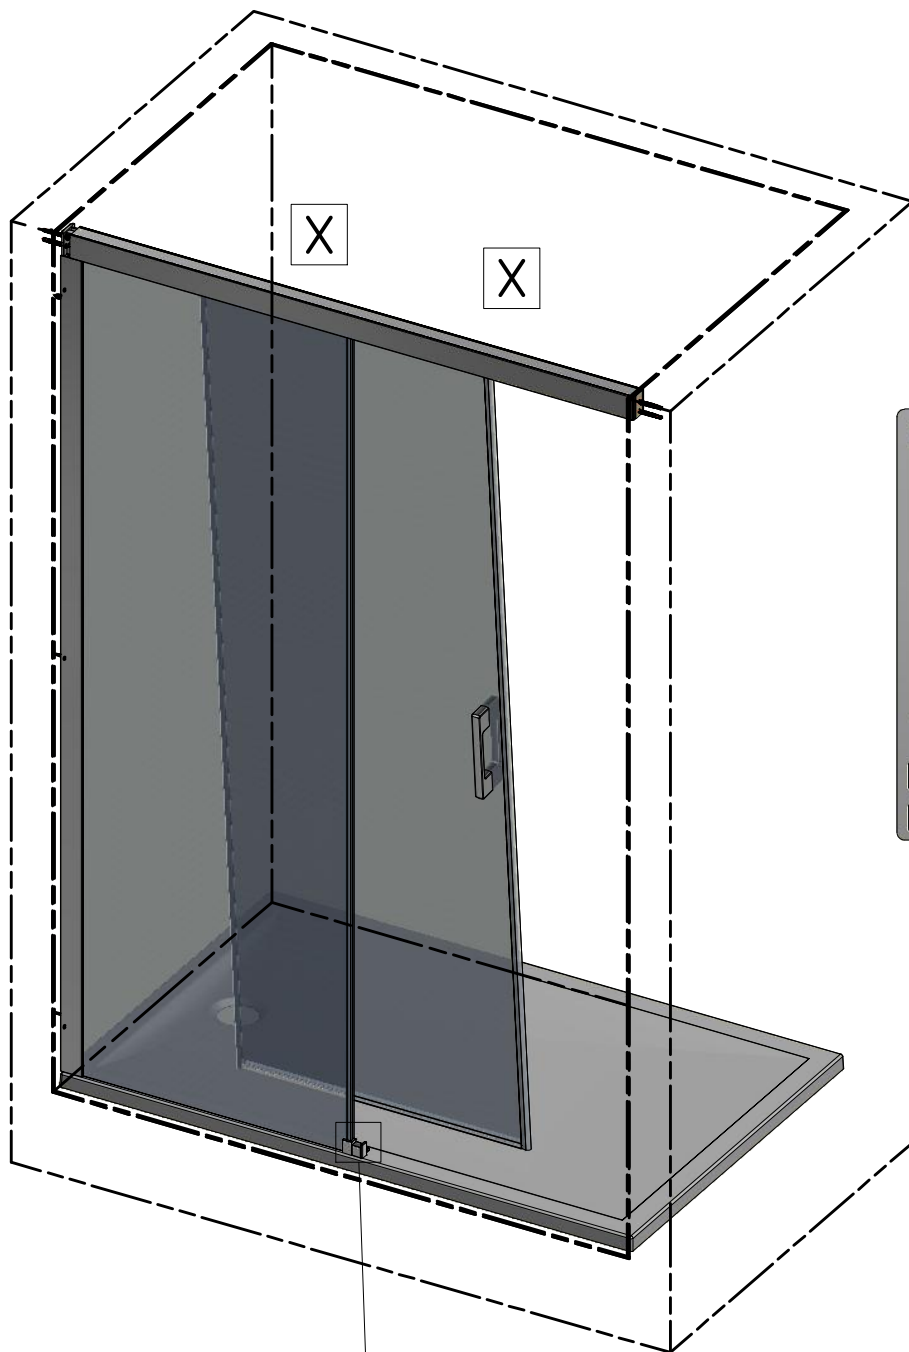

MI FX2	
TYPE	X (mm)
750	725-750
800	875-900
900	875-900
1000	975-1000
1100	1075-1100
1200	1175-1200

Next step in instructions is for left installation
(for right installation - proceed in a mirror image)

LEFT Installation

RIGHT Installation

(for right installation use 8.4 - Right)

(for right installation use 8.4 - Left)

AC

SILICONE

SILICONE
MIN 100mm

Roth Energy and Sanitary Systems