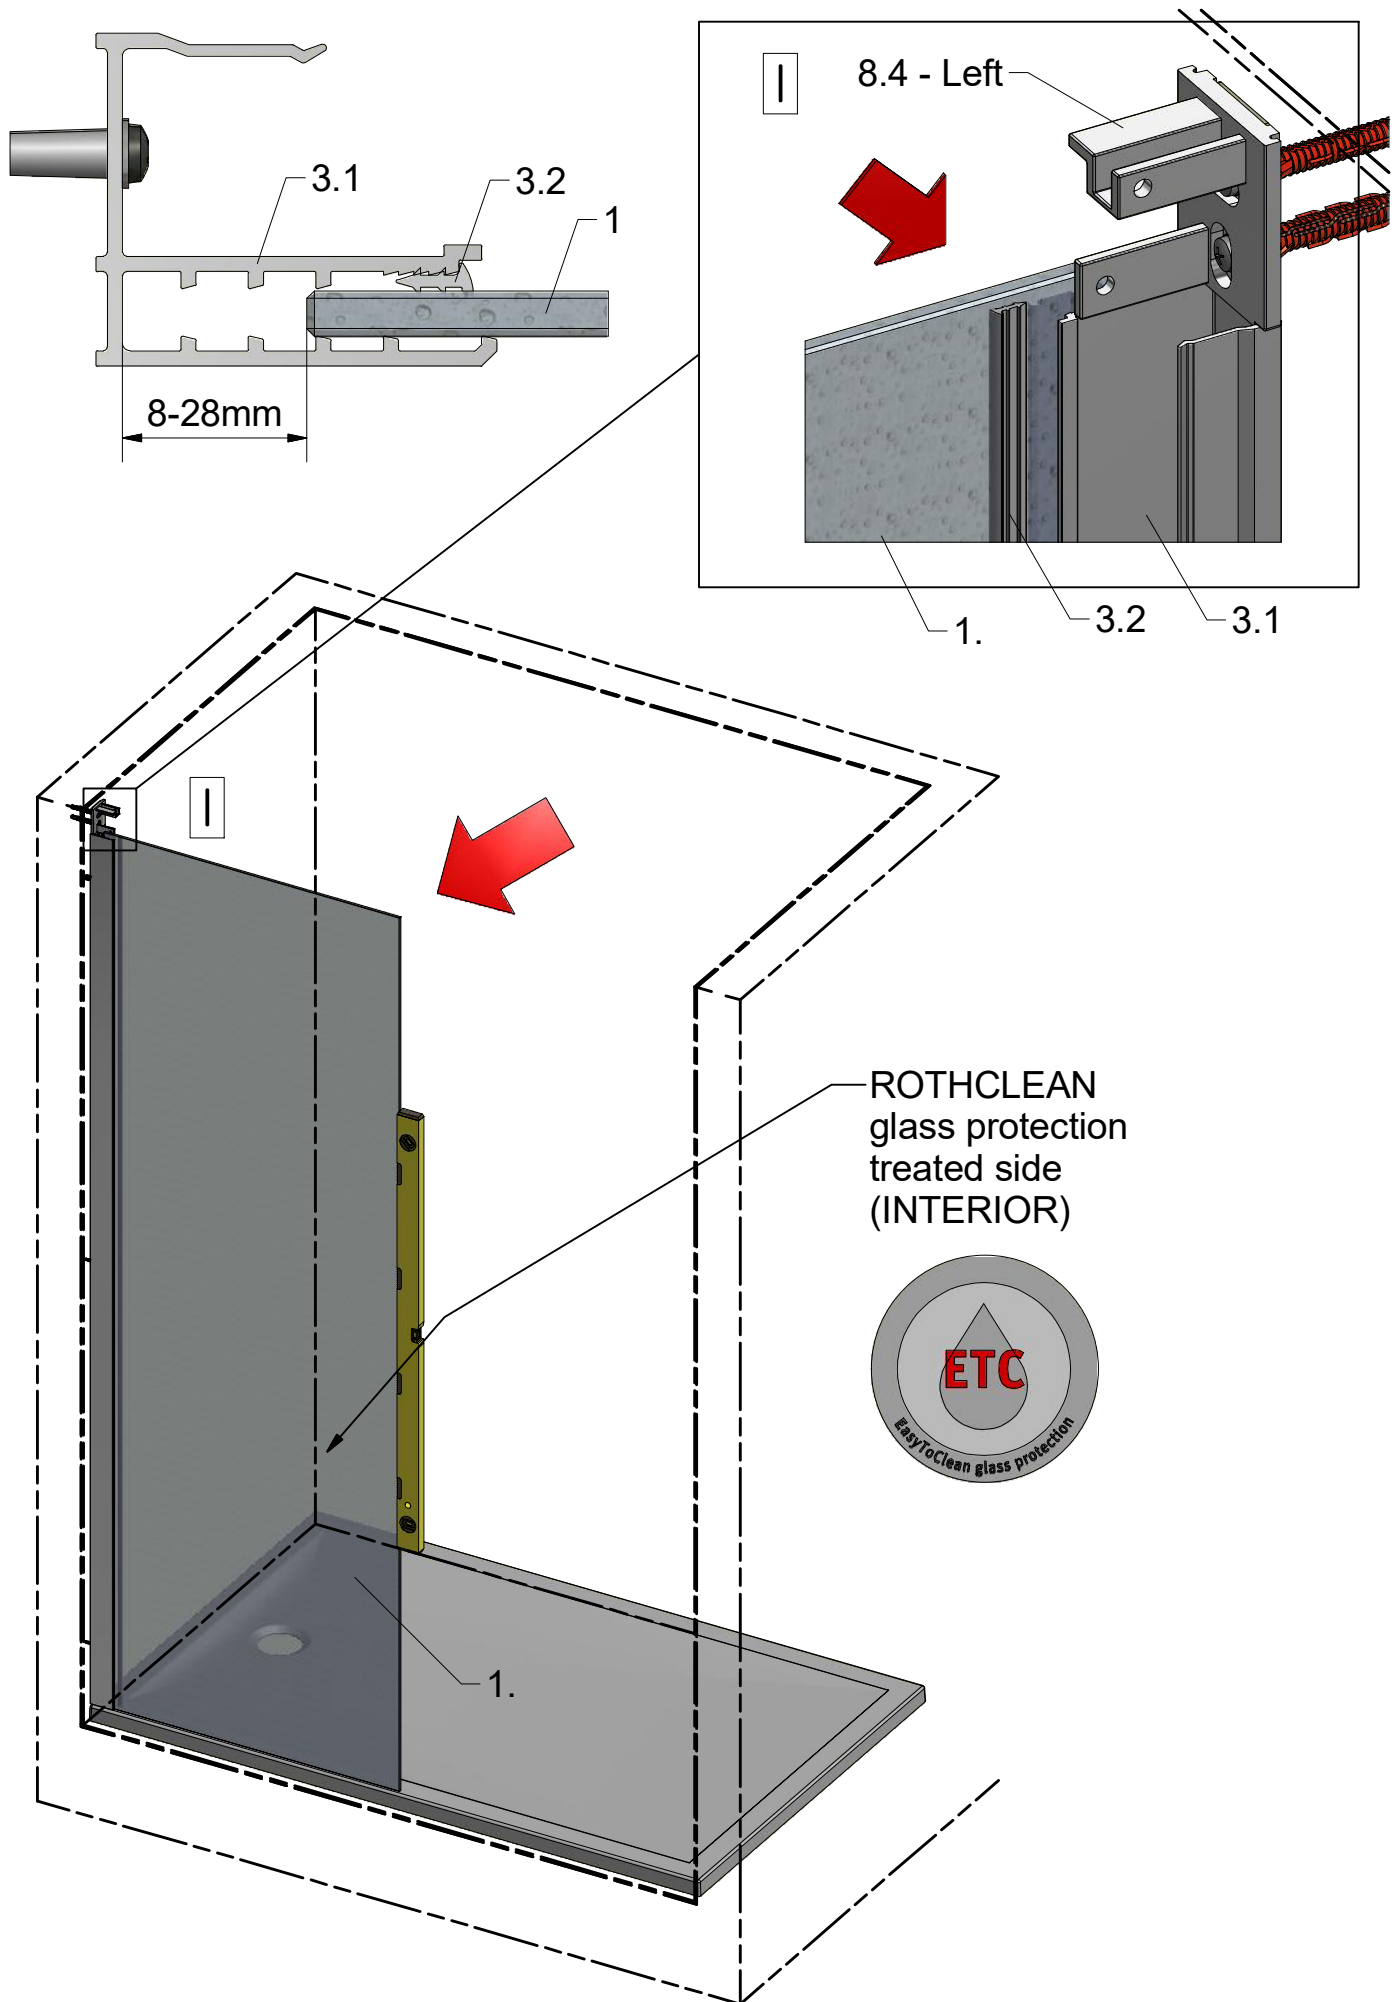

MI FX2	
TYPE	X (mm)
750	725-750
800	875-900
900	875-900
1000	975-1000
1100	1075-1100
1200	1175-1200

Next step in instructions is for left installation
(for right installation - proceed in a mirror image)

LEFT Installation

RIGHT Installation

(for right installation use 8.4 - Right)

(for right installation use 8.4 - Left)

AC

SILICONE

SILICONE
MIN 100mm

Roth Energy and Sanitary Systems