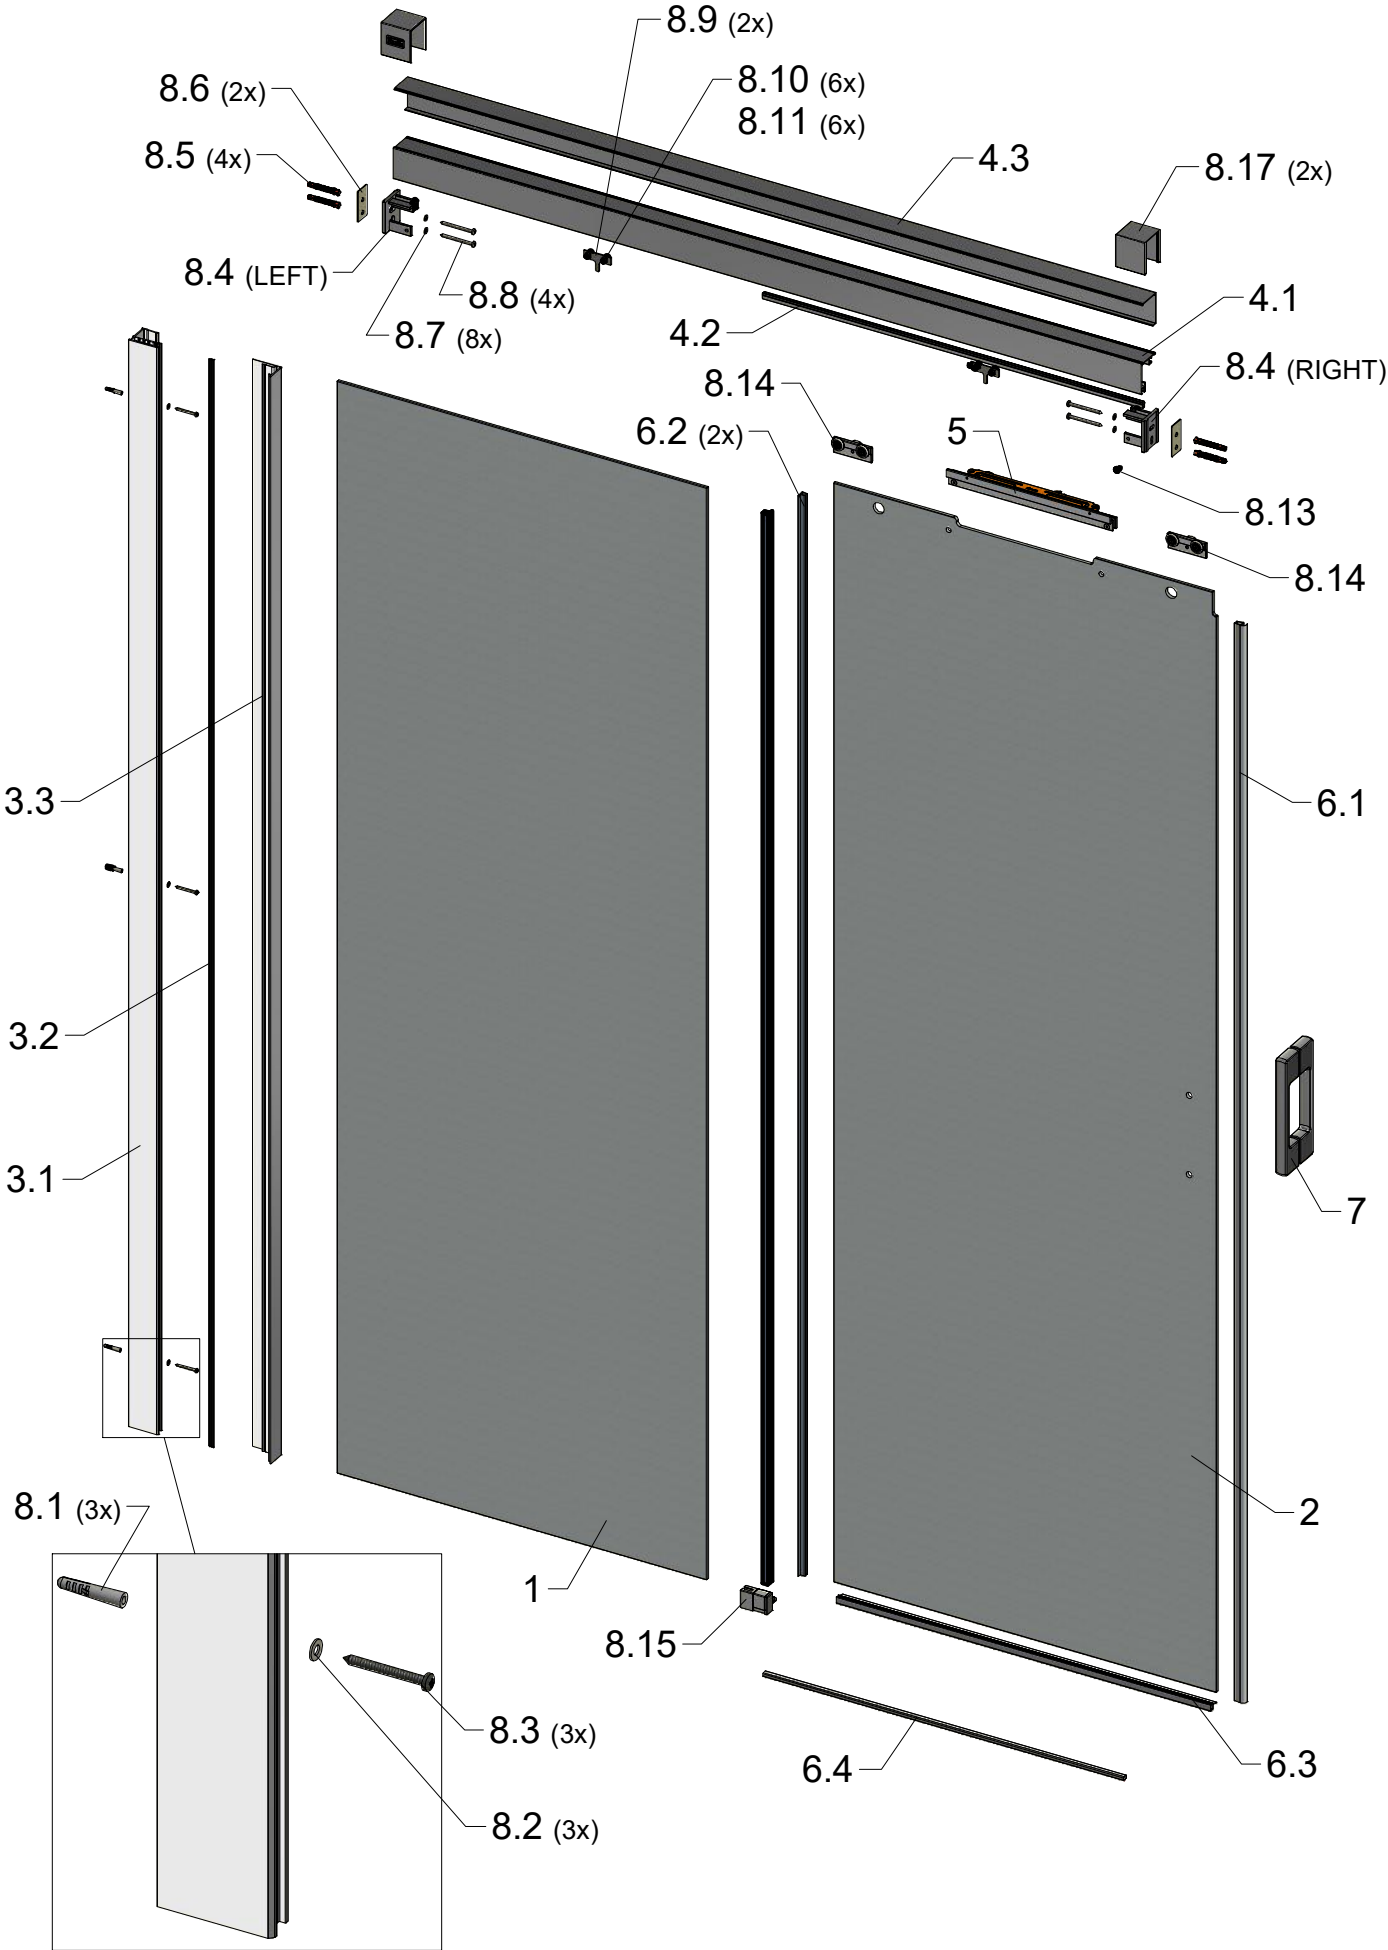

MI D2L / MI D2R