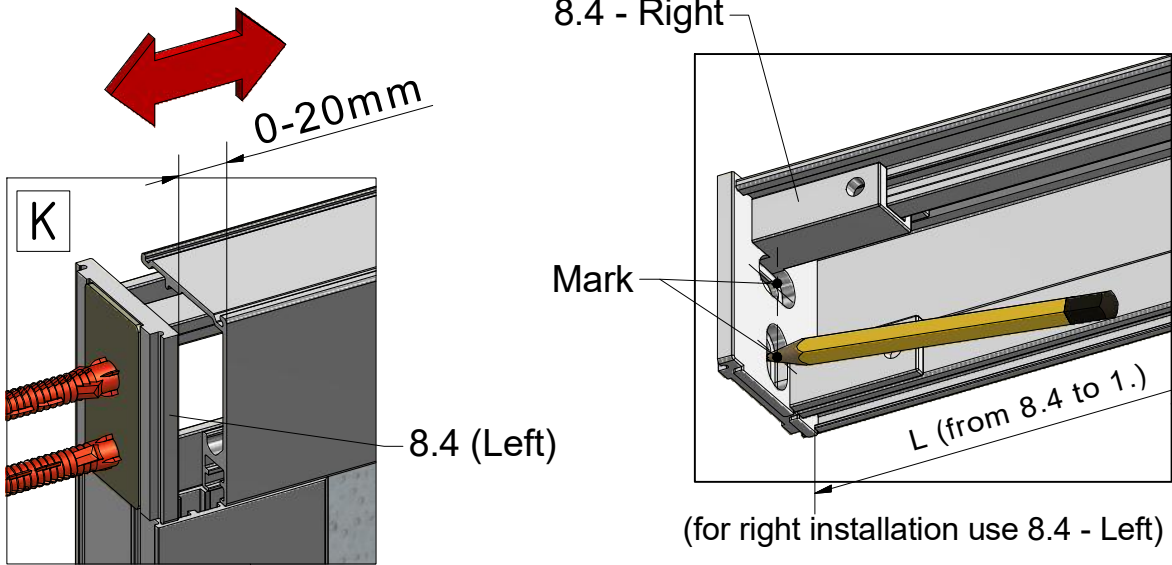

MI FX2	
TYPE	X (mm)
750	725-750
800	875-900
900	875-900
1000	975-1000
1100	1075-1100
1200	1175-1200

Next step in instructions is for left installation
(for right installation - proceed in a mirror image)

LEFT Installation

RIGHT Installation

(for right installation use 8.4 - Right)

(for right installation use 8.4 - Left)

AC

SILICONE

SILICONE
MIN 100mm

Roth Energy and Sanitary Systems