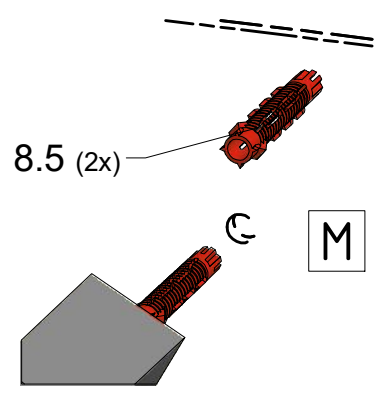

MI FX2	
TYPE	X (mm)
750	725-750
800	875-900
900	875-900
1000	975-1000
1100	1075-1100
1200	1175-1200

Next step in instructions is for left installation
(for right installation - proceed in a mirror image)

LEFT Installation

RIGHT Installation

(for right installation use 8.4 - Right)

(for right installation use 8.4 - Left)

AC

SILICONE

SILICONE
MIN 100mm

Roth Energy and Sanitary Systems