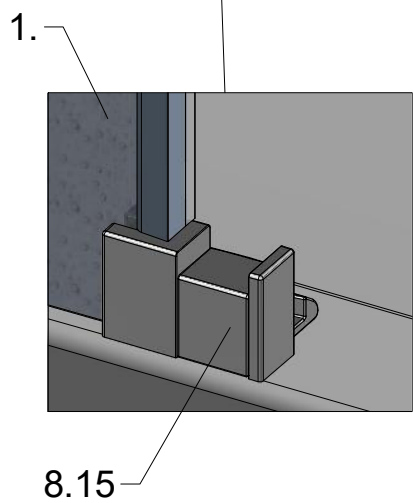

MI FX2	
TYPE	X (mm)
750	725-750
800	875-900
900	875-900
1000	975-1000
1100	1075-1100
1200	1175-1200

Next step in instructions is for left installation
(for right installation - proceed in a mirror image)

LEFT Installation

RIGHT Installation

(for right installation use 8.4 - Right)

(for right installation use 8.4 - Left)

AC

SILICONE

SILICONE
MIN 100mm

Roth Energy and Sanitary Systems