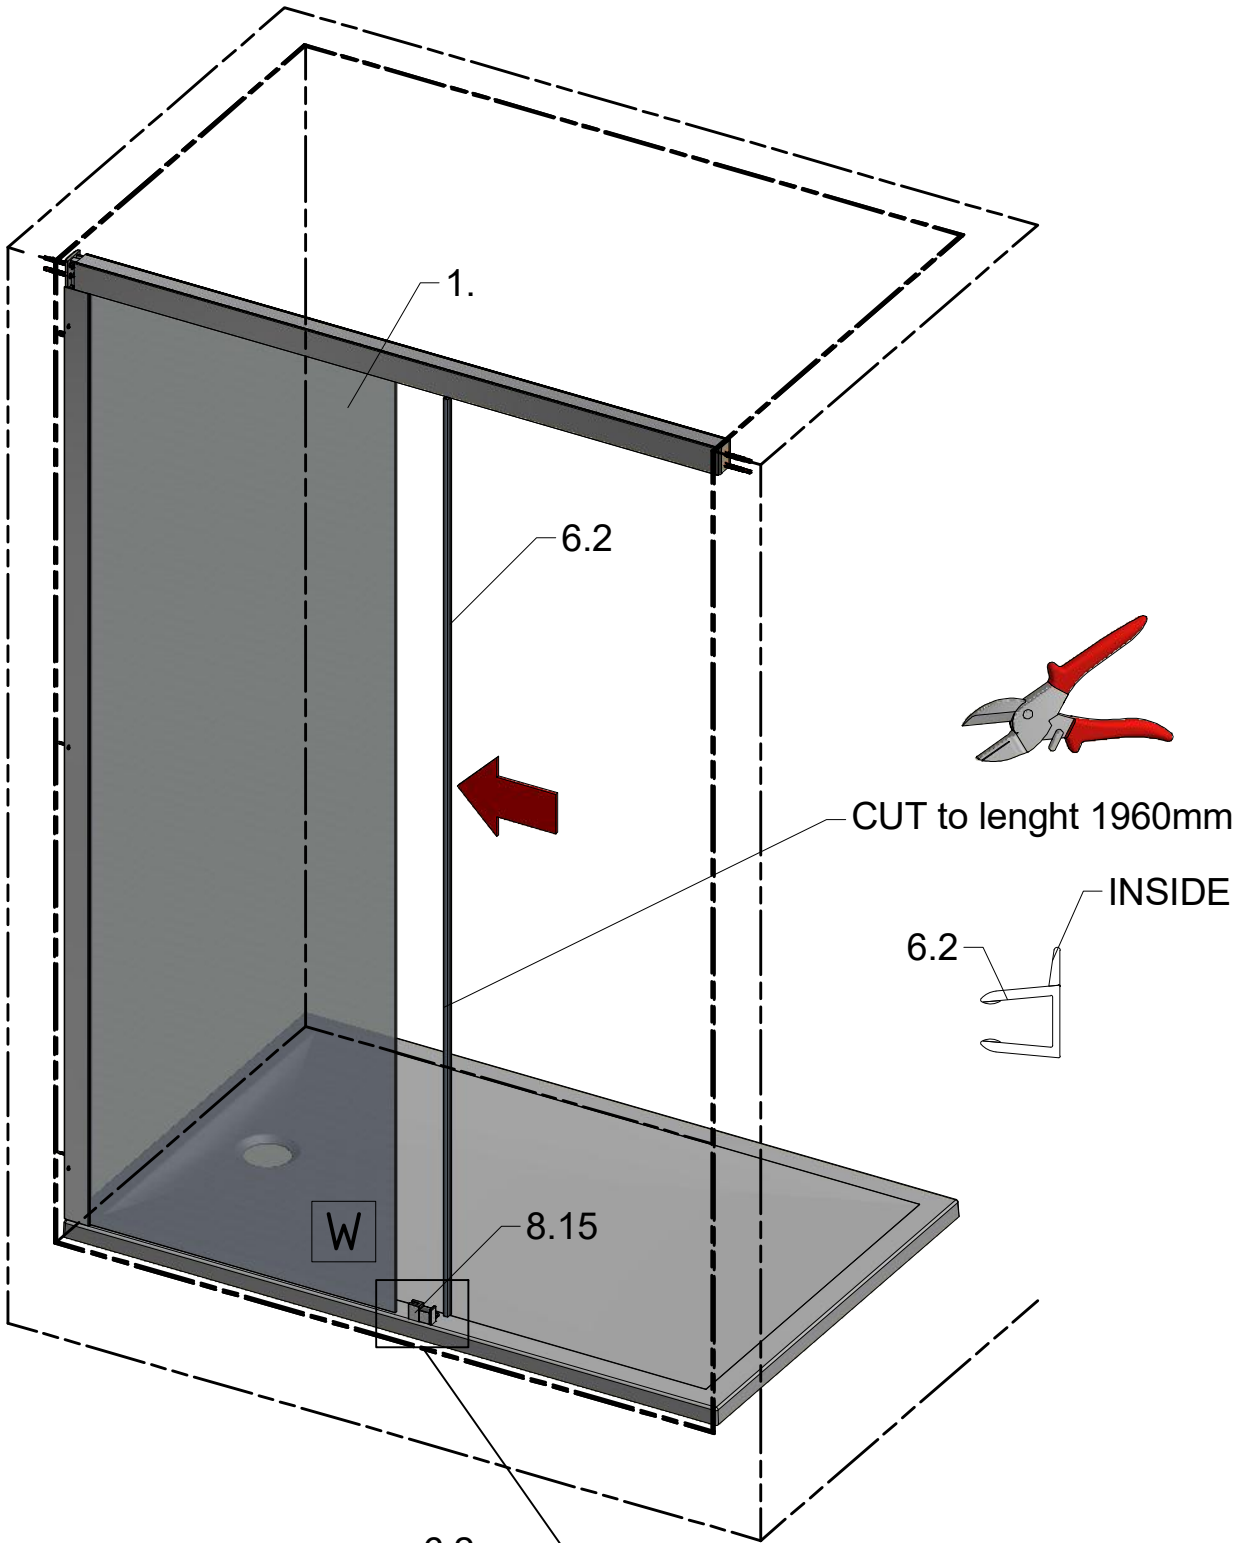

MI FX2	
TYPE	X (mm)
750	725-750
800	875-900
900	875-900
1000	975-1000
1100	1075-1100
1200	1175-1200

Next step in instructions is for left installation
(for right installation - proceed in a mirror image)

LEFT Installation

RIGHT Installation

(for right installation use 8.4 - Right)

(for right installation use 8.4 - Left)

AC

SILICONE

SILICONE
MIN 100mm

Roth Energy and Sanitary Systems