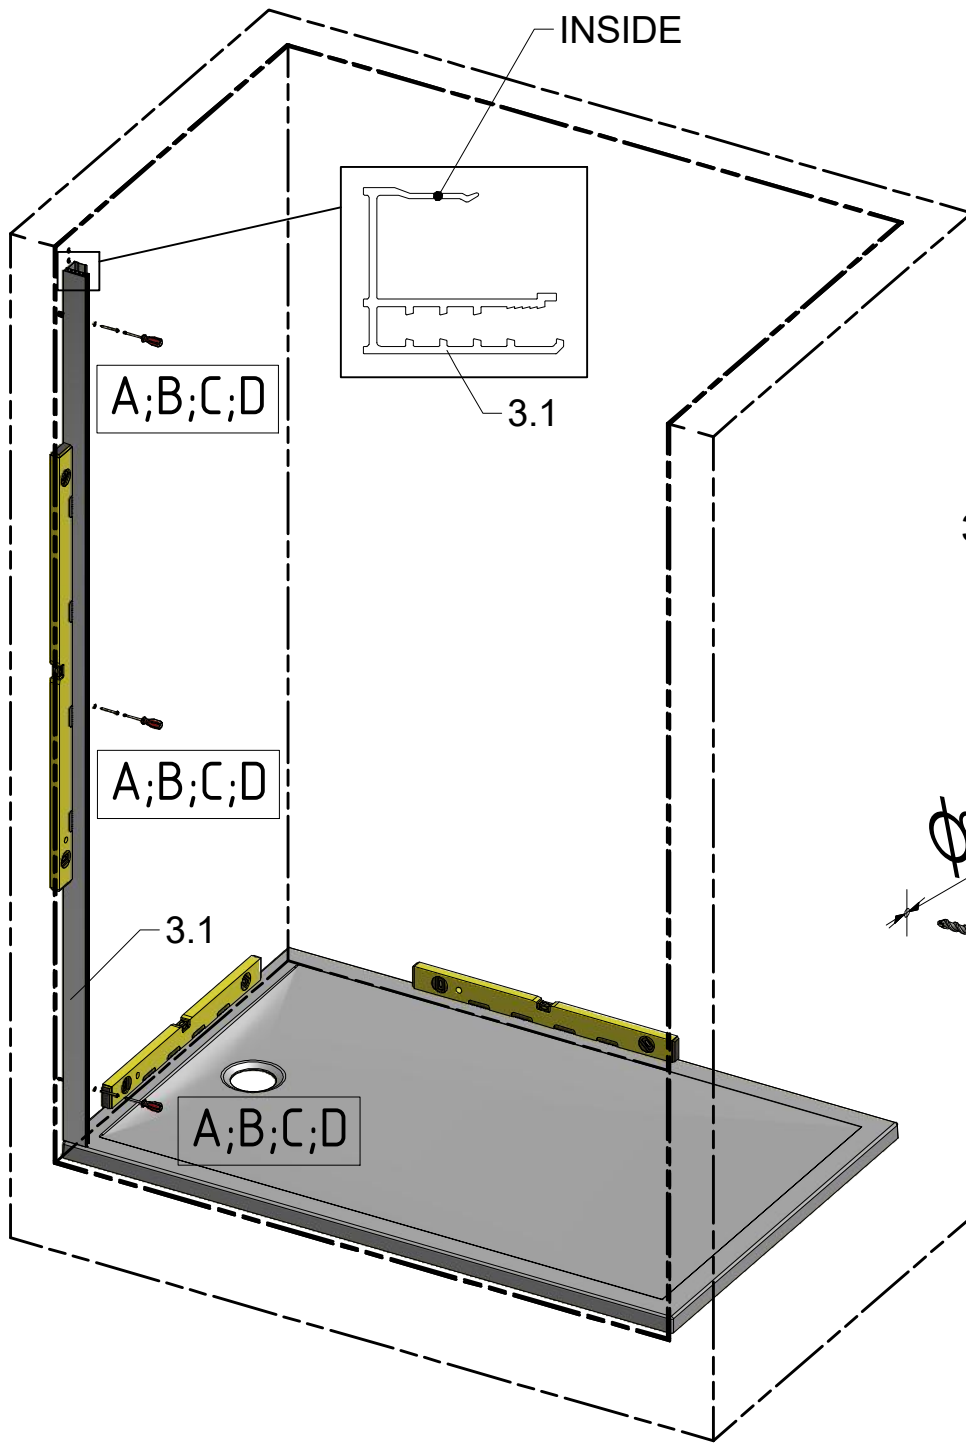

MI FX2	
TYPE	X (mm)
750	725-750
800	875-900
900	875-900
1000	975-1000
1100	1075-1100
1200	1175-1200

Next step in instructions is for left installation
(for right installation - proceed in a mirror image)

LEFT Installation

RIGHT Installation

(for right installation use 8.4 - Right)

(for right installation use 8.4 - Left)

AC

SILICONE

SILICONE
MIN 100mm

Roth Energy and Sanitary Systems