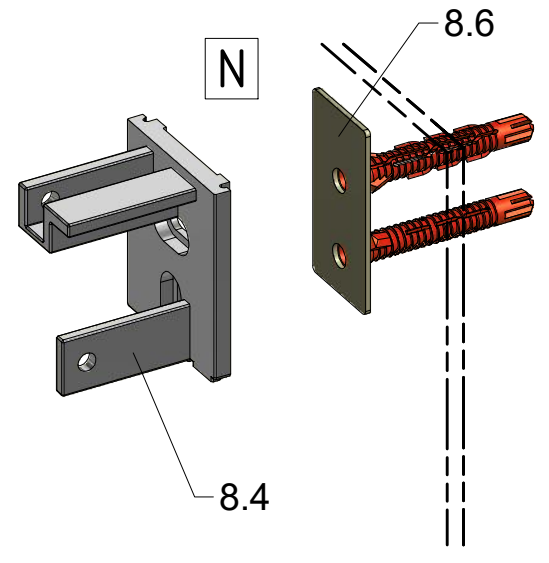

MI FX2	
TYPE	X (mm)
750	725-750
800	875-900
900	875-900
1000	975-1000
1100	1075-1100
1200	1175-1200

Next step in instructions is for left installation
(for right installation - proceed in a mirror image)

LEFT Installation

RIGHT Installation

(for right installation use 8.4 - Right)

(for right installation use 8.4 - Left)

AC

SILICONE

SILICONE
MIN 100mm

Roth Energy and Sanitary Systems