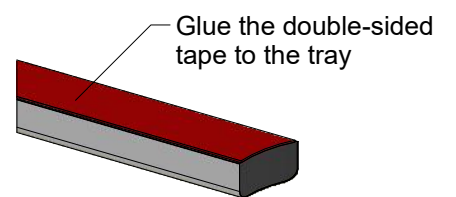

MI FX2	
TYPE	X (mm)
750	725-750
800	875-900
900	875-900
1000	975-1000
1100	1075-1100
1200	1175-1200

Next step in instructions is for left installation
(for right installation - proceed in a mirror image)

LEFT Installation

RIGHT Installation

(for right installation use 8.4 - Right)

(for right installation use 8.4 - Left)

AC

SILICONE

SILICONE
MIN 100mm

Roth Energy and Sanitary Systems