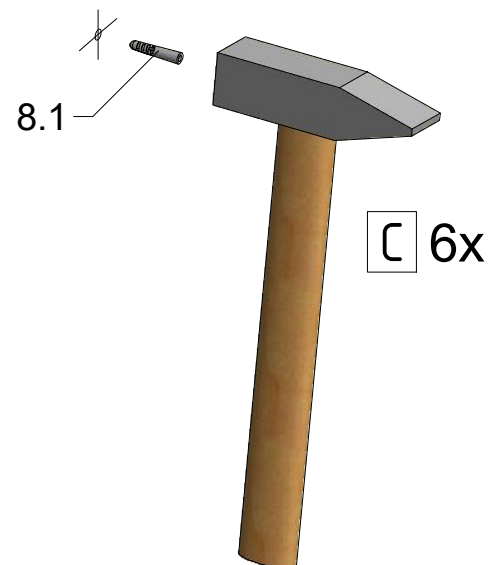

MI D2L / MI D2R + MI FX2

MI D2L/MI D2R		
TYPE	C (mm)	Y (mm)
1000	400	995-1020
1100	450	1095-1120
1200	500	1195-1220
1300	550	1295-1320
1400	600	1395-1420
1500	650	1495-1520
1600	700	1595-1620
1700	750	1695-1720
1800	800	1795-1820

MI FX2	
TYPE	X (mm)
750	725-750
800	875-900
900	875-900
1000	975-1000
1100	1075-1100
1200	1175-1200

Next step in instructions is for left installation
(for right installation - proceed in a mirror image)

LEFT Installation

RIGHT Installation

(for right installation use 8.4 - Right)

(for right installation use 8.4 - Left)

AC

SILICONE

SILICONE
MIN 100mm

Roth Energy and Sanitary Systems