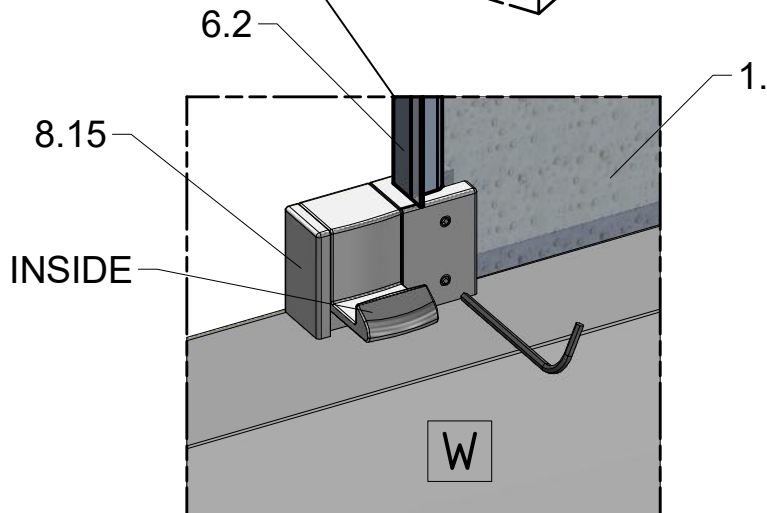

MI FX2	
TYPE	X (mm)
750	725-750
800	875-900
900	875-900
1000	975-1000
1100	1075-1100
1200	1175-1200

Next step in instructions is for left installation
(for right installation - proceed in a mirror image)

LEFT Installation

RIGHT Installation

(for right installation use 8.4 - Right)

(for right installation use 8.4 - Left)

AC

SILICONE

SILICONE
MIN 100mm

Roth Energy and Sanitary Systems