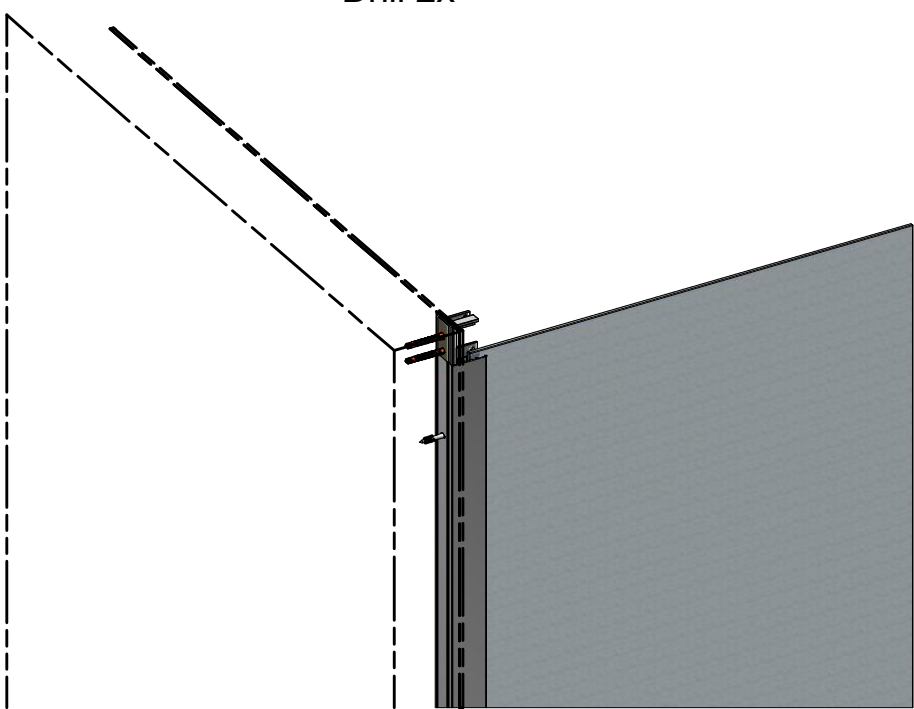

LEFT Installation

RIGHT Installation

(for right installation use 8.4 - Right)

(for right installation use 8.4 - Left)

AC

SILICONE

SILICONE
MIN 100mm

Roth Energy and Sanitary Systems