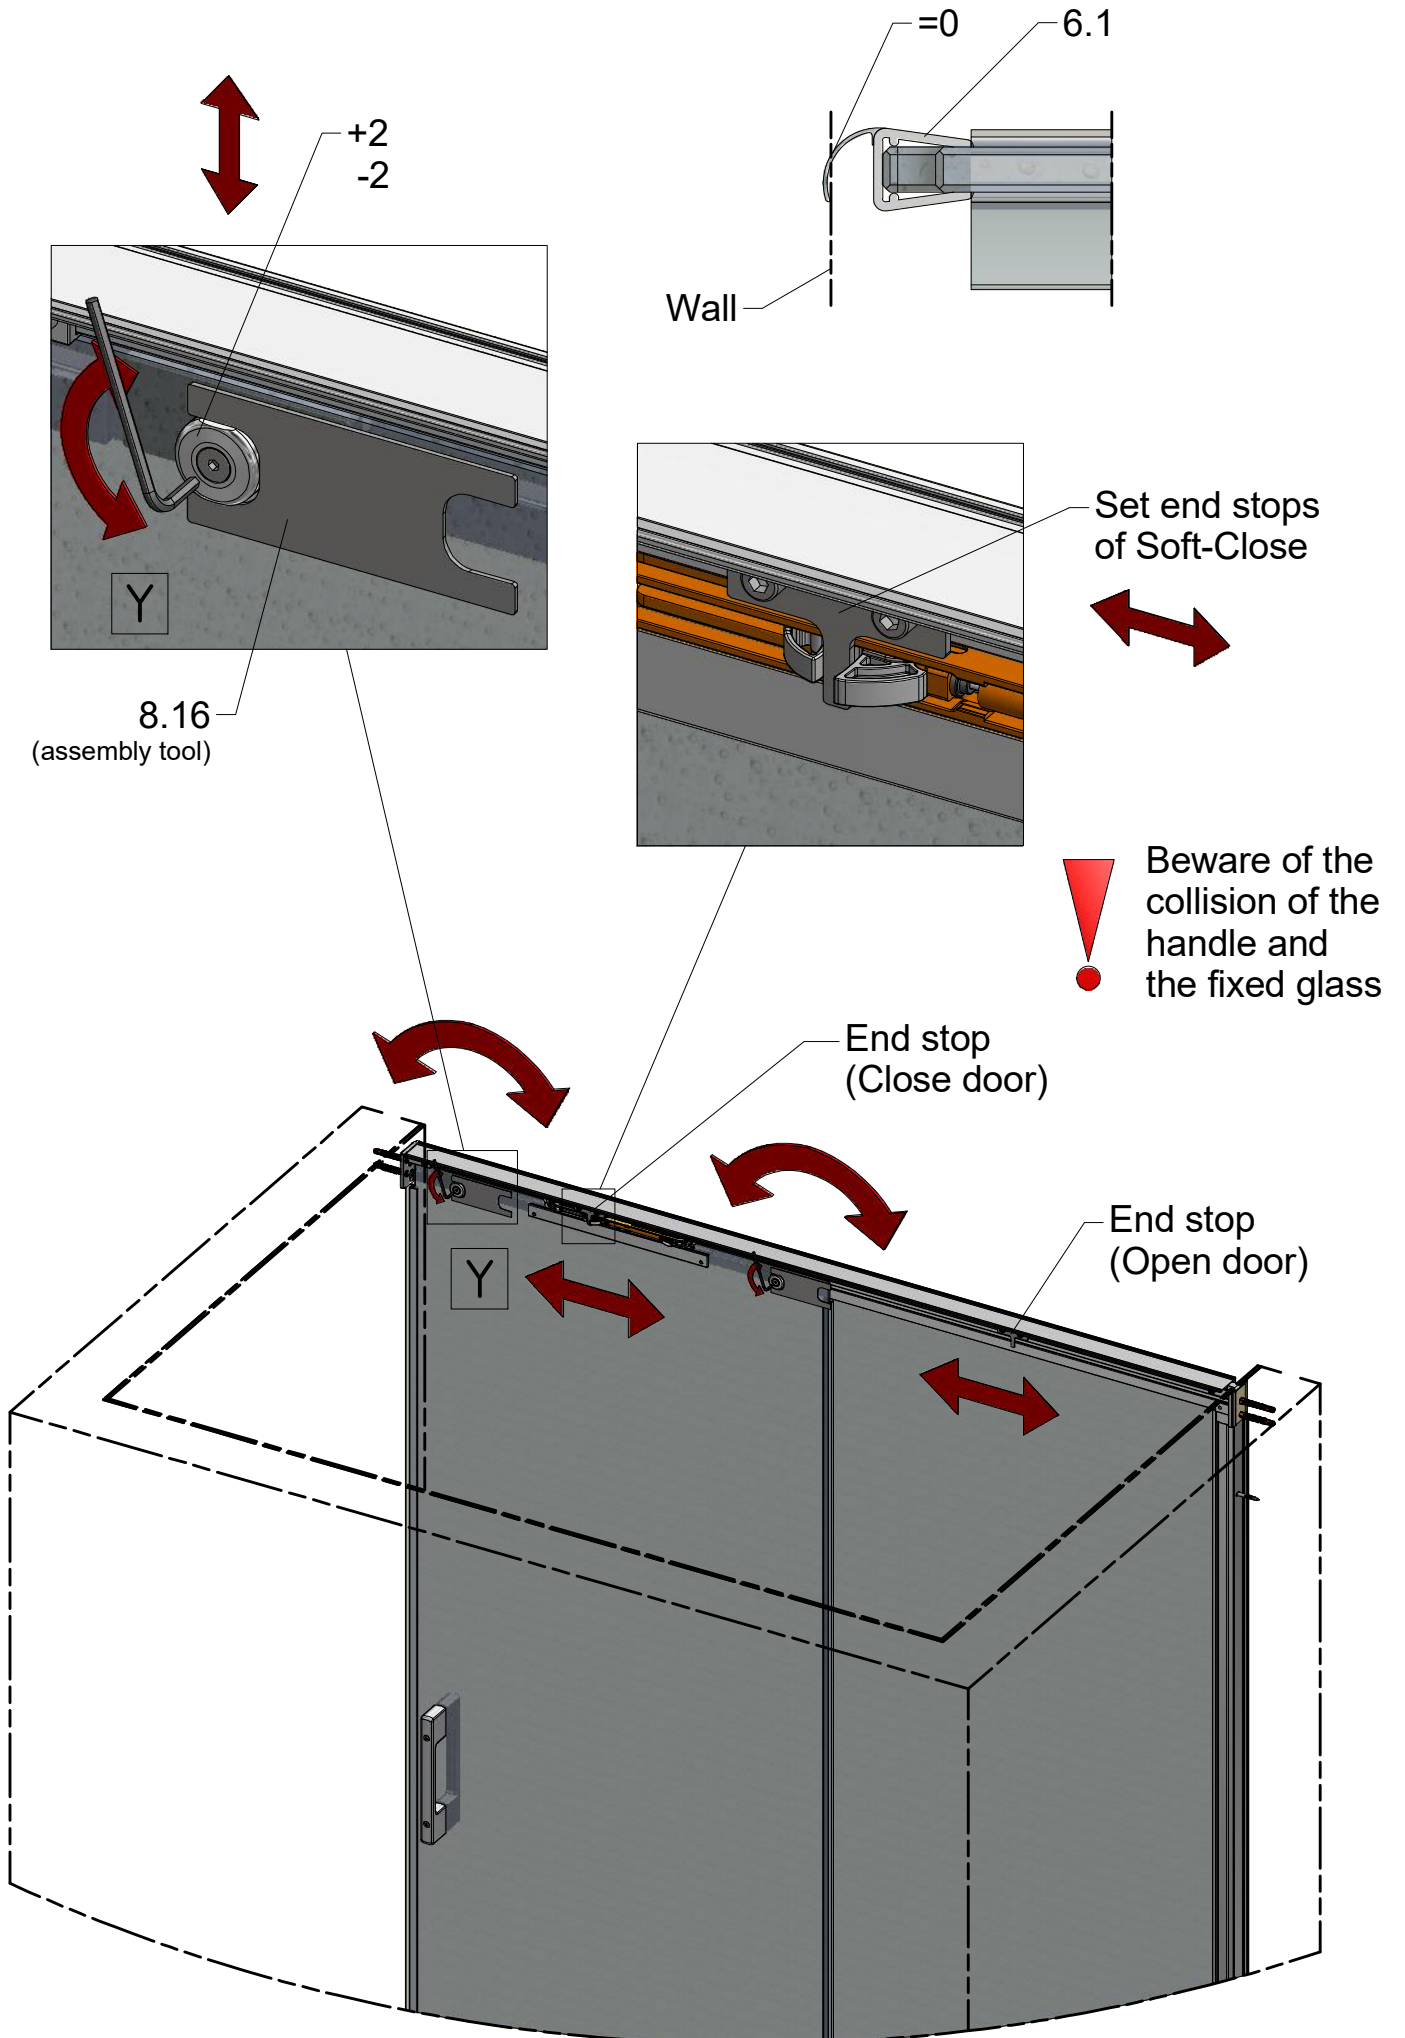

MI FX2	
TYPE	X (mm)
750	725-750
800	875-900
900	875-900
1000	975-1000
1100	1075-1100
1200	1175-1200

Next step in instructions is for left installation
(for right installation - proceed in a mirror image)

LEFT Installation

RIGHT Installation

(for right installation use 8.4 - Right)

(for right installation use 8.4 - Left)

AC

SILICONE

SILICONE
MIN 100mm

Roth Energy and Sanitary Systems