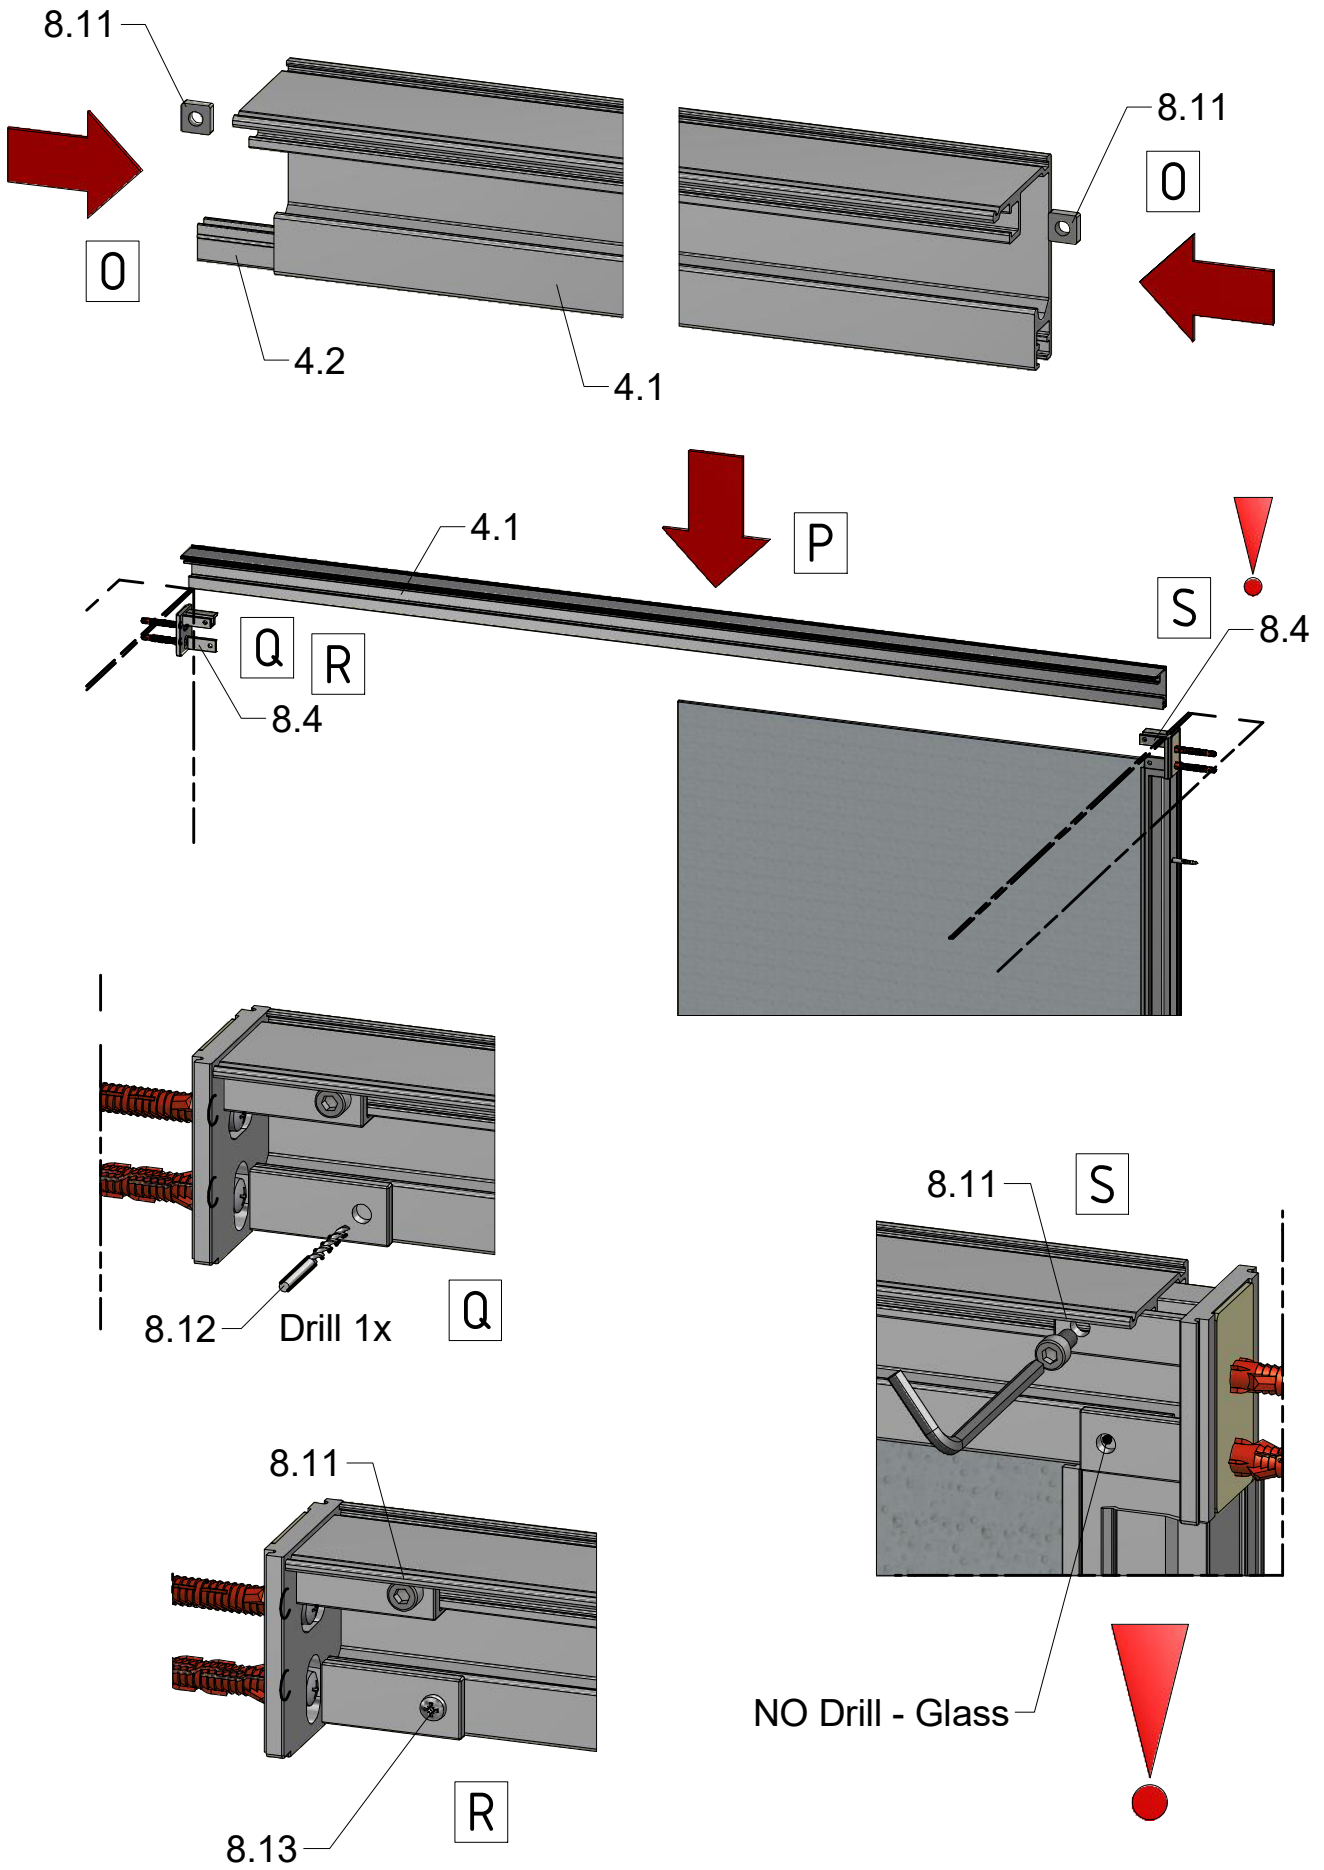

MI FX2	
TYPE	X (mm)
750	725-750
800	875-900
900	875-900
1000	975-1000
1100	1075-1100
1200	1175-1200

Next step in instructions is for left installation
(for right installation - proceed in a mirror image)

LEFT Installation

RIGHT Installation

(for right installation use 8.4 - Right)

(for right installation use 8.4 - Left)

AC

SILICONE

SILICONE
MIN 100mm

Roth Energy and Sanitary Systems