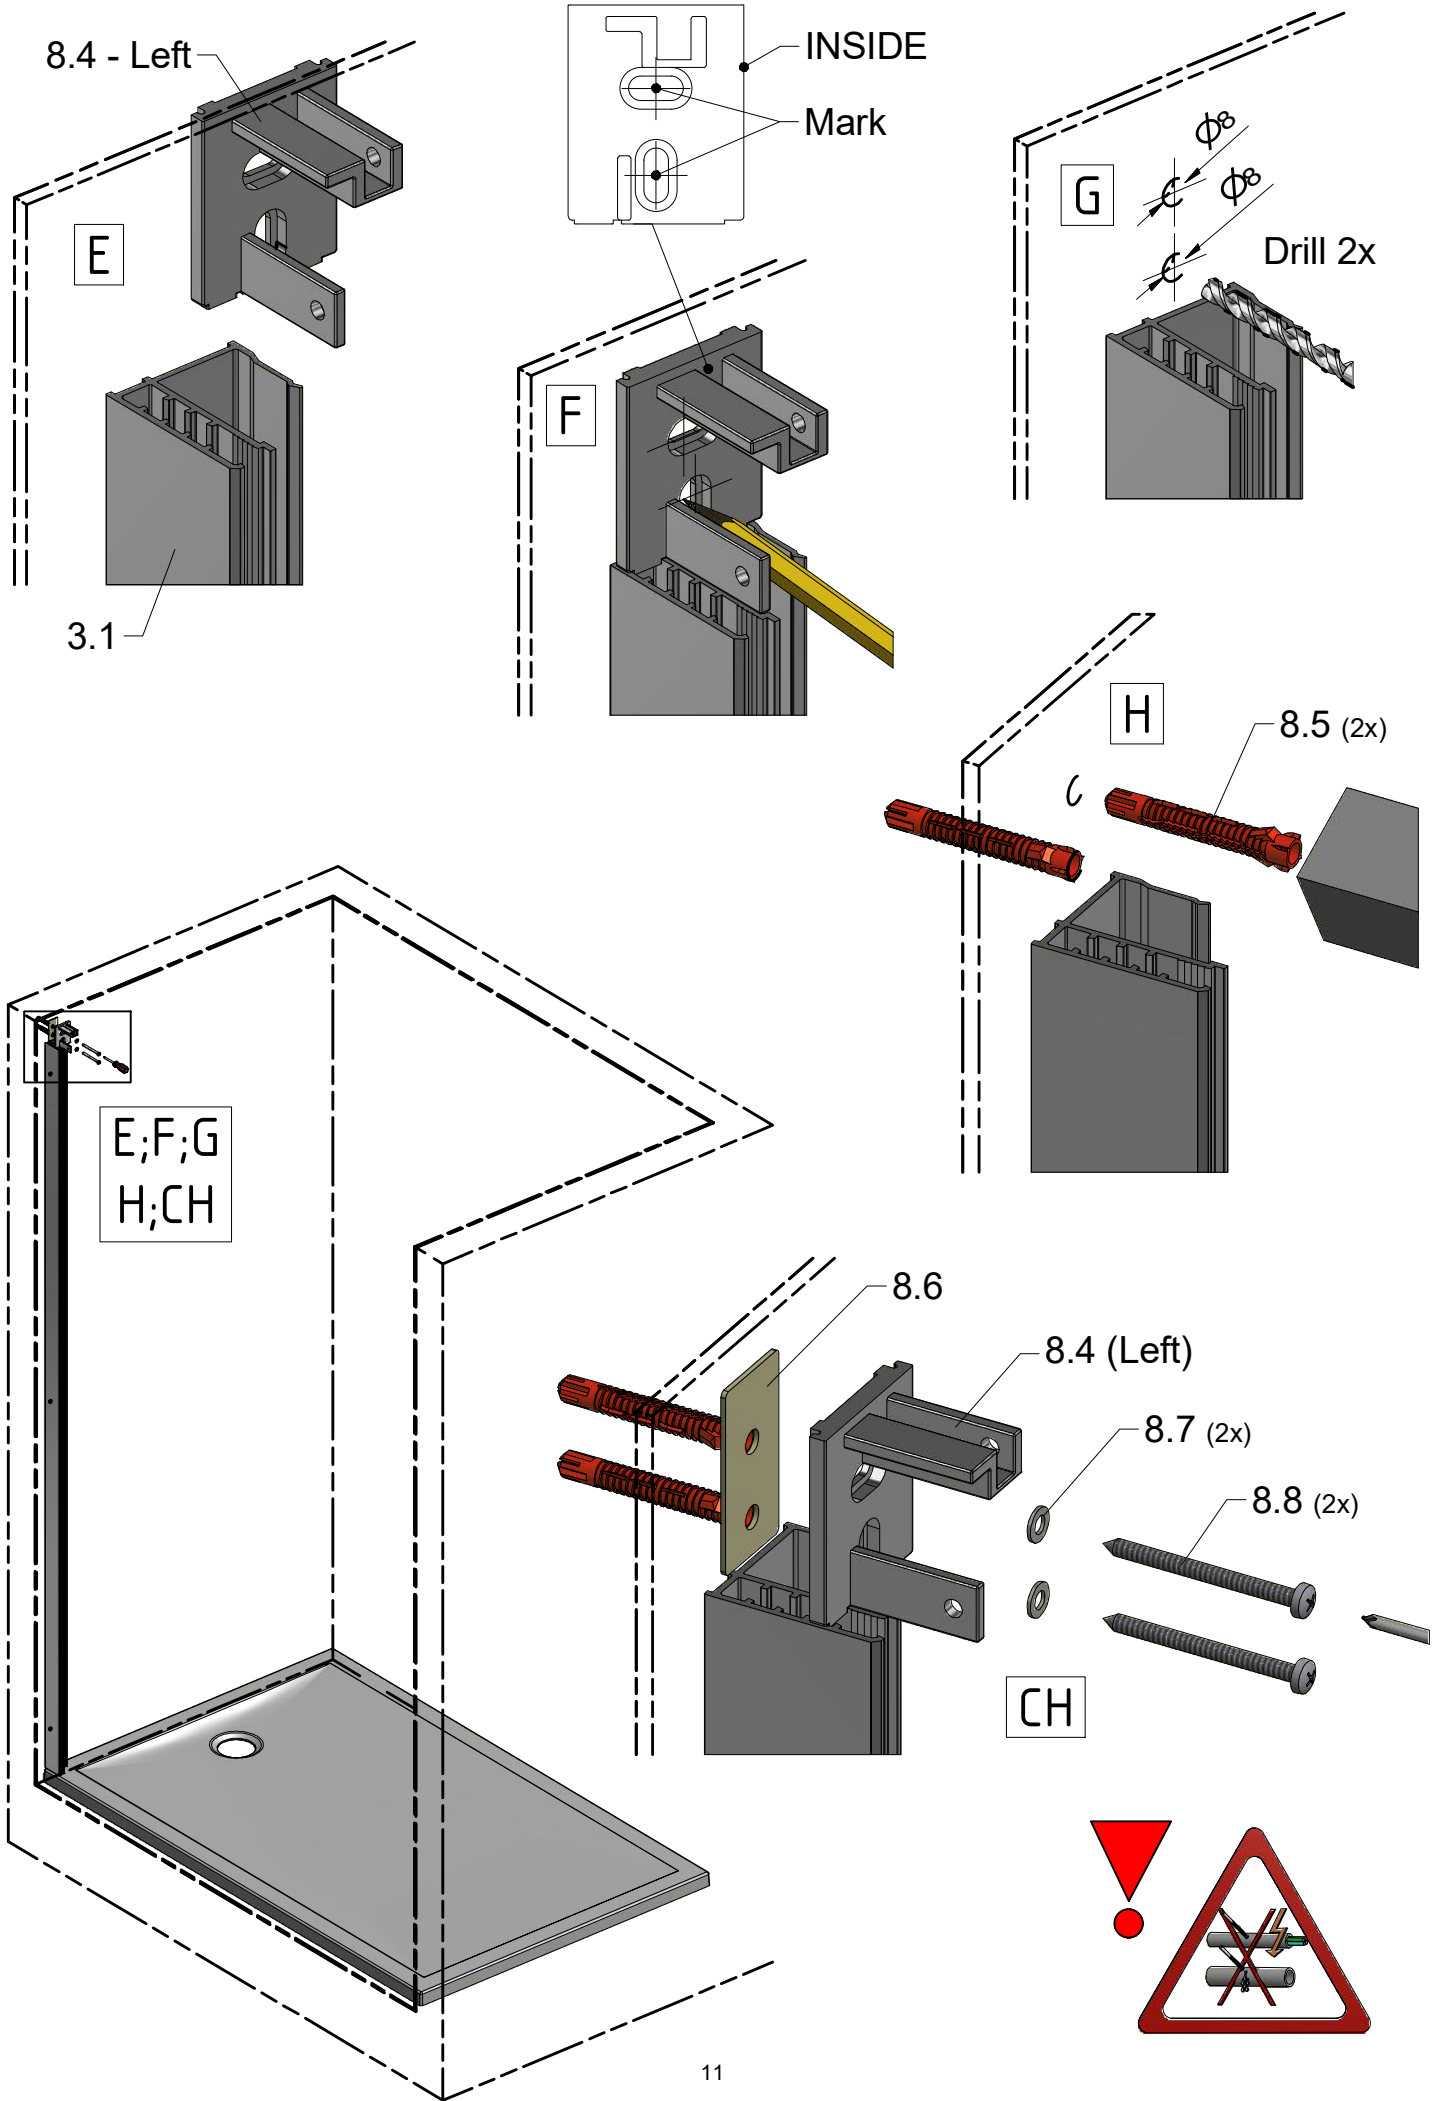

MI FX2	
TYPE	X (mm)
750	725-750
800	875-900
900	875-900
1000	975-1000
1100	1075-1100
1200	1175-1200

Next step in instructions is for left installation
(for right installation - proceed in a mirror image)

LEFT Installation

RIGHT Installation

(for right installation use 8.4 - Right)

(for right installation use 8.4 - Left)

AC

SILICONE

SILICONE
MIN 100mm

Roth Energy and Sanitary Systems