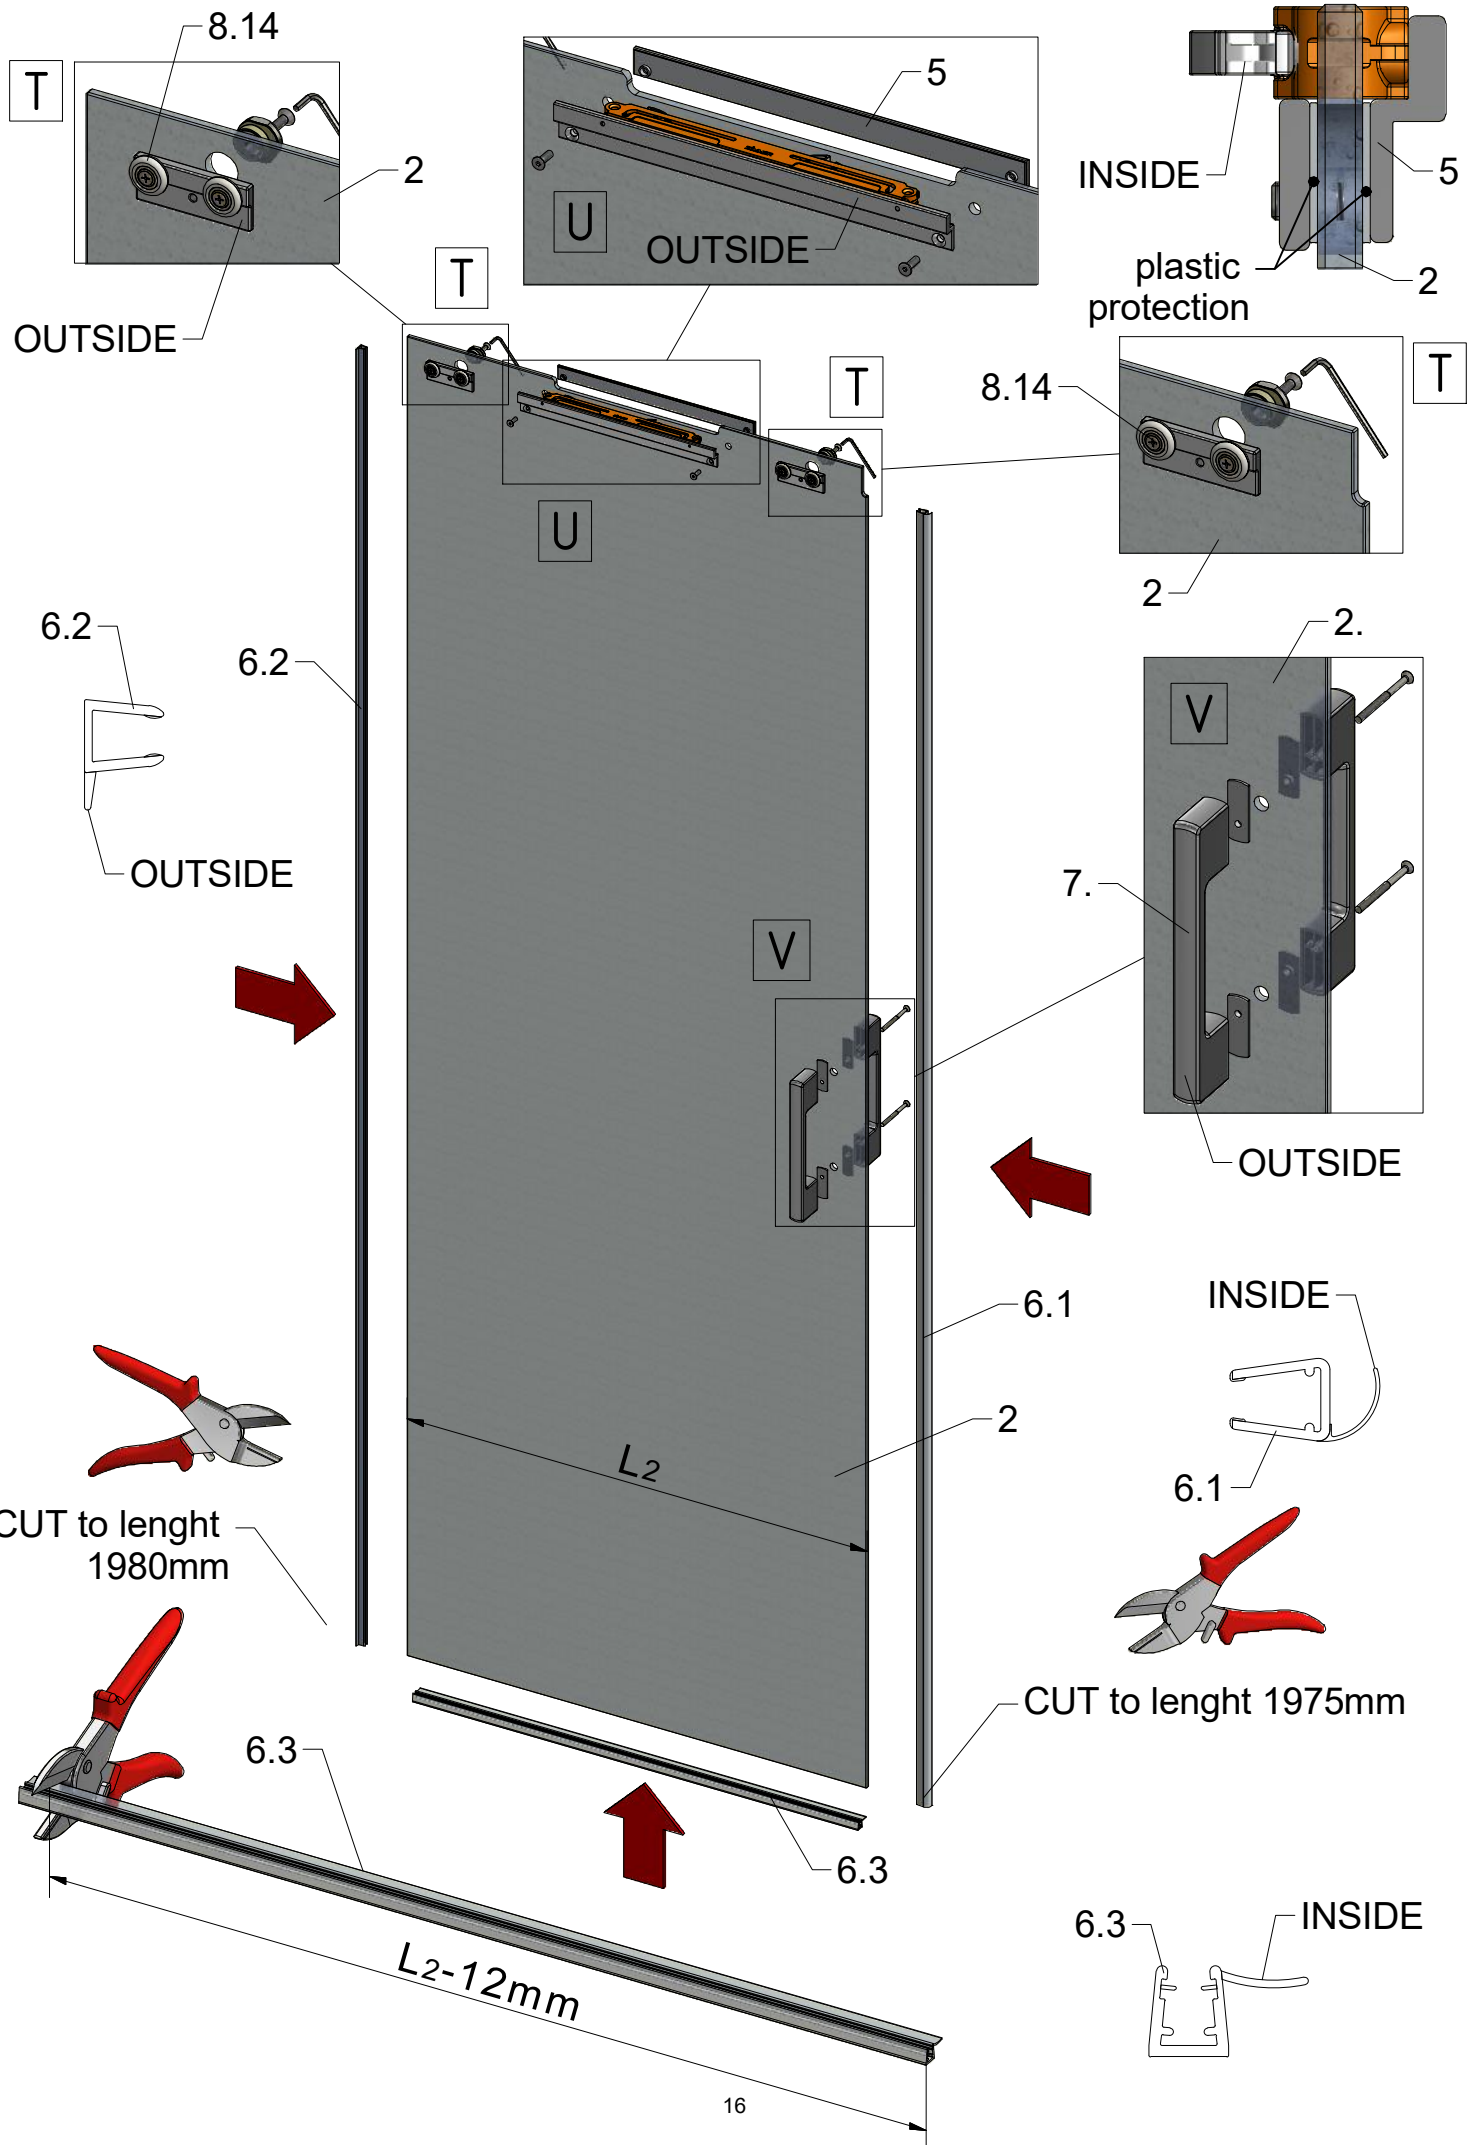

MI FX2	
TYPE	X (mm)
750	725-750
800	875-900
900	875-900
1000	975-1000
1100	1075-1100
1200	1175-1200

Next step in instructions is for left installation
(for right installation - proceed in a mirror image)

LEFT Installation

RIGHT Installation

(for right installation use 8.4 - Right)

(for right installation use 8.4 - Left)

AC

SILICONE

SILICONE
MIN 100mm

Roth Energy and Sanitary Systems