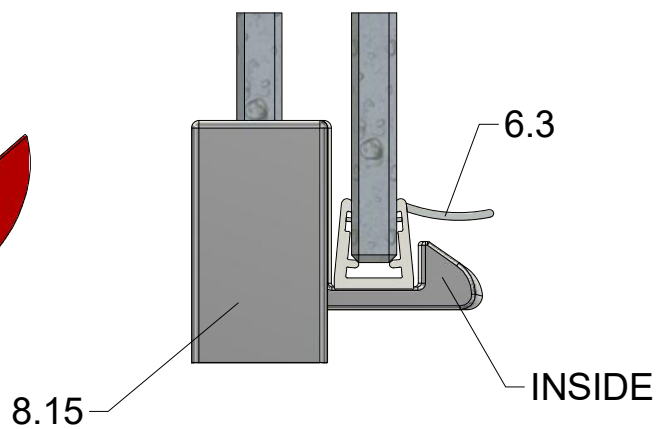

MI FX2	
TYPE	X (mm)
750	725-750
800	875-900
900	875-900
1000	975-1000
1100	1075-1100
1200	1175-1200

Next step in instructions is for left installation
(for right installation - proceed in a mirror image)

LEFT Installation

RIGHT Installation

(for right installation use 8.4 - Right)

(for right installation use 8.4 - Left)

AC

SILICONE

SILICONE
MIN 100mm

Roth Energy and Sanitary Systems