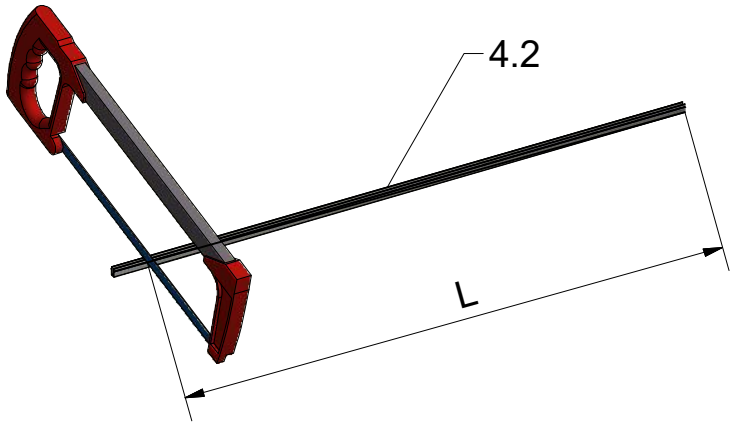

MI FX2	
TYPE	X (mm)
750	725-750
800	875-900
900	875-900
1000	975-1000
1100	1075-1100
1200	1175-1200

Next step in instructions is for left installation
(for right installation - proceed in a mirror image)

LEFT Installation

RIGHT Installation

(for right installation use 8.4 - Right)

(for right installation use 8.4 - Left)

AC

SILICONE

SILICONE
MIN 100mm

Roth Energy and Sanitary Systems