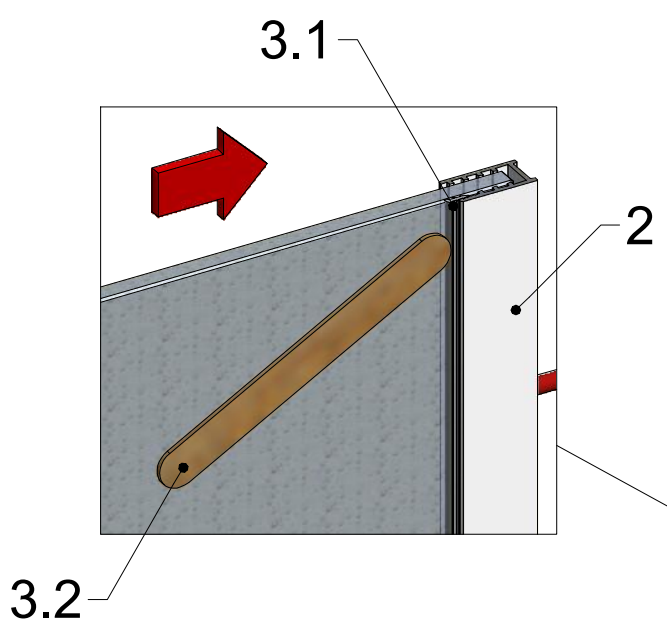

Sealing from interior side