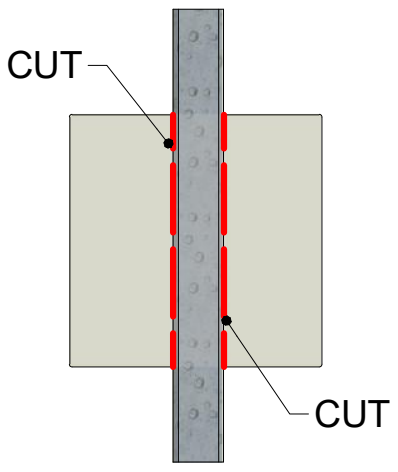

Sealing from interior side