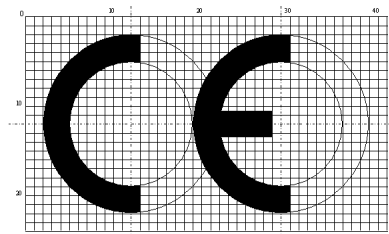

EC Declaration of Conformity

Company: **TRIO Leuchten GmbH**
Address: **Gut Nierhof 17
59757 Arnsberg
Germany**

This declaration of conformity is issued under the sole responsibility of the manufacturer.

Article number / description:

3203103xx fixed suspended luminaire with driver for LED

The object of the declaration described above is in conformity with the relevant Union harmonisation legislation and relevant harmonised standards:

		Related regulations / standards
☒ 2011/65/EU	Directive of the European Parliament and of the council Restriction of use of certain hazardous substances RoHs	Amendment 2015/863
☒ 2009/125/EG	Directive of the European Parliament and of the council Eco design requirements	☒ 1194/2012/EU
☒ 2014/30/EU	Directive of the European Parliament and of the council Electromagnetic compatibility	☒ EN 55015: 2013 ☒ EN 61547: 2009 ☒ EN 61000-3-2: 2014 ☒ EN 61000-3-3: 2013
☒ 2014/35/EU	Directive of the European Parliament and of the council Low voltage directive	☒ EN 60598-1: 2015 + A1:2018 ☒ EN 60598-2-1: 1989 ☐ EN 60598-2-4: 2018 ☒ EN 62471 : 2008 ☒ EN 62493 : 2015

Already issued declarations of conformity lose their validity by this one.

Arnsberg, 12.04.2021
(Place, date)

TRIO Leuchten GmbH
Gut Nierhof 17
59757 Arnsberg
Tel: 02931/9666-0 Fax: 02931/9666-28

Der Geschäftsführer Philipp Müller

(legally binding signature of the issuer)

This conformity certificate states the agreement with the mentioned directives, but does not assure properties as defined by the law on product liability.

Doc. Rev. 07/19