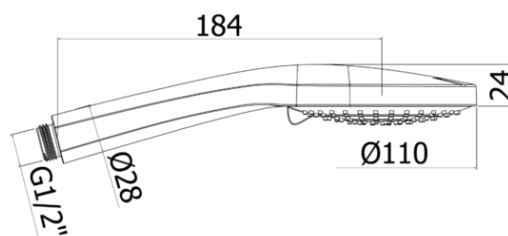

# docce - hand showers

- Ginevra hand-shower complete with:
- Ø110mm
- 1/2"G connection

## ZDOC 125

- CR - Chrome | Chrome
- BO - Matt white | Matt white
- NO - Matt black | Matt black

- Ginevra hand-shower complete with:
- Ø110mm
- 1/2"G connection