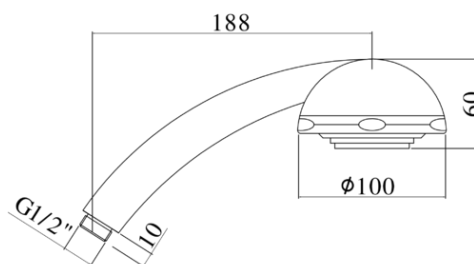

docce - hand showers

- Ischia hand-shower complete with:
- Ø100mm
- 1/2"G connection

ZDOC 045
CR - Chrome | Chrome

- Ischia hand-shower complete with:
- Ø100mm
- 1/2"G connection

ARTICOLO ARTICLE

ZDOC 045

- three spray-functions ABS hand-shower
- standard, massage, soft water jet
- three spray-functions ABS hand-shower
- standard, massage, soft water jet

RAPPORTO PROVA PORTATA FLOW RATE REPORT

		Pressione / Pressure (bar)									
		Uscita outlet	0,5	1	1.5	2	2.5	3	3.5	4	4.5
Portata / Flow rate (l / min)	getto normale - normal jet	4.07	5.78	7.08	8.16	9.19	10.09	10.91	11.69	12.46	13.06
	getto massage - massage jet	6.81	9.71	12.01	14	15.74	17.24	18.85	20.21	21.69	22.85
	getto soft - soft jet	4.54	6.32	7.68	8.89	9.89	10.86	11.7	12.47	13.16	13.78