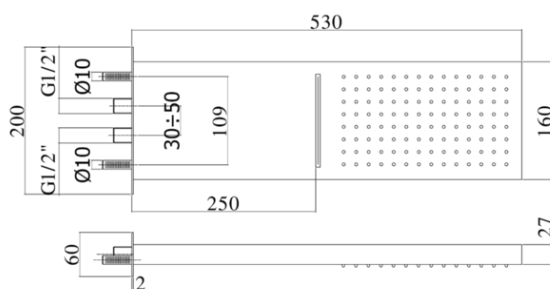

soffioni doccia - shower heads

- CASCADE "Rectangular" metal shower head:
- antiscaling system
- 2-spray functions
- with 1/2"G connections

- CASCADE "Rectangular" metal shower head:
- antiscaling system
- 2-spray functions
- with 1/2"G connections

ARTICOLO ARTICLE

ZSOF 099

- 530x160mm
- 2 inlets
- 530x160mm
- 2 inlets

RAPPORTO PROVA PORTATA FLOW RATE REPORT

	Uscita outlet	Pressione / Pressure (bar)									
		0,5	1	1.5	2	2.5	3	3.5	4	4.5	5
Portata / Flow rate (l / min)	getto pioggia - rain jet	5.67	7.95	9.42	10.45	11	11.28	11.36	11.36	11.33	11.19
	getto cascata - cascade jet	5.8	8.02	9.6	10.6	11.21	11.45	11.46	11.4	11.34	11.22