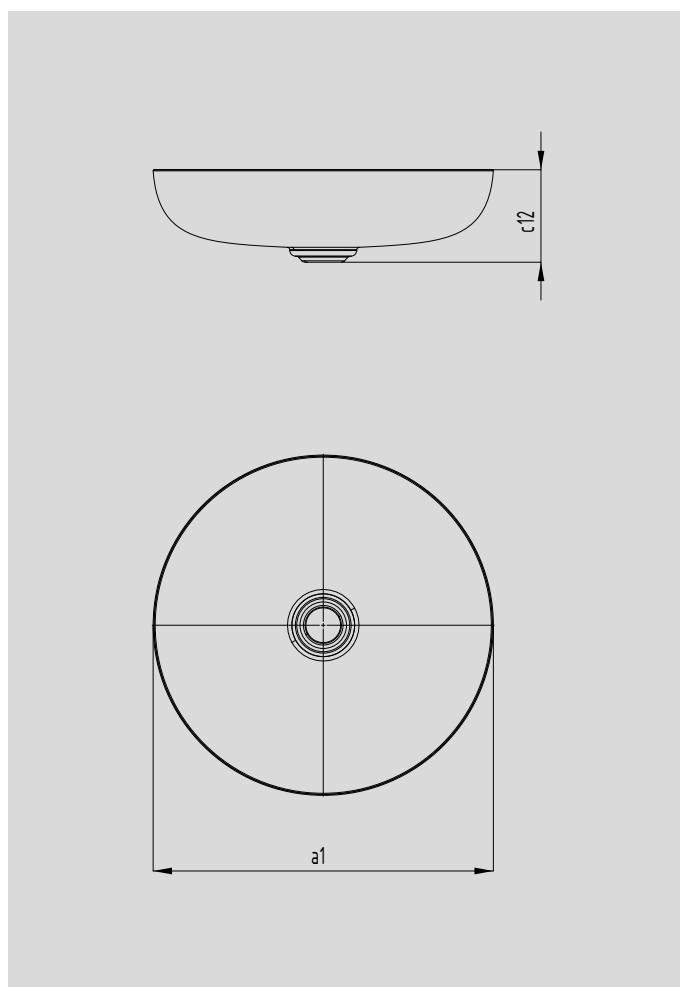

# MIENA WASHBOWL

- Premium products redefine the concept of sophisticated minimalism
- Iconic in bathroom design: ideal for combination with elegant fittings
- Versatile combination with bathtubs and shower surfaces designed for a “perfect match”
- made of KALDEWEI steel enamel - resilient and durable material matched perfectly to the design
- designed by Anke Salomon

Similar illustrations

Model No.		NEW	NEW
External length	a1	3181	3180
Distance basin surface to bottom edge of waste hole	c12	380	450 mm
Weight of the enamelled washbasin in kg		122	122 mm
		5,57	7,37 mm