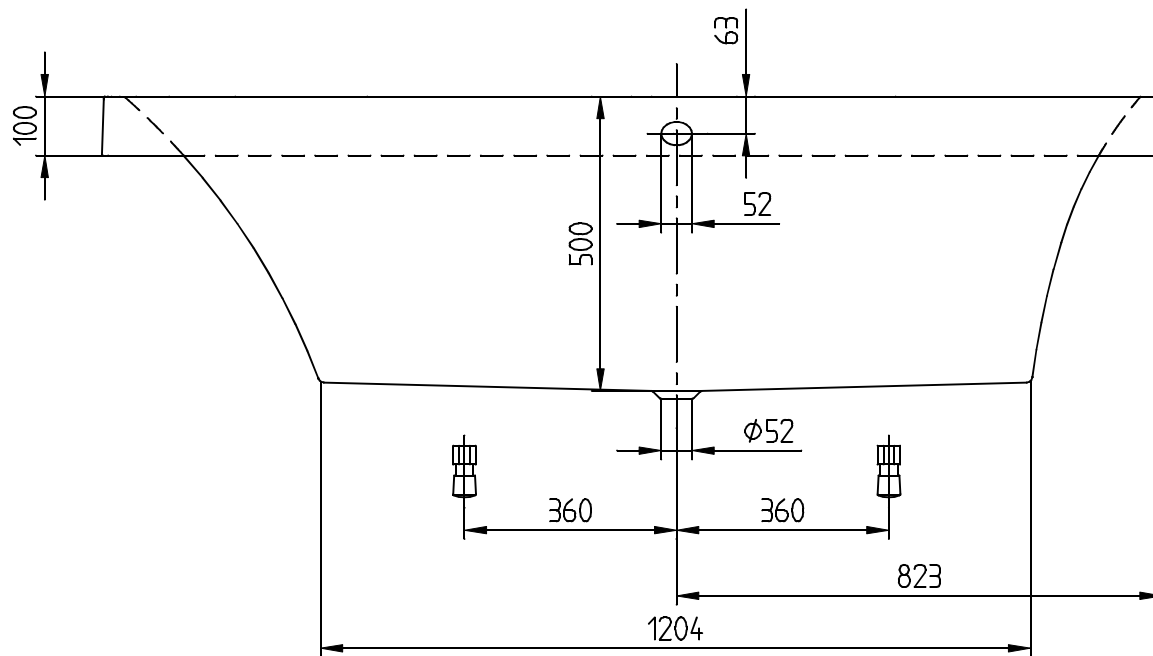

# UBQ180SQR2

## SQUARO

**Villeroy & Boch**  
1748

- This drawing is for information only.
- Dimensions on the actual product can deviate from this drawing.
- Claims about wrong dimensions on product or drawing will not be accepted.

A-A

SQUARO 1800x800 UBQ180SQR2	 <b>Villeroy &amp; Boch</b> 1748
V02/ 20-04-2020	