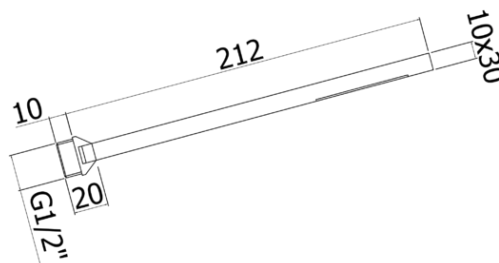

# docce - hand showers

- Premium hand-shower complete with:
- 1/2"G connection

- Premium hand-shower complete with:
- 1/2"G connection