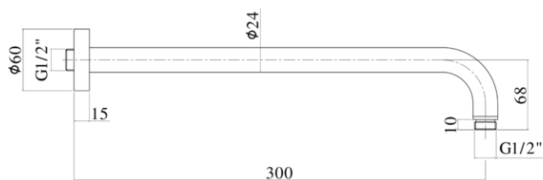

soffioni doccia - shower heads

-
- Luxury shower arm complete with:
 - round wall plate - Ø60mm
 - 1/2" G connections

- Luxury shower arm complete with:
- round wall plate - Ø60mm
- 1/2" G connections

ZSOF 034

ZSOF 035

- CR - Chrome | Chrome
- NO - Matt black | Matt black
- ST - Steel looking finish | Steel looking finish
- BR - Bronze | Bronze

ARTICOLO ARTICLE

ZSOF 034

- with length l. 400mm
- with length l. 400mm

ZSOF 035

- with length l. 300mm
- with length l. 300mm

DOCUMENTI TECNICI TECHNICAL DOCUMENTS