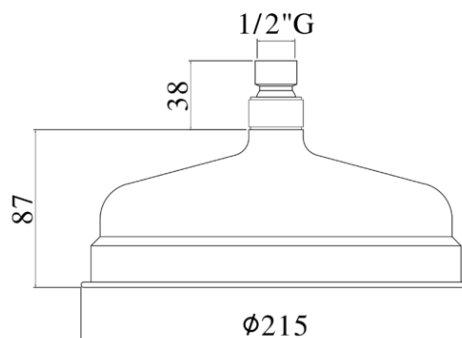

soffioni doccia - shower heads

-
- BELINDA metal shower head:
 - Retrò design
 - 1/2"G swivel joint

ZSOF 046..
 CR - Chrome | Chrome
 BR - Bronze | Bronze

- BELINDA metal shower head:
- Retrò design
- 1/2"G swivel joint

ARTICOLO ARTICLE

ZSOF 046..

- Ø215 mm
- Ø215 mm

RAPPORTO PROVA PORTATA FLOW RATE REPORT

	Uscita outlet	Pressione / Pressure (bar)									
		0,5	1	1.5	2	2.5	3	3.5	4	4.5	5
Portata / Flow rate (l / min)		11.74	16.69	20.2	23.51	26.95	29.56	31.72	33.71	35.53	37.33