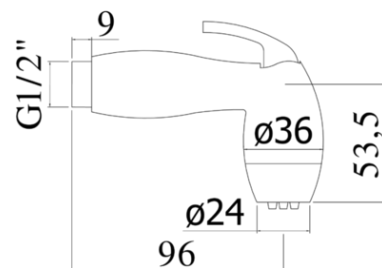

# kit bidet - bidet kit

- 
- WC set complete with:
  - white ABS fixed bracket
  - 1/2"Gx1/2"G/L. 1200mm white PVC hose

**ZACC 257**  
CL - Colour | Colour

- WC set complete with:
- white ABS fixed bracket
- 1/2"Gx1/2"G/L. 1200mm white PVC hose

### ZACC 257

- with white ABS hand-shower for WC set
- with white ABS hand-shower for WC set