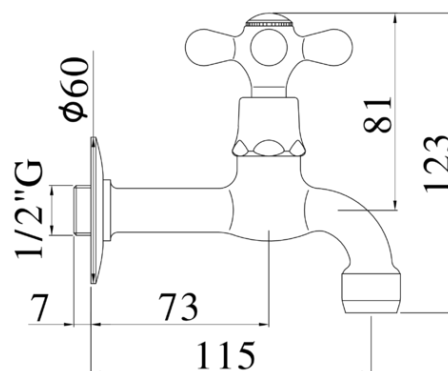

iris-viola

- Long wall tap complete with:
- wall plate - Ø60mm
- 1/2"G connection

- Long wall tap complete with:
- wall plate - Ø60mm
- 1/2"G connection

IRV 213.. / VLV 213..

- CR - Chrome | Chrome
- CO - Chrome + gold finish | Chrome + gold finish
- CC - colour + chrome | colour + chrome
- CG - Colour (glossy white or black) + gold finish | Colour (glossy white or black) + gold finish
- BR - Bronze | Bronze
- RM - Copper | Copper
- GF - Gold finish | Gold finish

ARTICOLO ARTICLE

IRV 213.. / VLV 213..

- with aerator M22x1
- with aerator M22x1

RAPPORTO PROVA PORTATA FLOW RATE REPORT

	Uscita outlet	Pressione / Pressure (bar)									
		0,5	1	1.5	2	2.5	3	3.5	4	4.5	5
Portata / Flow rate (l / min)		10.02	13.97	17.35	20.21	22.53	24.61	26.68	28.53	30.3	31.98