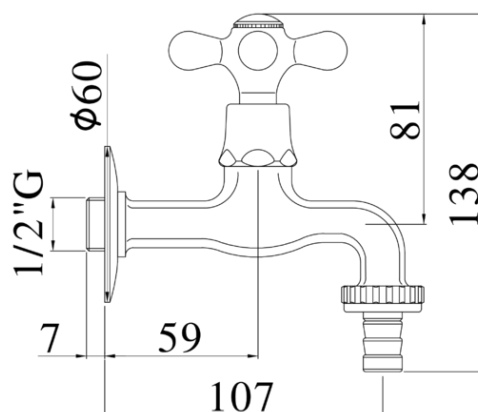

iris-viola

- Wall tap complete with:
- wall plate - Ø60mm

- Wall tap complete with:
- wall plate - Ø60mm

IRV 211.. / VLV 211..

CR - Chrome | Chrome

CO - Chrome + gold finish | Chrome + gold finish

CC - colour + chrome | colour + chrome

CG - Colour (glossy white or black) + gold finish | Colour (glossy white or black) + gold finish

BR - Bronze | Bronze

RM - Copper | Copper

GF - Gold finish | Gold finish

ARTICOLO ARTICLE

IRV 211.. / VLV 211..

- with hose connection
- with 1/2" G x 3/4" G connections
- with hose connection
- with 1/2" G x 3/4" G connections

RAPPORTO PROVA PORTATA FLOW RATE REPORT

		Pressione / Pressure (bar)									
		Uscita outlet	0,5	1	1.5	2	2.5	3	3.5	4	4.5
Portata / Flow rate (l / min)		12.23	17.3	21.49	24.83	27.76	30.5	33.03	35.38	37.47	39.55