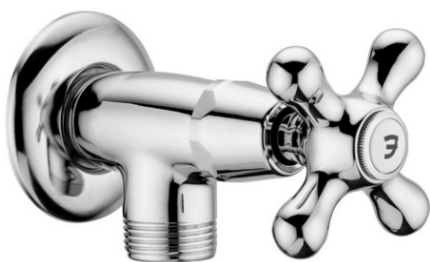

iris-viola

- Wall sink tap complete with:
- wall plate - Ø60mm

- Wall sink tap complete with:
- wall plate - Ø60mm

IRV 206.. / VLV 206..

- CR - Chrome | Chrome
- CO - Chrome + gold finish | Chrome + gold finish
- CC - colour + chrome | colour + chrome
- CG - Colour (glossy white or black) + gold finish | Colour (glossy white or black) + gold finish
- BR - Bronze | Bronze
- RM - Copper | Copper
- GF - Gold finish | Gold finish

ARTICOLO ARTICLE

IRV 206.. / VLV 206..

- with 1/2" wall connection
- with 3/4"G lower connection
- with 1/2" wall connection
- with 3/4"G lower connection

RAPPORTO PROVA PORTATA FLOW RATE REPORT

		Pressione / Pressure (bar)									
		Uscita outlet	0,5	1	1.5	2	2.5	3	3.5	4	4.5
Portata / Flow rate (l / min)		11.64	16.7	20.68	24.04	26.83	29.57	31.91	34.18	36.25	38.28