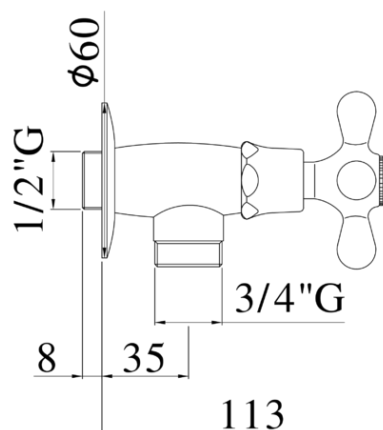

iris-viola

- Wall sink tap complete with:
- wall plate - Ø60mm

- Wall sink tap complete with:
- wall plate - Ø60mm

IRV 206.. / VLV 206..

- CR - Chrome | Chrome
- CO - Chrome + gold finish | Chrome + gold finish
- CC - colour + chrome | colour + chrome
- CG - Colour (glossy white or black) + gold finish | Colour (glossy white or black) + gold finish
- BR - Bronze | Bronze
- RM - Copper | Copper
- GF - Gold finish | Gold finish

ARTICOLO ARTICLE

IRV 206.. / VLV 206..

- with 1/2" wall connection
- with 3/4"G lower connection
- with 1/2" wall connection
- with 3/4"G lower connection

RAPPORTO PROVA PORTATA FLOW RATE REPORT

		Pressione / Pressure (bar)									
		Uscita outlet	0,5	1	1.5	2	2.5	3	3.5	4	4.5
Portata / Flow rate (l / min)		11.64	16.7	20.68	24.04	26.83	29.57	31.91	34.18	36.25	38.28