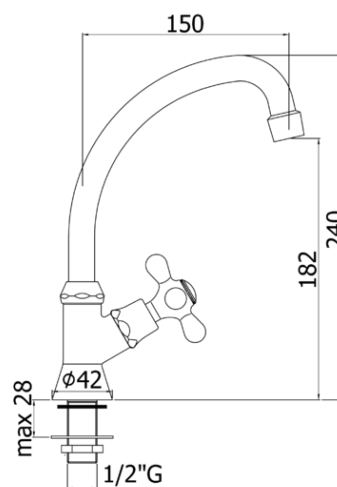

iris-viola

- Sink tap with swivelling spout complete with:
- aerator M22x1
- 1/2"G connection

- Sink tap with swivelling spout complete with:
- aerator M22x1
- 1/2"G connection

IRV 091.. / VLV 091..

CR - Chrome | Chrome

RM - Copper | Copper

GF - Gold finish | Gold finish

ARTICOLO ARTICLE

IRV 091.. / VLV 091..

- with "C" spout - $\phi 18 \times 150$ mm
- with "C" spout - $\phi 18 \times 150$ mm

RAPPORTO PROVA PORTATA FLOW RATE REPORT