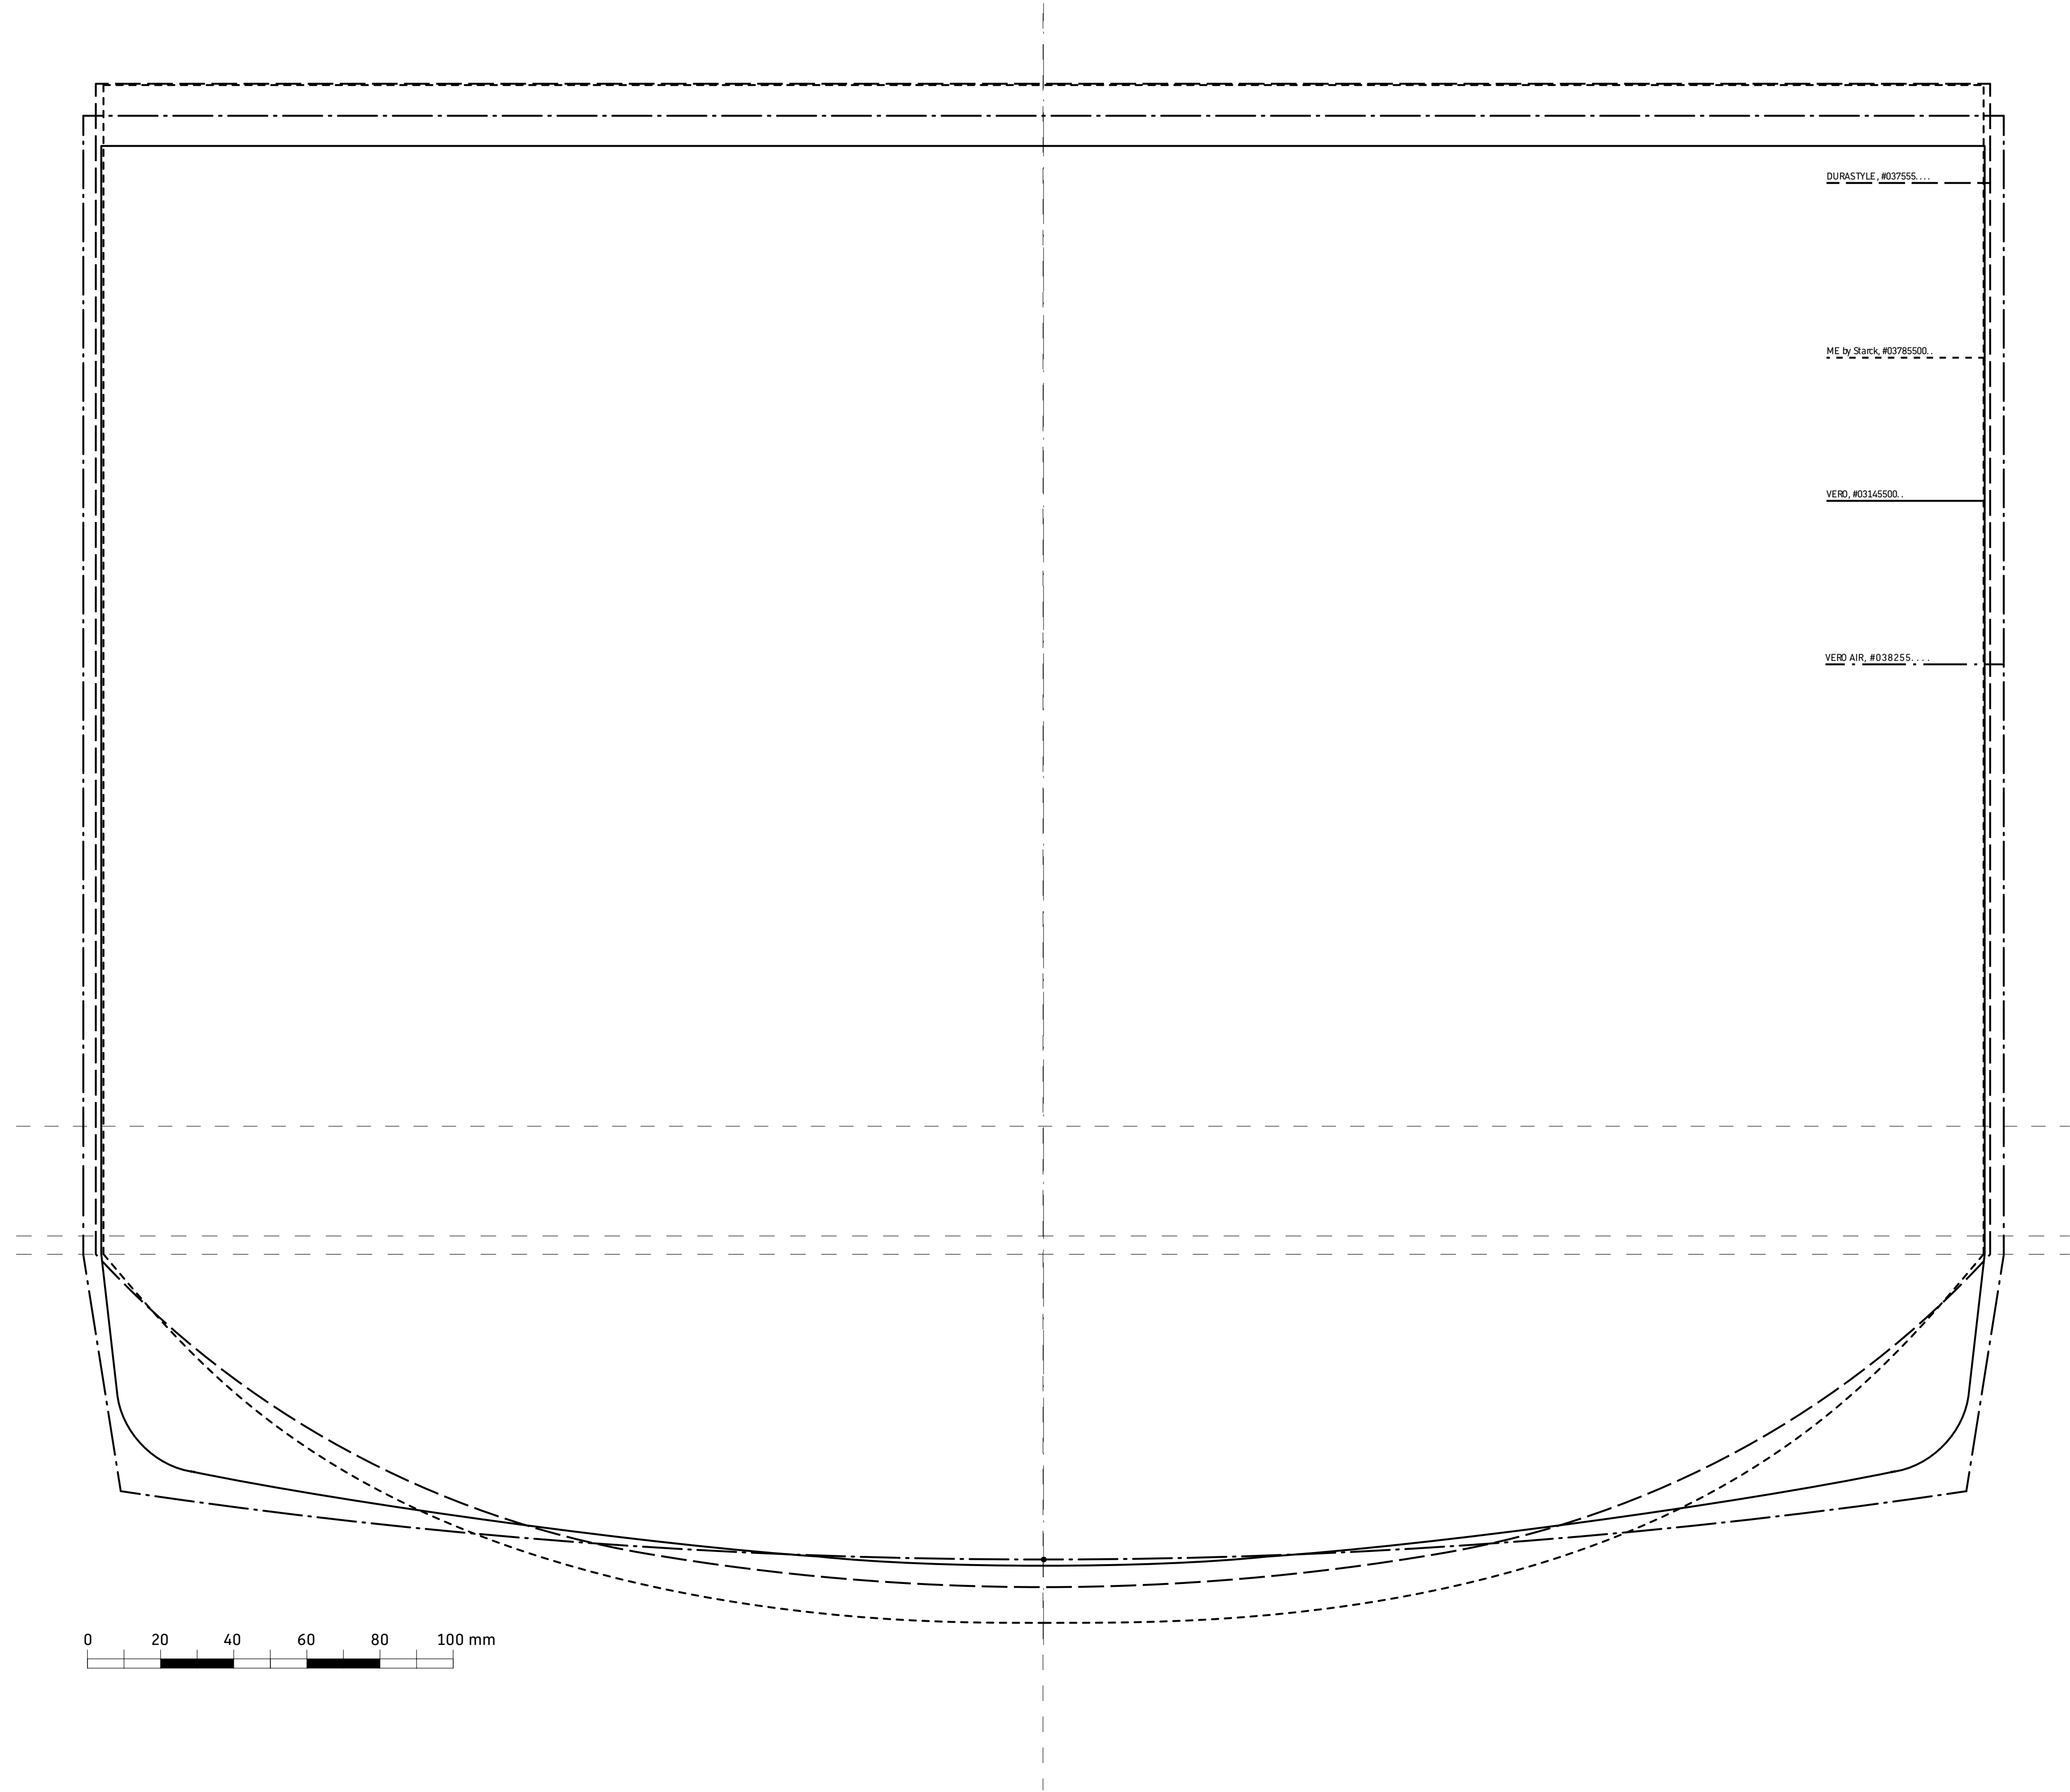

DURASTYLE, #037555...

ME, by Shark, #03785500...

VERO, #03145500...

VERO AIR, #038255...

0 20 40 60 80 100 mm