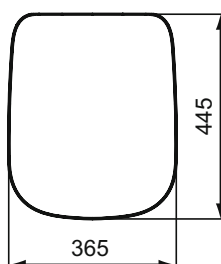

TOILET SEATS

Esedra

Article-No.: **T318101**

Seat & cover

Tesi Soft Close seat & cover with Easy Take Off hinges, made of Duroplast.

Colour: 01 - White

Features:

- Thin seat
- Soft Close Seat Single

More product details:

Type:	Toilet seat
Style:	Contemporary
Net Weight (kg):	2.40
Material:	Plastic
Height (mm):	50
Width (mm):	365
Depth (mm):	445
Hinge Mechanism:	Soft Close
Shape:	Curved
Fixing:	Top fixing hinge