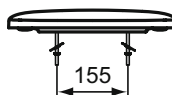

TOILET SEATS

Esedra

Article-No.: **T318101**

Seat & cover

Tesi Soft Close seat & cover with Easy Take Off hinges, made of Duroplast.

Colour: 01 - White

Features:

- Thin seat
- Soft Close Seat Single

More product details:

Type:	Toilet seat
Style:	Contemporary
Net Weight (kg):	2.40
Material:	Plastic
Height (mm):	50
Width (mm):	365
Depth (mm):	445
Hinge Mechanism:	Soft Close
Shape:	Curved
Fixing:	Top fixing hinge