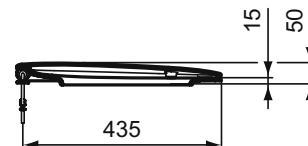

TOILET SEATS

Esedra

Article-No.: **T318101**

Seat & cover

Tesi Soft Close seat & cover with Easy Take Off hinges, made of Duroplast.

Colour: 01 - White

Features:

- Thin seat
- Soft Close Seat Single

More product details:

Type:	Toilet seat
Style:	Contemporary
Net Weight (kg):	2.40
Material:	Plastic
Height (mm):	50
Width (mm):	365
Depth (mm):	445
Hinge Mechanism:	Soft Close
Shape:	Curved
Fixing:	Top fixing hinge