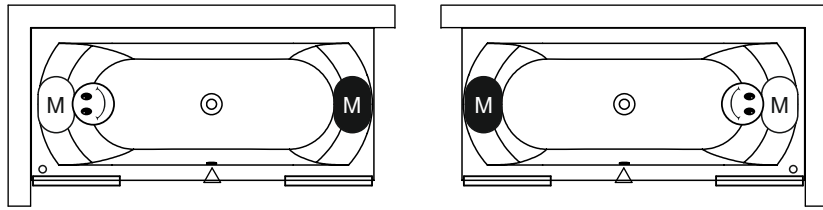

LIMA

This high-gloss white acrylic bath has a back that is round shaped in two-ways, creating a comfortable lying shape. It is bath is symmetrical in the larger sizes. The smaller sizes only have a right-hand version. The bath is also in at the foot end rounded in two directions. The bath drain is located in the middle of the bottom. You will find the drain knob on the long side of the bath.

Right type

Left type

-  Motor in Air or Flow (Hydro or Aero)
Hydro motor in Joy and Bliss (Hydro + Aero)
-  Aero Motor in Joy and Bliss (Hydro + Aero)
-  Control panel
-  Cleanpool inlet
-  Service hatch