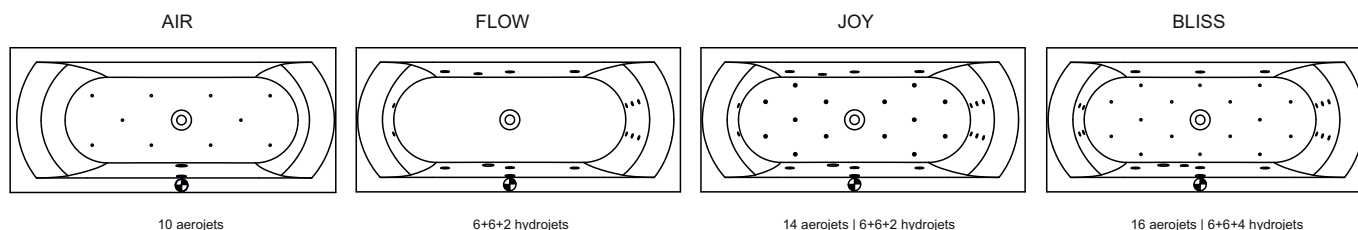

LIMA

This high-gloss white acrylic bath has a back that is round shaped in two-ways, creating a comfortable lying shape. It is bath is symmetrical in the larger sizes. The smaller sizes only have a right-hand version. The bath is also in at the foot end rounded in two directions. The bath drain is located in the middle of the bottom. You will find the drain knob on the long side of the bath.

Article nr.	L x W x H (cm)	Volume* (ltr)	Weight (kg)	Water height (cm)	Option Rihopool**
B049001005	150 x 70 x 45	80	19	37	Air / Flow / Joy / Bliss
B050001005	160 x 70 x 45	95	21	37	Air / Flow / Joy / Bliss
B051001005	170 x 75 x 45	130	23	37	Air / Flow / Joy / Bliss
B052001005	180 x 80 x 49	195	27	41	Air / Flow / Joy / Bliss
B053001005	190 x 90 x 49	240	30	41	Air / Flow / Joy / Bliss
B054001005	200 x 90 x 49,5	270	30	41	Air / Flow / Joy / Bliss

* The contents of the baths are measured including the (average) volume of one person.

** Rihopool whirlpool systems already include a legset.

Additional to purchase

*Bij whirlpools is de
poetset inbegrepen!*