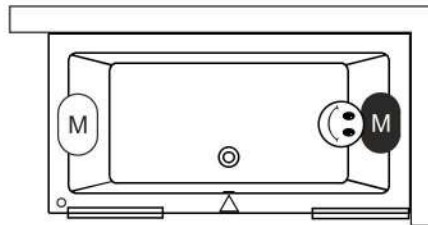

Additional to purchase

Whirlpools already include a legset!

207093
207095

70, 75 & 80 width bathtubs
90 width bathtubs

	Mc Alpine	Viega Multitplex Trio	Viega Multiplex	Riho zwart
B132 ~ B138	70cm 208867	70cm 208873	70cm 208875	105cm 208711
B132 ~ B138 PLUG&PLAY	100cm 208869	100cm 208874	100cm 208876	

Optional to purchase

Headrest 17
207041

Headrest 19
207043

Headrest 19
207044

Headrest 12
207033

Headrest 12
207034

See lower

Inspection hatch
207019

Right type

Left type

Motor in Air or Flow
(Hydro or Aero)
Hydro motor in Joy and Bliss
(Hydro + Aero)

Aero Motor in Joy and Bliss
(Hydro + Aero)

Control panel

Cleanpool inlet

Service hatch

BAD SCHERM	Scandic X107	Scandic X108	Scandic X109	Scandic X109V	Scandic X409	Scandic X500	Novik Z107	Novik Z500	Grid GB501	Lucid GD501

Model	A	B	C	D	E	F	G	H
B138001	160	70	47	144	111	44	54	X
B132001	170	75	47	154	115	49	59	28
B132015005 | B132016005								51
B133001	180	80	47,5	164	125	54	64	28
B133015005 | B133016005								56
B134001	180	90	48	158	119	63	70	28
B134014005 | B134015005								62
B135001	190	80	47,5	174	135	54	64	28
B135014005 | B0135015005								56
B136001	190	90	47,5	174	135	64	74	28
B136014005 | B136015005								62
B137001	200	90	47,5	184	146	64	74	28
B137014005 | B137015005								66

Data is subject to changes and/or errors