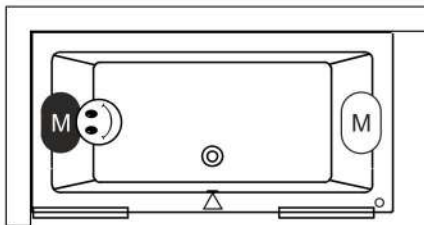

Additional to purchase

Whirlpools already include a legset!

207093
207095

70, 75 & 80 width bathtubs
90 width bathtubs

	Mc Alpine	Viega Multitplex Trio	Viega Multiplex	Riho zwart
B132 ~ B138	70cm 208867	70cm 208873	70cm 208875	105cm 208711
B132 ~ B138 PLUG&PLAY	100cm 208869	100cm 208874	100cm 208876	

Optional to purchase

Headrest 17
207041

Headrest 19
207043

Headrest 19
207044

Headrest 12
207033

Headrest 12
207034

See lower

Inspection hatch
207019

Right type

Left type

Motor in Air or Flow
(Hydro or Aero)
Hydro motor in Joy and Bliss
(Hydro + Aero)

Aero Motor in Joy and Bliss
(Hydro + Aero)

Control panel

Cleanpool inlet

Service hatch

BAD SCHERM	Scandic X107	Scandic X108	Scandic X109	Scandic X109V	Scandic X409	Scandic X500	Novik Z107	Novik Z500	Grid GB501	Lucid GD501

Model	A	B	C	D	E	F	G	H
B138001	160	70	47	144	111	44	54	X
B132001	170	75	47	154	115	49	59	28
B132015005 | B132016005								51
B133001	180	80	47,5	164	125	54	64	28
B133015005 | B133016005								56
B134001	180	90	48	158	119	63	70	28
B134014005 | B134015005								62
B135001	190	80	47,5	174	135	54	64	28
B135014005 | B0135015005								56
B136001	190	90	47,5	174	135	64	74	28
B136014005 | B136015005								62
B137001	200	90	47,5	184	146	64	74	28
B137014005 | B137015005								66

Data is subject to changes and/or errors