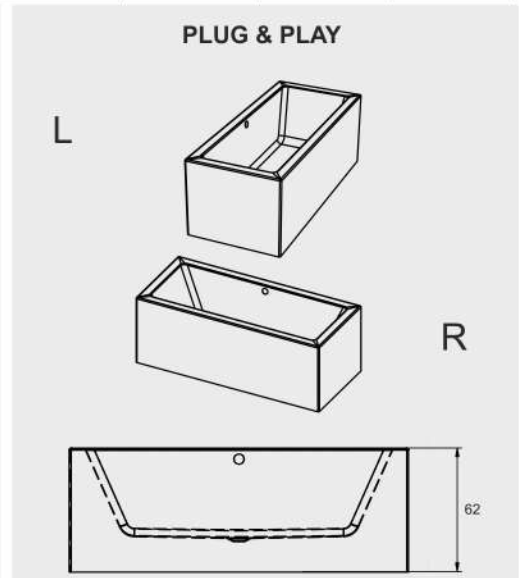

Motor in Air or Flow
(Hydro or Aero)
Hydro motor in Joy and Bliss
(Hydro + Aero)

Aero Motor in Joy and Bliss
(Hydro + Aero)

Control panel

Cleanpool inlet

Service hatch

BAD SCHERM	Scandic X107	Scandic X108	Scandic X109	Scandic X109V	Scandic X409	Scandic X500	Novik Z107	Novik Z500	Grid GB501	Lucid GD501

Model	A	B	C	D	E	F	G	H
B138001	160	70	47	144	111	44	54	X
B132001	170	75	47	154	115	49	59	28
B132015005 | B132016005								51
B133001	180	80	47,5	164	125	54	64	28
B133015005 | B133016005								56
B134001	180	90	48	158	119	63	70	28
B134014005 | B134015005								62
B135001	190	80	47,5	174	135	54	64	28
B135014005 | B0135015005								56
B136001	190	90	47,5	174	135	64	74	28
B136014005 | B136015005								62
B137001	200	90	47,5	184	146	64	74	28
B137014005 | B137015005								66