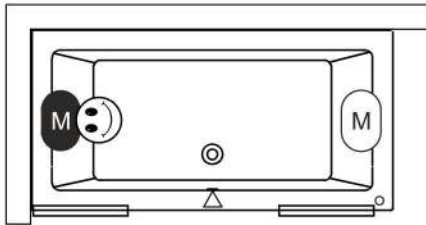

Additional to purchase

Whirlpools already include a legset!

207093
207095

70, 75 & 80 width bathtubs
90 width bathtubs

	Mc Alpine	Viega Multitplex Trio	Viega Multiplex	Riho zwart
B132 ~ B138	70cm 208867	70cm 208873	70cm 208875	105cm 208711
B132 ~ B138 PLUG&PLAY	100cm 208869	100cm 208874	100cm 208876	

Optional to purchase

Headrest 17
207041

Headrest 19
207043

Headrest 19
207044

Headrest 12
207033

Headrest 12
207034

See lower

Inspection hatch
207019

Right type

Left type

Motor in Air or Flow
(Hydro or Aero)
Hydro motor in Joy and Bliss
(Hydro + Aero)

Aero Motor in Joy and Bliss
(Hydro + Aero)

Control panel

Cleanpool inlet

Service hatch

BAD SCHERM	Scandic X107	Scandic X108	Scandic X109	Scandic X109V	Scandic X409	Scandic X500	Novik Z107	Novik Z500	Grid GB501	Lucid GD501

Model	A	B	C	D	E	F	G	H
B138001	160	70	47	144	111	44	54	X
B132001	170	75	47	154	115	49	59	28
B132015005 | B132016005								51
B133001	180	80	47,5	164	125	54	64	28
B133015005 | B133016005								56
B134001	180	90	48	158	119	63	70	28
B134014005 | B134015005								62
B135001	190	80	47,5	174	135	54	64	28
B135014005 | B0135015005								56
B136001	190	90	47,5	174	135	64	74	28
B136014005 | B136015005								62
B137001	200	90	47,5	184	146	64	74	28
B137014005 | B137015005								66

Data is subject to changes and/or errors