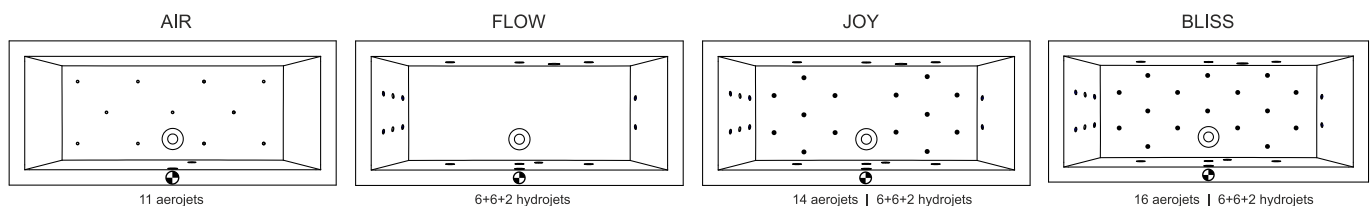

LUGO

This bath is available in high-gloss white and some sizes also in matt white. Lugo has a tight lowrim of 1 cm. The bath is nicely designed with a symmetrical bath shape. The bottom of the bath is almost completely flat, which makes it possible to stand in this bath. The drain knob is located in the long side of the bath and the drain cap is in the middle of the bottom, against the long side. The bath is available in many sizes, which makes it suitable for almost any bathroom.

Article nr.	L x W x H (cm)	Volume** (ltr)	Weight (kg)	Water depth (cm)	Option Rihopool***
B138001005	160 x 70 x 47	154	23	39	Air / Flow / Joy / Bliss
B132001005	170 x 75 x 47	170	25	39	Air / Flow / Joy / Bliss
B132001105 matt white	170 x 75 x 47	170	25	39	Air / Flow / Joy / Bliss
B133001005	180 x 80 x 47,5	215	26	39,5	Air / Flow / Joy / Bliss
B133001105 matt white	180 x 80 x 47,5	215	26	39,5	Air / Flow / Joy / Bliss
B134001005	180 x 90 x 48	250	31	40	Air / Flow / Joy / Bliss
B135001005	190 x 80 x 47,5	235	30	39,5	Air / Flow / Joy / Bliss
B136001005	190 x 90 x 47,5	290	32	39,5	Air / Flow / Joy / Bliss
B136001105 matt white	190 x 90 x 47,5	290	32	39,5	Air / Flow / Joy / Bliss
B137001005	200 x 90 x 47,5	310	35	39,5	Air / Flow / Joy / Bliss
B132015005 (R) P&P* B132016005 (L) P&P*	170 x 75 x 62	170	50	39	x
B133015005 (R) P&P* B133016005 (L) P&P*	180 x 80 x 62	215	51	39,5	x
B134014005 (R) P&P* B134015005 (L) P&P*	180 x 90 x 62	250	54	40	x
B135014005 (R) P&P* B135015005 (L) P&P*	190 x 80 x 62	235	53	39,5	x
B136014005 (R) P&P* B136015005 (L) P&P*	190 x 90 x 62	290	58	39,5	x
B137014005 (R) P&P* B137015005 (L) P&P*	200 x 90 x 62	310	62	39,5	x

* Plug&Play are versions with acryl bonded panels for corner placing. These baths include a legset.

** The contents of the baths are measured including the (average) volume of one person.

*** Rihopool whirlpoolsystems already include a legset.