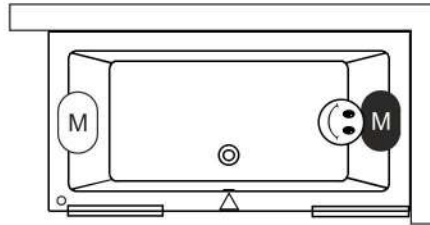

Additional to purchase

Whirlpools already include a legset!

207093
207095

70, 75 & 80 width bathtubs
90 width bathtubs

	Mc Alpine	Viega Multitplex Trio	Viega Multiplex	Riho zwart
B132 ~ B138	70cm 208867	70cm 208873	70cm 208875	105cm 208711
B132 ~ B138 PLUG&PLAY	100cm 208869	100cm 208874	100cm 208876	

Optional to purchase

Headrest 17
207041

Headrest 19
207043

Headrest 19
207044

Headrest 12
207033

Headrest 12
207034

See lower

Inspection hatch
207019

Right type

Left type

Motor in Air or Flow
(Hydro or Aero)
Hydro motor in Joy and Bliss
(Hydro + Aero)

Aero Motor in Joy and Bliss
(Hydro + Aero)

Control panel

Cleanpool inlet

Service hatch

BAD SCHERM	Scandic X107	Scandic X108	Scandic X109	Scandic X109V	Scandic X409	Scandic X500	Novik Z107	Novik Z500	Grid GB501	Lucid GD501

Model	A	B	C	D	E	F	G	H
B138001	160	70	47	144	111	44	54	X
B132001	170	75	47	154	115	49	59	28
B132015005 | B132016005								51
B133001	180	80	47,5	164	125	54	64	28
B133015005 | B133016005								56
B134001	180	90	48	158	119	63	70	28
B134014005 | B134015005								62
B135001	190	80	47,5	174	135	54	64	28
B135014005 | B0135015005								56
B136001	190	90	47,5	174	135	64	74	28
B136014005 | B136015005								62
B137001	200	90	47,5	184	146	64	74	28
B137014005 | B137015005								66

Data is subject to changes and/or errors