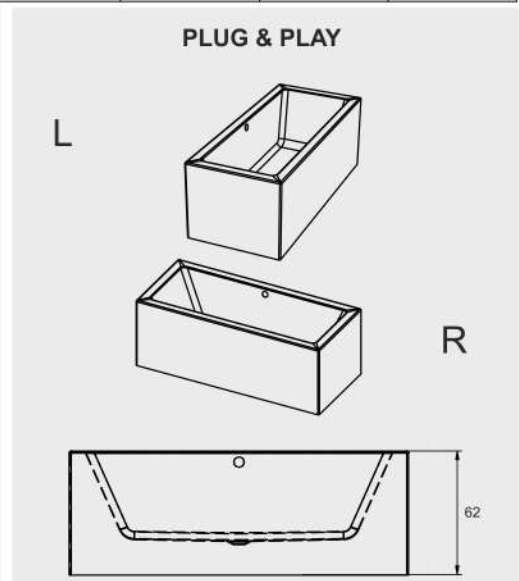

Motor in Air or Flow
(Hydro or Aero)
Hydro motor in Joy and Bliss
(Hydro + Aero)

Aero Motor in Joy and Bliss
(Hydro + Aero)

Control panel

Cleanpool inlet

Service hatch

BAD SCHERM	Scandic X107	Scandic X108	Scandic X109	Scandic X109V	Scandic X409	Scandic X500	Novik Z107	Novik Z500	Grid GB501	Lucid GD501

Model	A	B	C	D	E	F	G	H
B138001	160	70	47	144	111	44	54	X
B132001	170	75	47	154	115	49	59	28
B132015005 | B132016005								51
B133001	180	80	47,5	164	125	54	64	28
B133015005 | B133016005								56
B134001	180	90	48	158	119	63	70	28
B134014005 | B134015005								62
B135001	190	80	47,5	174	135	54	64	28
B135014005 | B0135015005								56
B136001	190	90	47,5	174	135	64	74	28
B136014005 | B136015005								62
B137001	200	90	47,5	184	146	64	74	28
B137014005 | B137015005								66