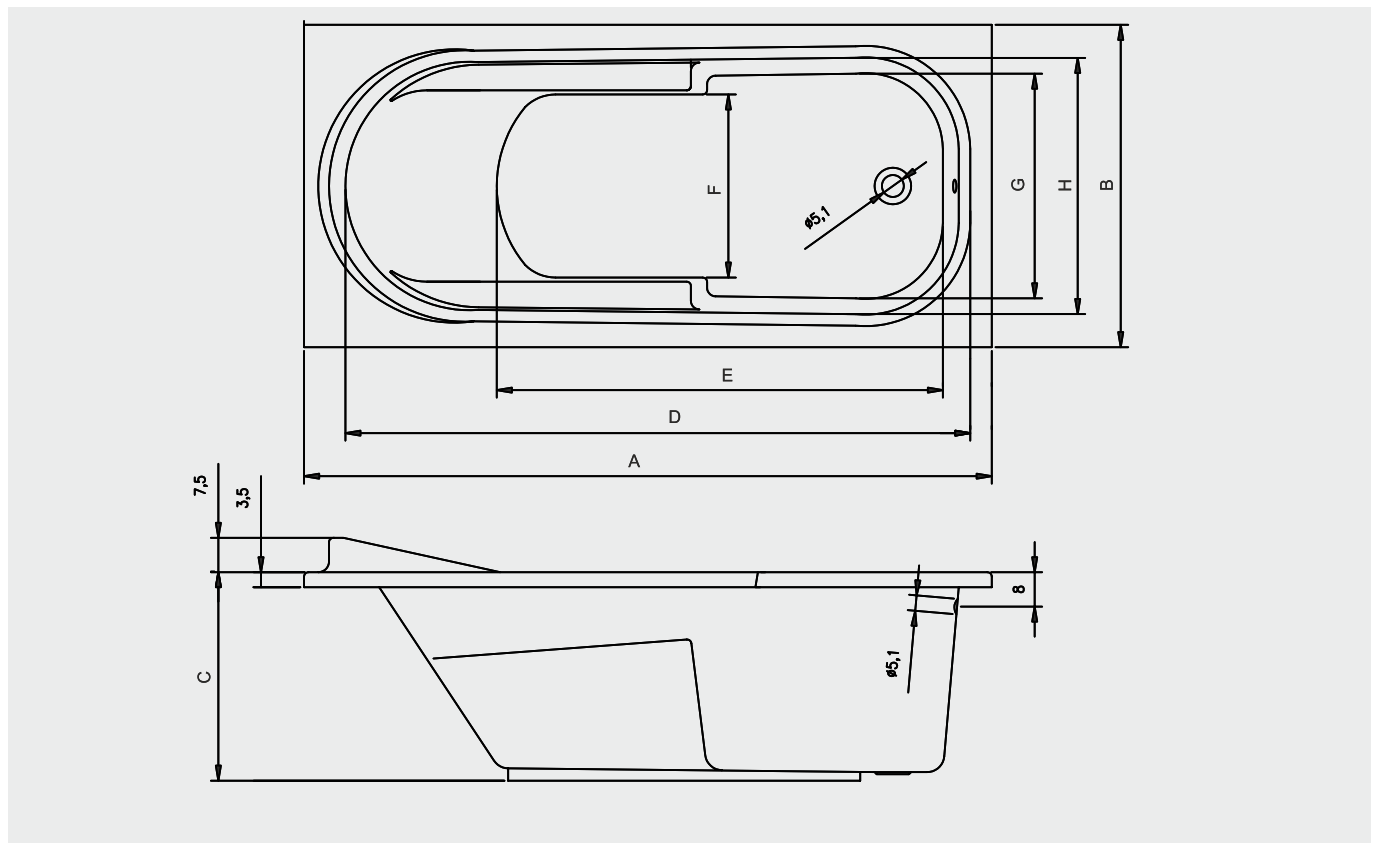

## Bath screen

Scandic X107 | Scandic X108\* | Scandic X109\* | Scandic 109V | Scandic X409 | Novik Z107\* | Grid GB501\* | Lucid GD501\* | Novik Z500\* | Scandic X500\*

\* The bathscreen can't open inwards because of a rising edge on the head side of the tub.

BATH	Front panel	Side panel	Height (cm)
B004001005	209294	209279	57
B002001005	209296	209280	57
B001001005	209298	209280	57
B003001005	209303	209281	57

	A	B	C	D	E	F	G	H
B004001005	140	70	47	124	100	43	51	57
B002001005	150	75	47,5	133	100	44	52,5	58,5
B001001005	160	75	43,5	138	111	44,5	52,5	58,5
B003001005	175	80	48,5	158	123	45	56	64