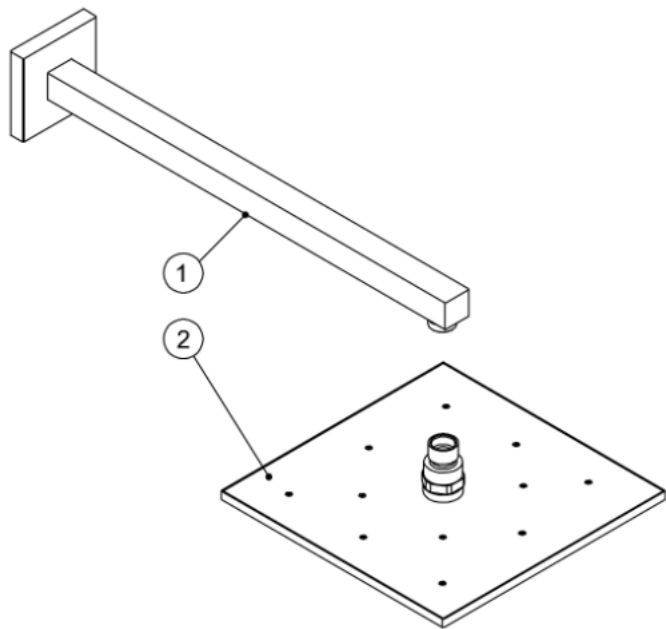

SPARE PARTS 134233

Num

Sku

Description of the part

1

13413940

Wall-mounted arm-13413940

2

13413826

Shower head-13413826