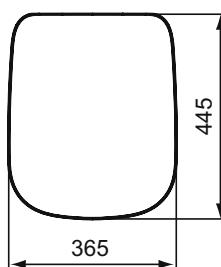

TOILET SEATS

Esedra

Article-No.: **T318201**

Seat & cover

Tesi seat & cover with metal hinges, made of Duroplast.

Colour: 01 - White

Features:

· Thin seat

More product details:

Type:	Toilet seat
Style:	Contemporary
Net Weight (kg):	2.40
Material:	Plastic
Height (mm):	50
Width (mm):	365
Depth (mm):	445
Hinge Mechanism:	Normal Close
Shape:	Curved
Fixing:	Top fixing hinge