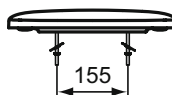

TOILET SEATS

Esedra

Article-No.: **T318201**

Seat & cover

Tesi seat & cover with metal hinges, made of Duroplast.

Colour: 01 - White

Features:

· Thin seat

More product details:

Type:	Toilet seat
Style:	Contemporary
Net Weight (kg):	2.40
Material:	Plastic
Height (mm):	50
Width (mm):	365
Depth (mm):	445
Hinge Mechanism:	Normal Close
Shape:	Curved
Fixing:	Top fixing hinge