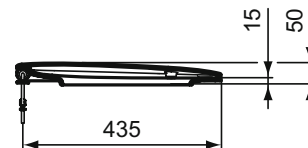

TOILET SEATS

Esedra

Article-No.: **T318201**

Seat & cover

Tesi seat & cover with metal hinges, made of Duroplast.

Colour: 01 - White

Features:

· Thin seat

More product details:

Type:	Toilet seat
Style:	Contemporary
Net Weight (kg):	2.40
Material:	Plastic
Height (mm):	50
Width (mm):	365
Depth (mm):	445
Hinge Mechanism:	Normal Close
Shape:	Curved
Fixing:	Top fixing hinge