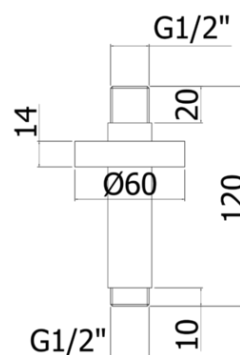

# soffioni doccia - shower heads

- Ceiling metal shower arm complete with:
- round wall plate - Ø60mm
- 1/2\"G connections

- Ceiling metal shower arm complete with:
- round wall plate - Ø60mm
- 1/2\"G connections

### ZSOF 064

- with length l. 120mm
- with length l. 120mm

### ZSOF 065

- with length l. 200mm
- with length l. 200mm