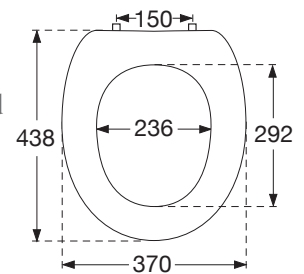

# Toilet seat O.novo

**Model** 8823 61 O.novo toilet seat, incl. 8823 01 61 fixed hinge

**Product Description**

- O.novo toilet seat in Sandwich design made of colour ingrained duroplast with hinge in stainless steel and plastic
- incl. fixed hinge in stainless steel
- centre distance: 150 mm
- load of ring seat: 240 kg
- 10 year guarantee