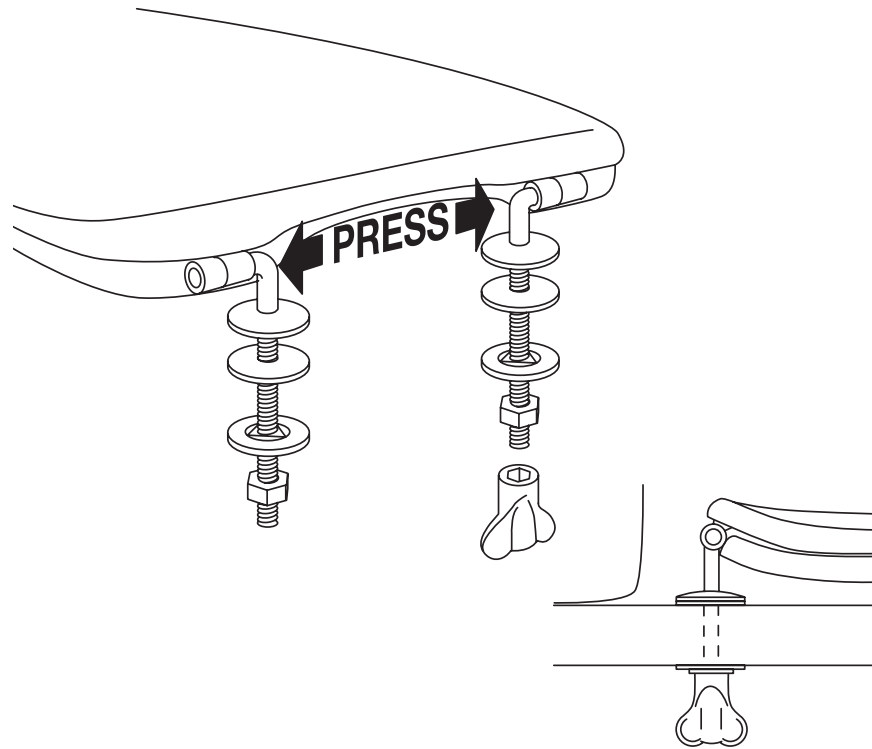

# Toilet seat O.novo

**Model** 8823 61 O.novo toilet seat, incl. 8823 01 61 fixed hinge

**Product Description**

- O.novo toilet seat in Sandwich design made of colour ingrained duroplast with hinge in stainless steel and plastic
- incl. fixed hinge in stainless steel
- centre distance: 150 mm
- load of ring seat: 240 kg
- 10 year guarantee

**Colour Programme**

- 01 White (Alpin)
- 09 Pergamon

**Hinge Finish** 61 Stainless steel

**Spare Parts**

- A) 8823 01 61 Fixed hinge
- B) 9220 80 00 Buffers for seat and cover

**Cleaning Instructions** Use a mild soap solution. Seat and hinge should not be left damp, but be dried with a soft cloth. When using abrasive, corrosive or chlorine based cleaners for the bowl, avoid contact with seat and hinge as it may lead to damages or flash rust. Therefore, when cleaning the bowl, make sure that seat and cover are in an upright position until all the cleaner has been flushed away

### Material Description

**TOILET SEAT:** The material is colour ingrained duroplast (UF A 10 = urea formaldehyde) that contains no environmentally hazardous substances. UF plastic comprises 67% urea formaldehyde resin, 28% cellulose, as well as 5% minerals, pigments, lubricants and moisture content. The raw material from the supplier contains less than 0,03% formaldehyde after a special curing process.