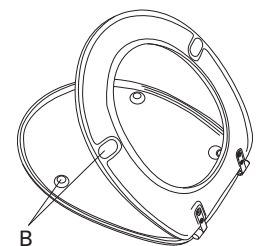

# Toilet seat O.novo

**Model** 8823 61 O.novo toilet seat, incl. 8823 01 61 fixed hinge

**Product Description**

- O.novo toilet seat in Sandwich design made of colour ingrained duroplast with hinge in stainless steel and plastic
- incl. fixed hinge in stainless steel
- centre distance: 150 mm
- load of ring seat: 240 kg
- 10 year guarantee

**Colour Programme**

- 01 White (Alpin)
- 09 Pergamon

**Hinge Finish** 61 Stainless steel

**Spare Parts**

- A) 8823 01 61 Fixed hinge
- B) 9220 80 00 Buffers for seat and cover

**Cleaning Instructions** Use a mild soap solution. Seat and hinge should not be left damp, but be dried with a soft cloth. When using abrasive, corrosive or chlorine based cleaners for the bowl, avoid contact with seat and hinge as it may lead to damages or flash rust. Therefore, when cleaning the bowl, make sure that seat and cover are in an upright position until all the cleaner has been flushed away

### Material Description

**TOILET SEAT:** The material is colour ingrained duroplast (UF A 10 = urea formaldehyde) that contains no environmentally hazardous substances. UF plastic comprises 67% urea formaldehyde resin, 28% cellulose, as well as 5% minerals, pigments, lubricants and moisture content. The raw material from the supplier contains less than 0,03% formaldehyde after a special curing process.