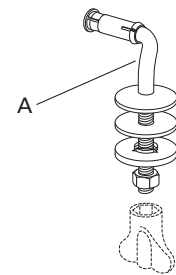

# Toilet seat O.novo

**Model** 8823 61 O.novo toilet seat, incl. 8823 01 61 fixed hinge

**Product Description**

- O.novo toilet seat in Sandwich design made of colour ingrained duroplast with hinge in stainless steel and plastic
- incl. fixed hinge in stainless steel
- centre distance: 150 mm
- load of ring seat: 240 kg
- 10 year guarantee

**Colour Programme**

- 01 White (Alpin)
- 09 Pergamon

**Hinge Finish** 61 Stainless steel

**Spare Parts**

- A) 8823 01 61 Fixed hinge
- B) 9220 80 00 Buffers for seat and cover

**Cleaning Instructions** Use a mild soap solution. Seat and hinge should not be left damp, but be dried with a soft cloth. When using abrasive, corrosive or chlorine based cleaners for the bowl, avoid contact with seat and hinge as it may lead to damages or flash rust. Therefore, when cleaning the bowl, make sure that seat and cover are in an upright position until all the cleaner has been flushed away