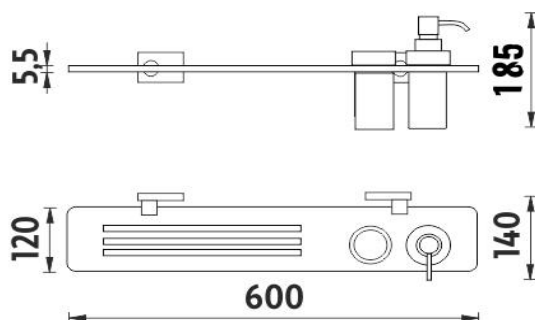

KE X360-5831W-26

Keira

Police IXI se sklenkou a dávkovačem

Police plexiglass s frézovanými otvory s mat. sklenkou a dávkovačem. Úchyty mosaz/chrom. Délka 60 cm.

Shelf IXI with glass cup and soap dispenser
Shelf with milling, with frosted glass cup and dispenser.
Volume of dispenser 250 ml. Shelf made of frosted plexiglass. Brass-chrome holders. 60 cm long. The glue MAMUT is not included in the package. It can be bought in addition under the code 35003TU. One tube of the glue is

Náhradní díly / Spare parts

1028Y-26
Dávkovací pumpička
Pump

1029W
Nádobka dávkovače
Soap dispenser container

1058W
Sklenka
Glass cup

montáž / installation :

montážní konzole / installation bracket :

materiál - úprava (barva) / material - surface finish (colour) :
pochromovaná mosaz-chrom
chrome plated brass-chrome

→ 160
↑ 620
↗ 90

EAN :

8595187109179

NIMCO®

ROMVEL spol. s r. o.
Dr. Milady Horákové 561/86a
Liberec 7, 460 07
Česká Republika / Czech Republic

T: (+420) 485 105 671
T: (+420) 485 107 441
F: (+420) 485 105 674
E: nimco@nimco.cz

www.nimco.cz