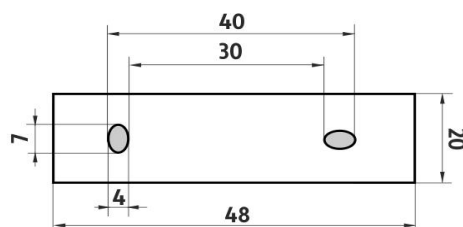

montáž / installation :

montážní konzole / installation bracket :