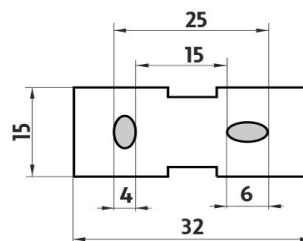

montáž / installation :

montážní konzole / installation bracket :

materiál - úprava (barva) / material - surface finish (colour) :

-černý mat

-black matt