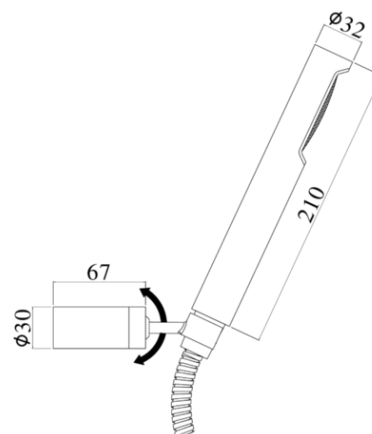

docce - hand showers

-
- BIRILLO shower set complete with:
 - Birillo single spray ABS hand-shower:
 - Birillo metal wall bracket
 - 1/2"x1/2"G-L.1500mm double interlock flexible hose

- BIRILLO shower set complete with:
- Birillo single spray ABS hand-shower:
- Birillo metal wall bracket
- 1/2"x1/2"G-L.1500mm double interlock flexible hose

ARTICOLO ARTICLE

ZDUP 036..

- for artt. 023L-168DL
- for artt. 023L-168DL

ZDUP 036..

- CR - Chrome | Chrome
- BO - Matt white | Matt white
- NO - Matt black | Matt black
- HG - Honey gold finish | Honey gold finish
- HGSP - Brushed honey gold finish | Brushed honey gold finish
- ST - Steel looking finish | Steel looking finish