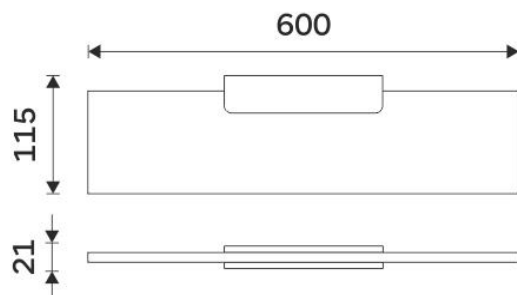

→ 600   ↑ 21   ↗ 115

montáž / installation:

montážní konzole / installation bracket :

materiál-úprava / material-surface:

sklo, ZN-Bílá matná.
-White matt.

→ 60
↑ 670
↗ 160

EAN:

8595187116641

ROMVEL spol. s r. o.
Dr. Milady Horákové 561/86a
Liberec 7, 460 07
Česká Republika / Czech Republic

T: (+420) 485 105 671
T: (+420) 485 107 441
F: (+420) 485 105 674
E: nimco@nimco.cz

www.nimco.cz