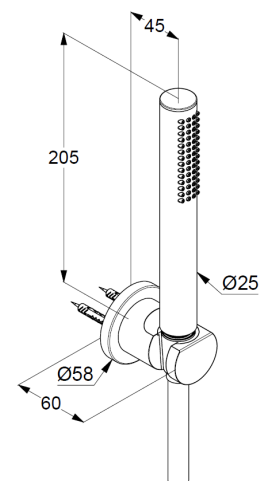

Technische Daten/ Technical Data

KLUDI NOVA FONTE
bath shower set 1 S
DN 15
Style: Puristic

Ref.: 20850N0-15

Finishes:
N0 Brushed Gold

Product description
Manufacturer KLUDI GmbH & Co. KG
Typ: KLUDI NOVA FONTE
bath shower set 1 S
Ref.: 20850N0-15

hand shower 1 S
1 spray pattern
with cleaning system
connection G½
sieve seal

shower hose
plastic coated
with metal-effect
with conical nuts
anti twist
G½ x G½ x 1250mm

shower hook
for shower hoses with conical nuts
with fixing material
for rigid wall mounting

Produktabbildung/ Product picture

Maßzeichnung/ Dimensional drawing

Durchfluss/ Flow rate