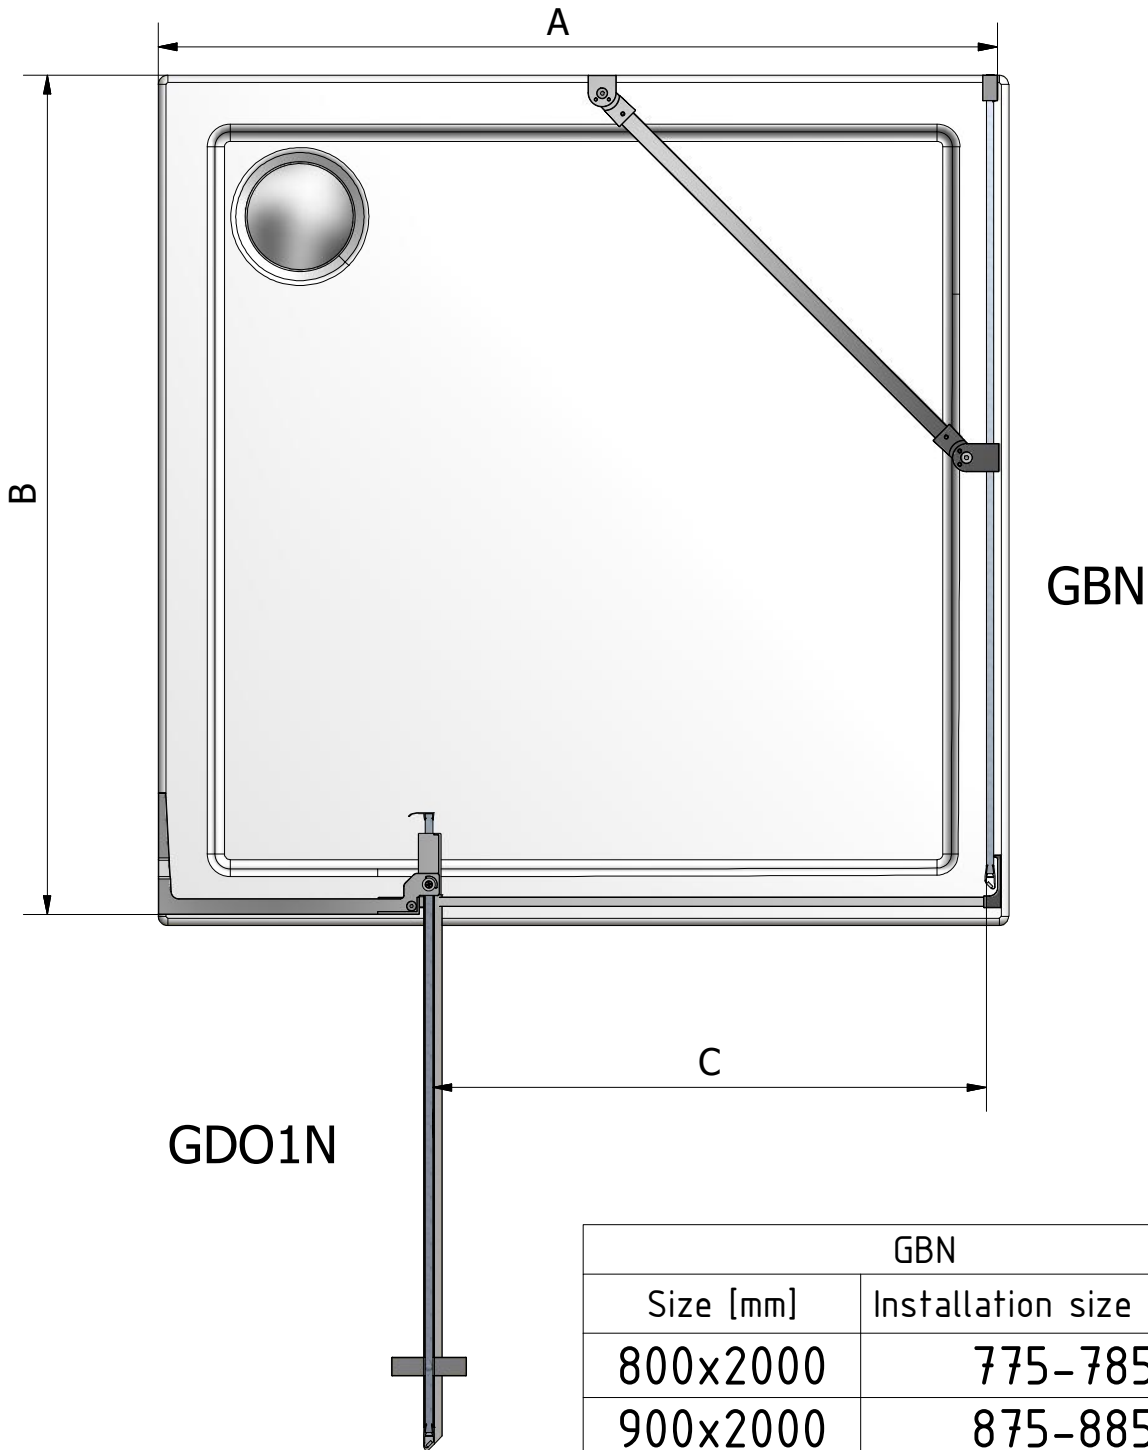

Sanitary Systems

Elegant Neo GBN

Roth

**Montageanleitung
Assembling Instruction
Montážní návod**

Shower for life

GBN+GDO1N

| GBN | |
|-----------|--------------------------|
| Size [mm] | Installation size B [mm] |
| 800x2000 | 775-785 |
| 900x2000 | 875-885 |
| 1000x2000 | 975-985 |

| GBN+GDO1N | | |
|----------------|--------------------------|----------------------|
| Size [mm] | Installation size A [mm] | Entrance size C [mm] |
| 700-800x2000 | 685-785 | 380-480 |
| 800-900x2000 | 785-885 | 480-580 |
| 900-1000x2000 | 885-985 | 580-680 |
| 1000-1100x2000 | 985-1085 | 680-780 |
| 1100-1200x2000 | 1085-1185 | 780-880 |