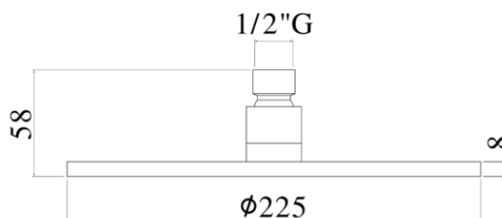

soffioni doccia - shower heads

- MASTER "Round" metal shower head:
- antiscaling system
- 8mm thickness
- 1/2"G swivel joint

- MASTER "Round" metal shower head:
- antiscaling system
- 8mm thickness
- 1/2"G swivel joint

ZSOF 074

- CR - Chrome | Chrome
- BO - Matt white | Matt white
- NO - Matt black | Matt black
- ST - Steel looking finish | Steel looking finish

ARTICOLO ARTICLE

ZSOF 074

- inspectable - Ø225mm
- inspectable - Ø225mm