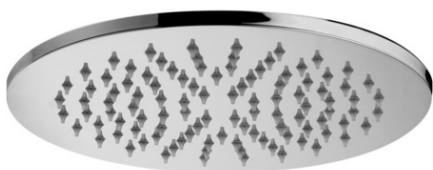

soffioni doccia - shower heads

- MASTER "Round" metal shower head:
- antiscaling system
- 8mm thickness
- 1/2"G swivel joint

- MASTER "Round" metal shower head:
- antiscaling system
- 8mm thickness
- 1/2"G swivel joint

ZSOF 074

- CR - Chrome | Chrome
- BO - Matt white | Matt white
- NO - Matt black | Matt black
- ST - Steel looking finish | Steel looking finish

ARTICOLO ARTICLE

ZSOF 074

- inspectable - Ø225mm
- inspectable - Ø225mm