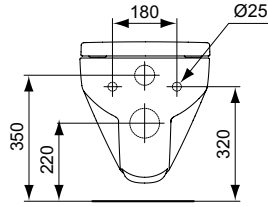

Ideal Standard

Toilets

Playa

Article-No.: **J492901**

Seat & cover

Playa Seat & cover.

Colour: 01 - White

More product details:

Net Weight (kg): 2.5