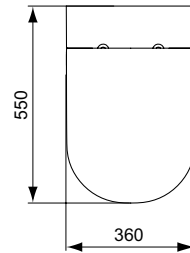

Ideal Standard

Toilets

Playa

Article-No.: **J492901**

Seat & cover

Playa Seat & cover.

Colour: 01 - White

More product details:

Net Weight (kg): 2.5