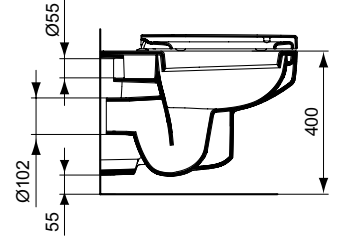

Ideal Standard

Toilets

Playa

Article-No.: **J492901**

Seat & cover

Playa Seat & cover.

Colour: 01 - White

More product details:

Net Weight (kg): 2.5