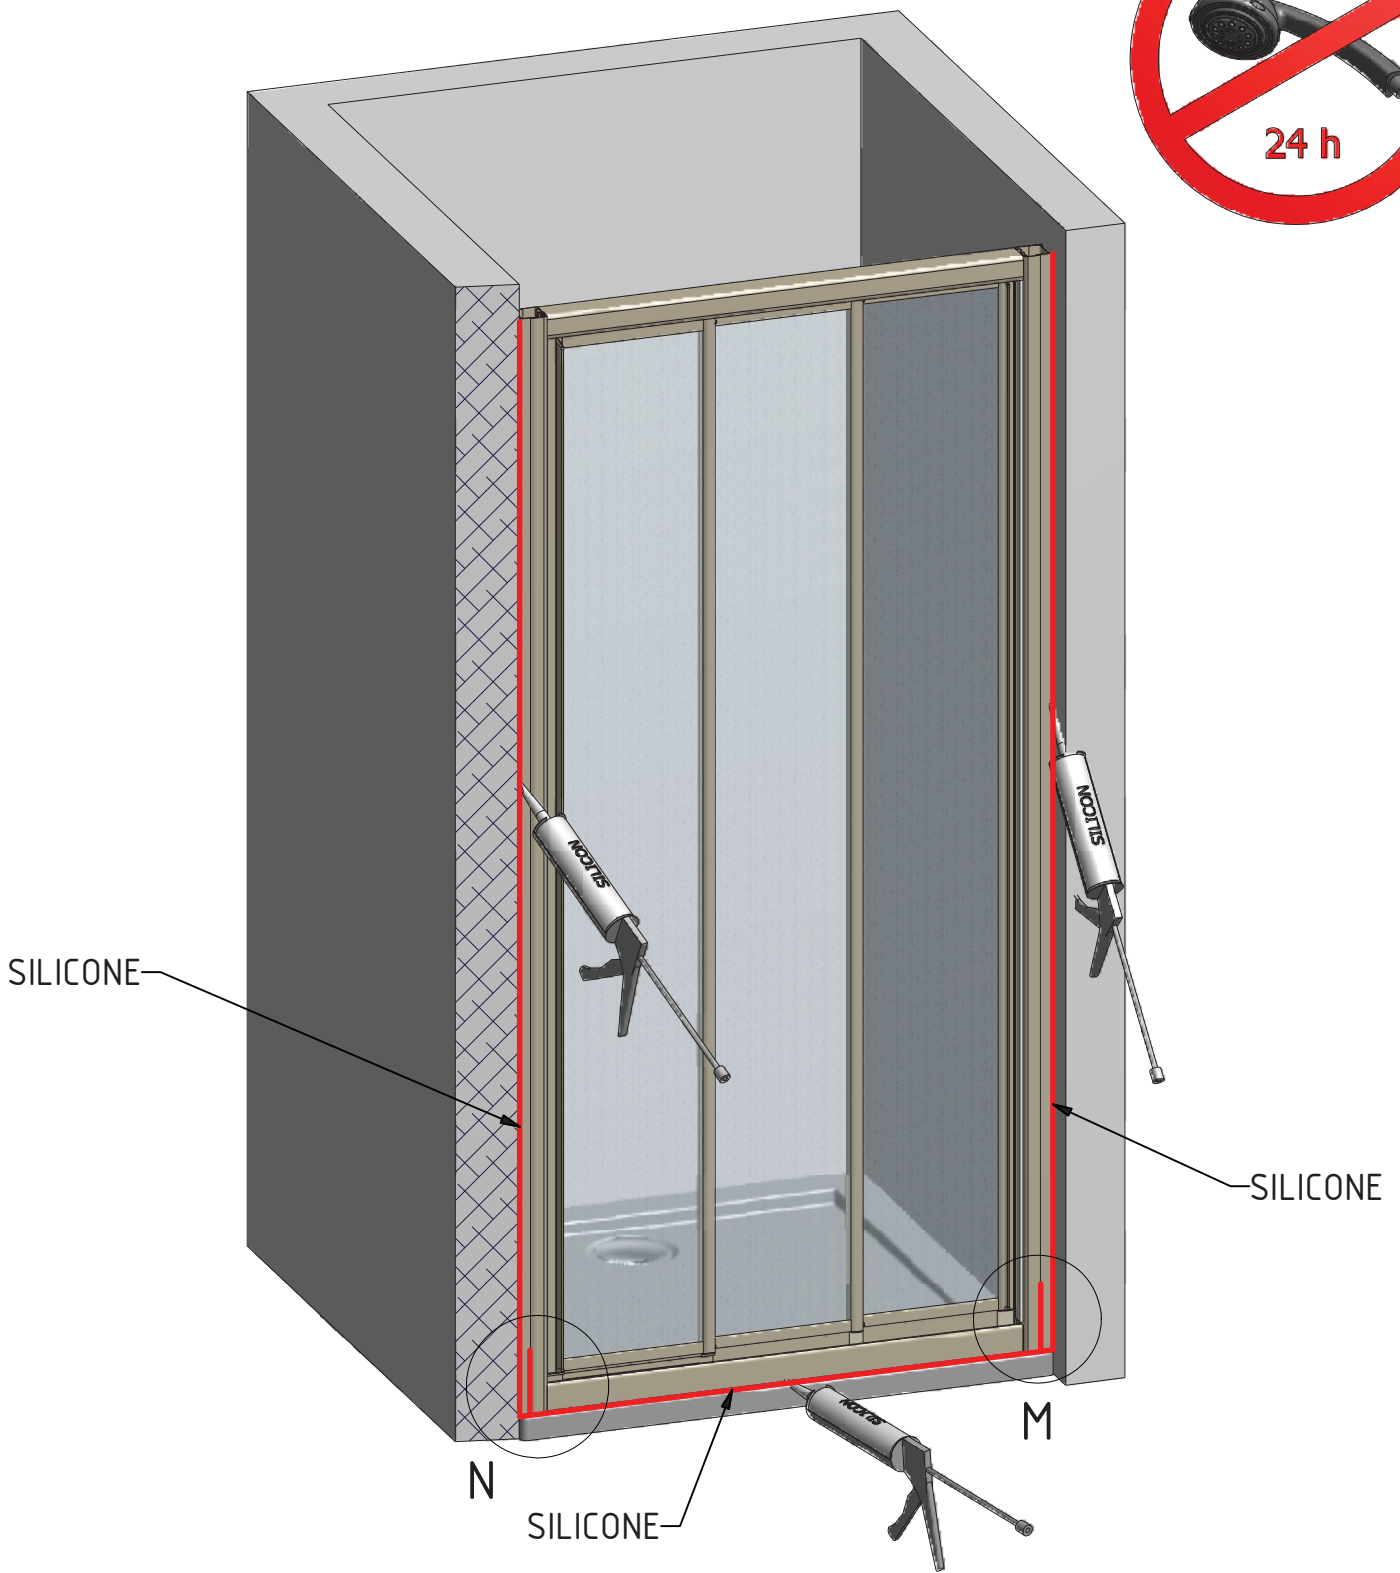

6x

10

5

S37	800	white/clear glass	bílá/transparent	ND02-0785-04-02
		white/grape	bílá/grep	ND02-0785-04-11
		white/rugiada	bílá/rugiada	ND02-0785-04-16
		brillant/clear glass	brillant/transparent	ND02-0785-00-02
		brillant/grape	brillant/grep	ND02-0785-00-11
	900	white/clear glass	bílá/transparent	ND02-0786-04-02
		white/grape	bílá/grep	ND02-0786-04-11
		white/rugiada	bílá/rugiada	ND02-0786-04-16
		brillant/clear glass	brillant/transparent	ND02-0786-00-02
		brillant/grape	brillant/grep	ND02-0786-00-11
	1000	white/clear glass	bílá/transparent	ND02-0787-04-02
		white/grape	bílá/grep	ND02-0787-04-11
		white/rugiada	bílá/rugiada	ND02-0787-04-16
		brillant/clear glass	brillant/transparent	ND02-0787-00-02
		brillant/grape	brillant/grep	ND02-0787-00-11