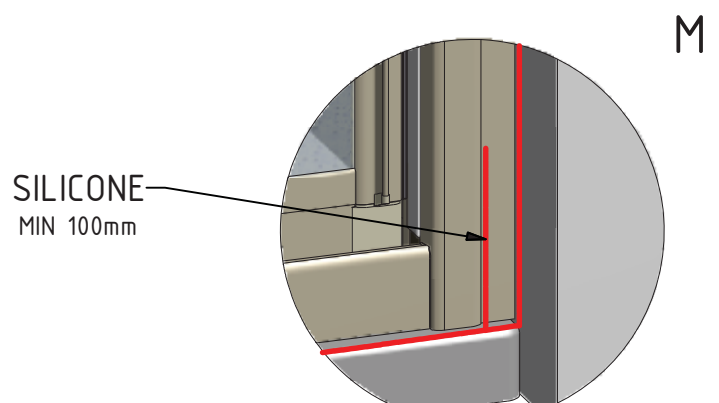

6x

10

5

S37	800	white/clear glass	bílá/transparent	ND02-0785-04-02
		white/grape	bílá/grep	ND02-0785-04-11
		white/rugiada	bílá/rugiada	ND02-0785-04-16
		brillant/clear glass	brillant/transparent	ND02-0785-00-02
		brillant/grape	brillant/grep	ND02-0785-00-11
	900	white/clear glass	bílá/transparent	ND02-0786-04-02
		white/grape	bílá/grep	ND02-0786-04-11
		white/rugiada	bílá/rugiada	ND02-0786-04-16
		brillant/clear glass	brillant/transparent	ND02-0786-00-02
		brillant/grape	brillant/grep	ND02-0786-00-11
	1000	white/clear glass	bílá/transparent	ND02-0787-04-02
		white/grape	bílá/grep	ND02-0787-04-11
		white/rugiada	bílá/rugiada	ND02-0787-04-16
		brillant/clear glass	brillant/transparent	ND02-0787-00-02
		brillant/grape	brillant/grep	ND02-0787-00-11