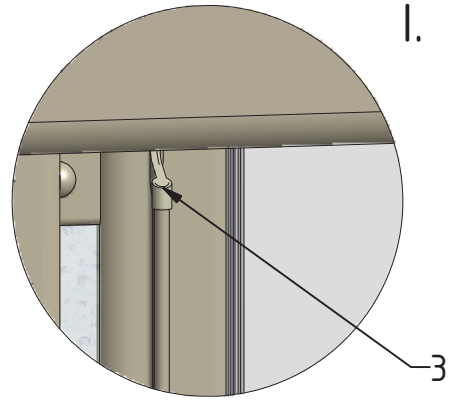

6x

10

5

S37	800	white/clear glass	bílá/transparent	ND02-0785-04-02
		white/grape	bílá/grep	ND02-0785-04-11
		white/rugiada	bílá/rugiada	ND02-0785-04-16
		brillant/clear glass	brillant/transparent	ND02-0785-00-02
		brillant/grape	brillant/grep	ND02-0785-00-11
	900	white/clear glass	bílá/transparent	ND02-0786-04-02
		white/grape	bílá/grep	ND02-0786-04-11
		white/rugiada	bílá/rugiada	ND02-0786-04-16
		brillant/clear glass	brillant/transparent	ND02-0786-00-02
		brillant/grape	brillant/grep	ND02-0786-00-11
	1000	white/clear glass	bílá/transparent	ND02-0787-04-02
		white/grape	bílá/grep	ND02-0787-04-11
		white/rugiada	bílá/rugiada	ND02-0787-04-16
		brillant/clear glass	brillant/transparent	ND02-0787-00-02
		brillant/grape	brillant/grep	ND02-0787-00-11