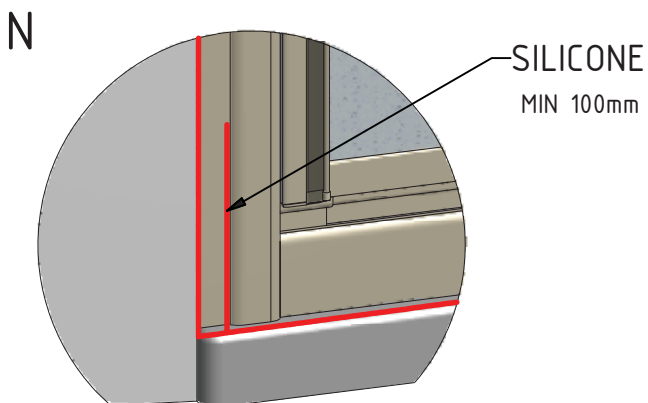

6x

10

5

S37	800	white/clear glass	bílá/transparent	ND02-0785-04-02
		white/grape	bílá/grep	ND02-0785-04-11
		white/rugiada	bílá/rugiada	ND02-0785-04-16
		brillant/clear glass	brillant/transparent	ND02-0785-00-02
		brillant/grape	brillant/grep	ND02-0785-00-11
	900	white/clear glass	bílá/transparent	ND02-0786-04-02
		white/grape	bílá/grep	ND02-0786-04-11
		white/rugiada	bílá/rugiada	ND02-0786-04-16
		brillant/clear glass	brillant/transparent	ND02-0786-00-02
		brillant/grape	brillant/grep	ND02-0786-00-11
	1000	white/clear glass	bílá/transparent	ND02-0787-04-02
		white/grape	bílá/grep	ND02-0787-04-11
		white/rugiada	bílá/rugiada	ND02-0787-04-16
		brillant/clear glass	brillant/transparent	ND02-0787-00-02
		brillant/grape	brillant/grep	ND02-0787-00-11