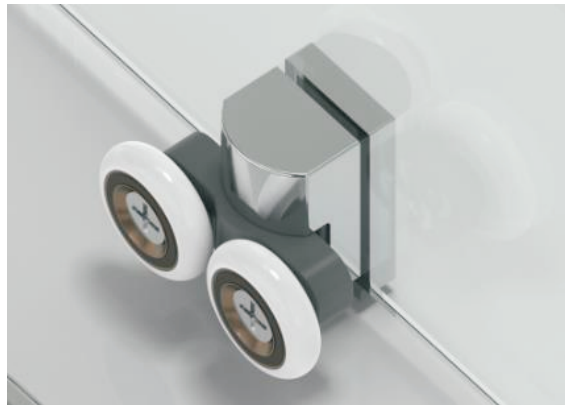

**Description:**

Framed door for installation on floor or on shower tray.  
 Install into sliding/ pivot/corner/quadrant  
 Transparent glass 6mm x (H) 1950mm and 6mm x (H) 1900  
 Grape glass 6mm x (H) 1950mm  
 CE and EN 14428 certified toughened safety glass  
 Reversible L/R  
 Handle: 3 optional long handle  
 Profile: Bright chrome & Matt black

Quick installation system:

Quick installation structure

Quick installation structure (locking)

Quick installation structure (opening)

- Install and adjust conveniently
- Install and adjust without tools
- Europe Invention Patent (pending No.:13162172.4)

High-grade silent top roller

- High-grade silent stainless steel roller
- With super-long service life
- With convenient and quick adjustment
- With anti-derail structure

Easy-to-clean bottom roller