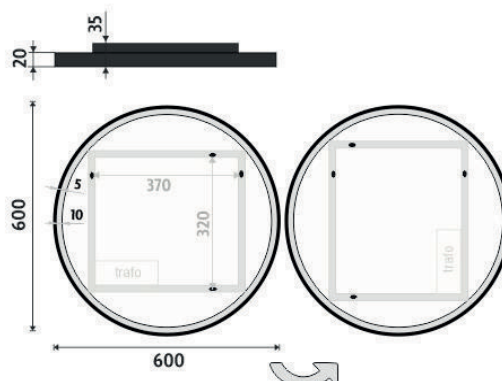

→ 600 ↑ 37 ↗ 600

montáž / installation :

materiál - úprava (barva) / material - surface finish (colour) :

sklo + hliník-Černá matná.

glass + aluminium-aluminium frame

→ 950

↑ 7800

↗ 7900

EAN : 8595187116191

ROMVEL spol. s r. o.
Dr. Milady Horákové 561/86a
Liberec 7, 460 07
Česká Republika / Czech Republic

T: (+420) 485 105 671
T: (+420) 485 107 441
F: (+420) 485 105 674
E: nimco@nimco.cz

www.nimco.cz